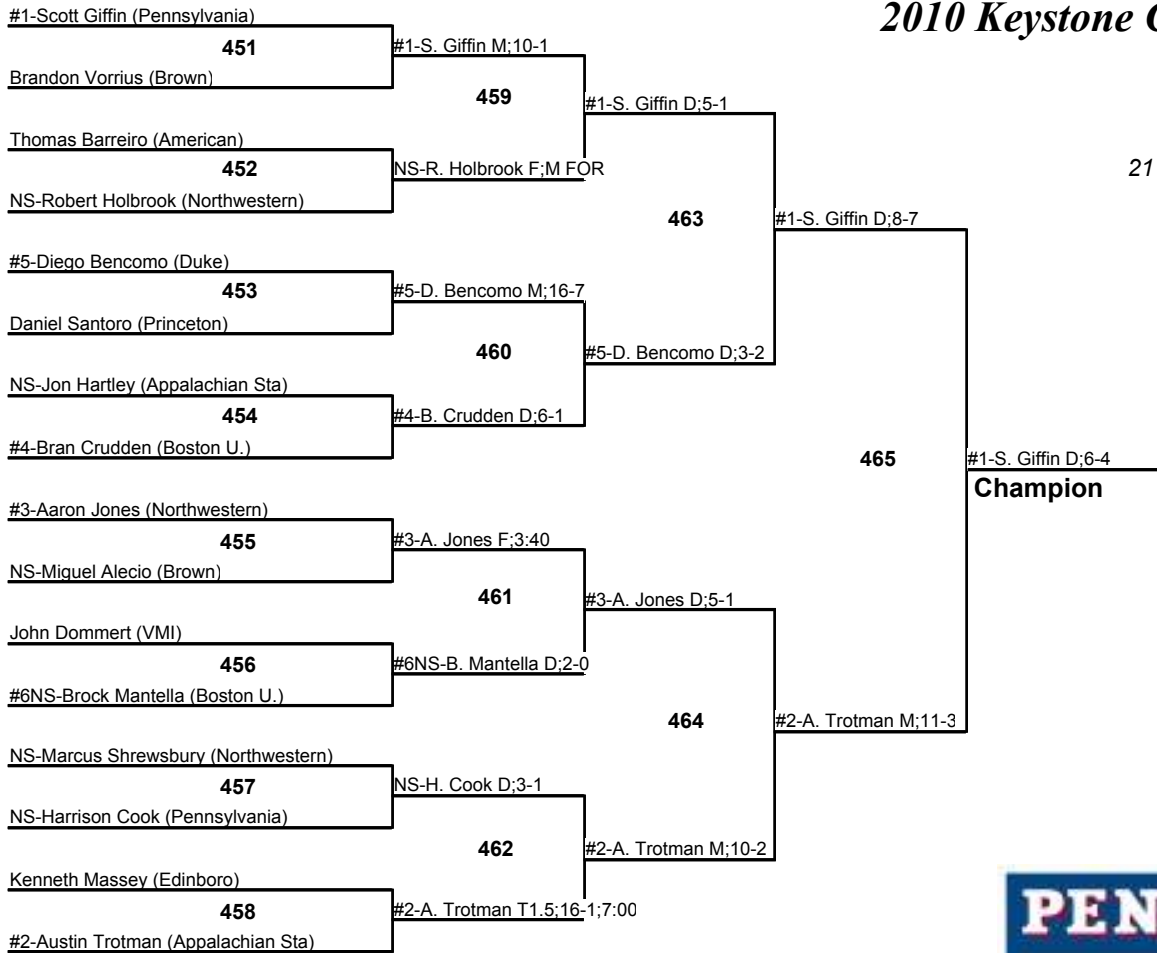

2010 Keystone Classic

184

21 November 2010