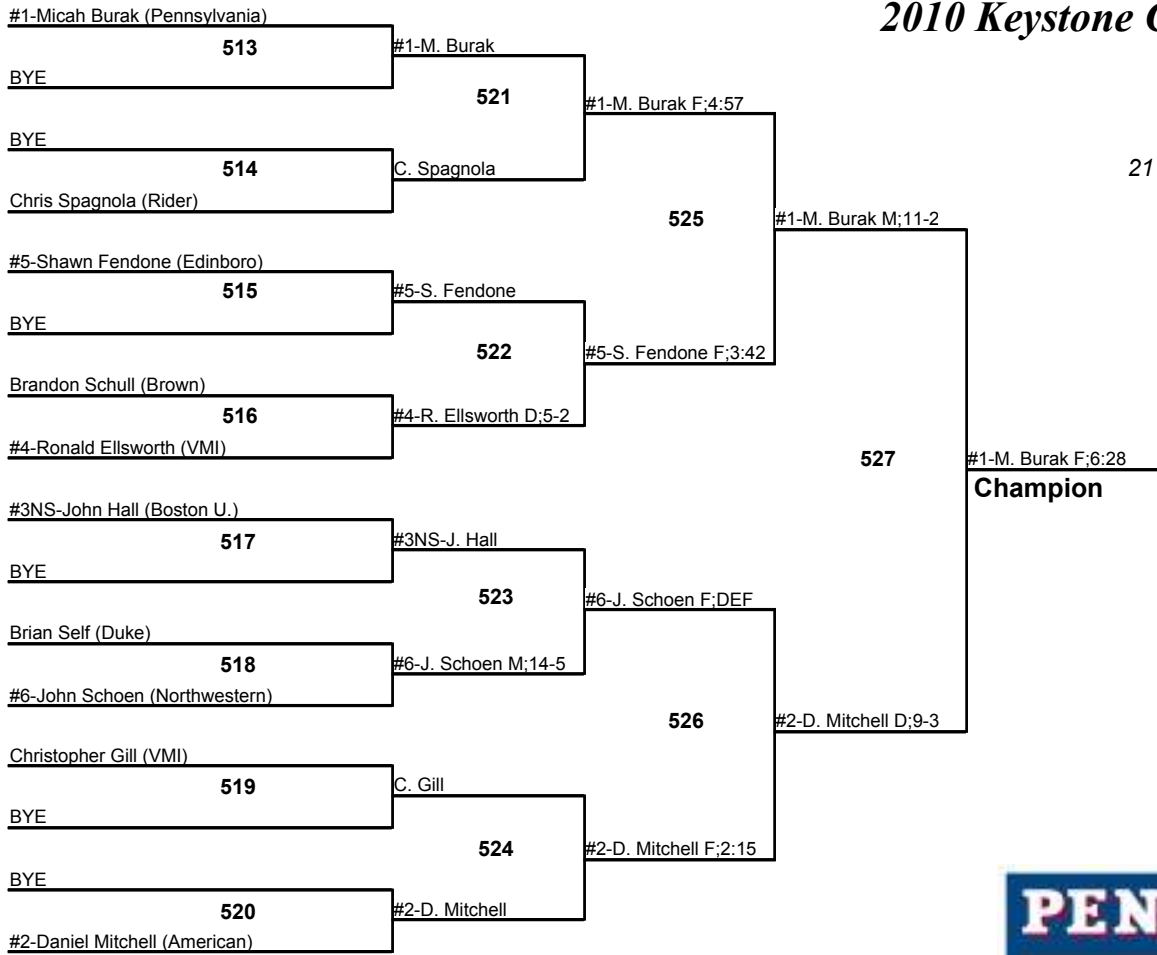

# 2010 Keystone Classic

197

21 November 2010