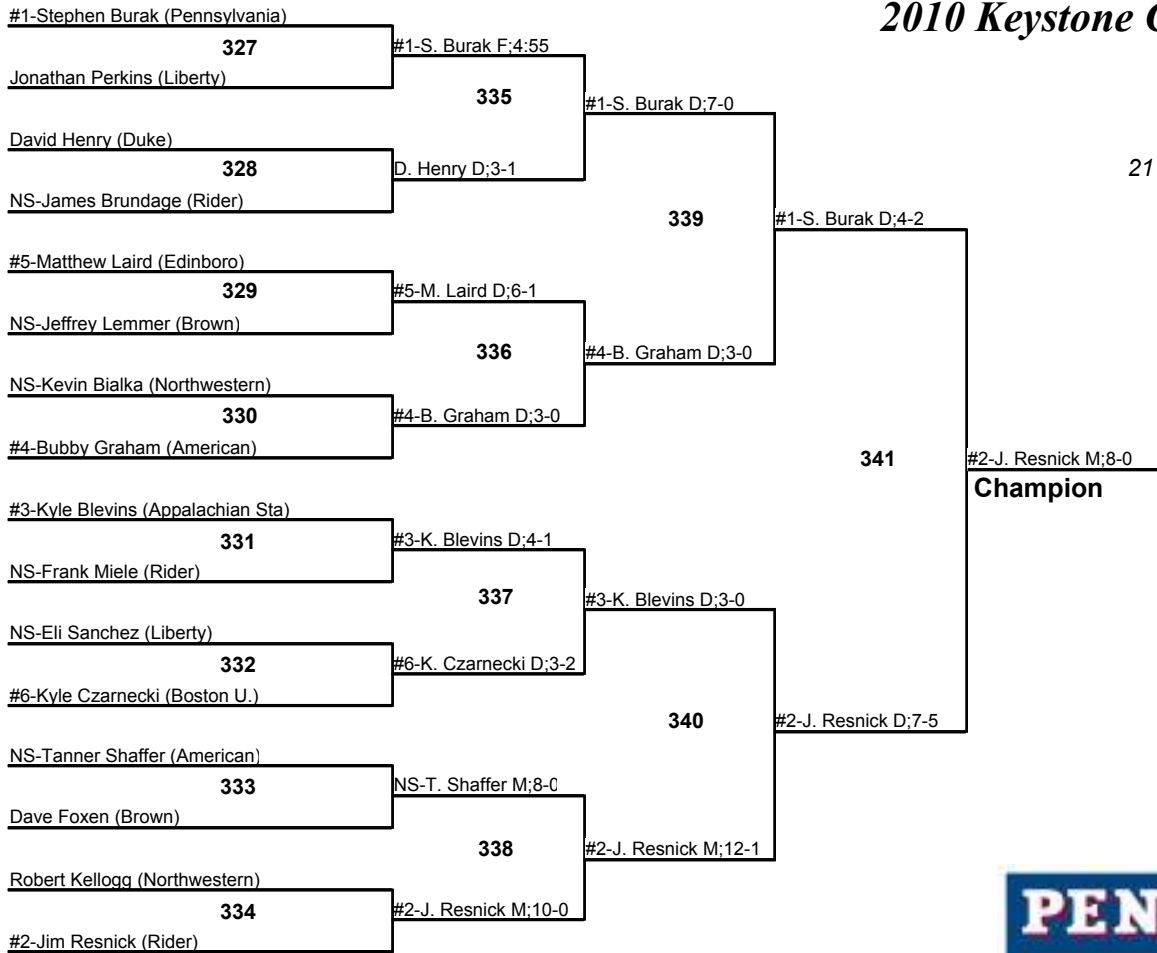

2010 Keystone Classic

165

21 November 2010