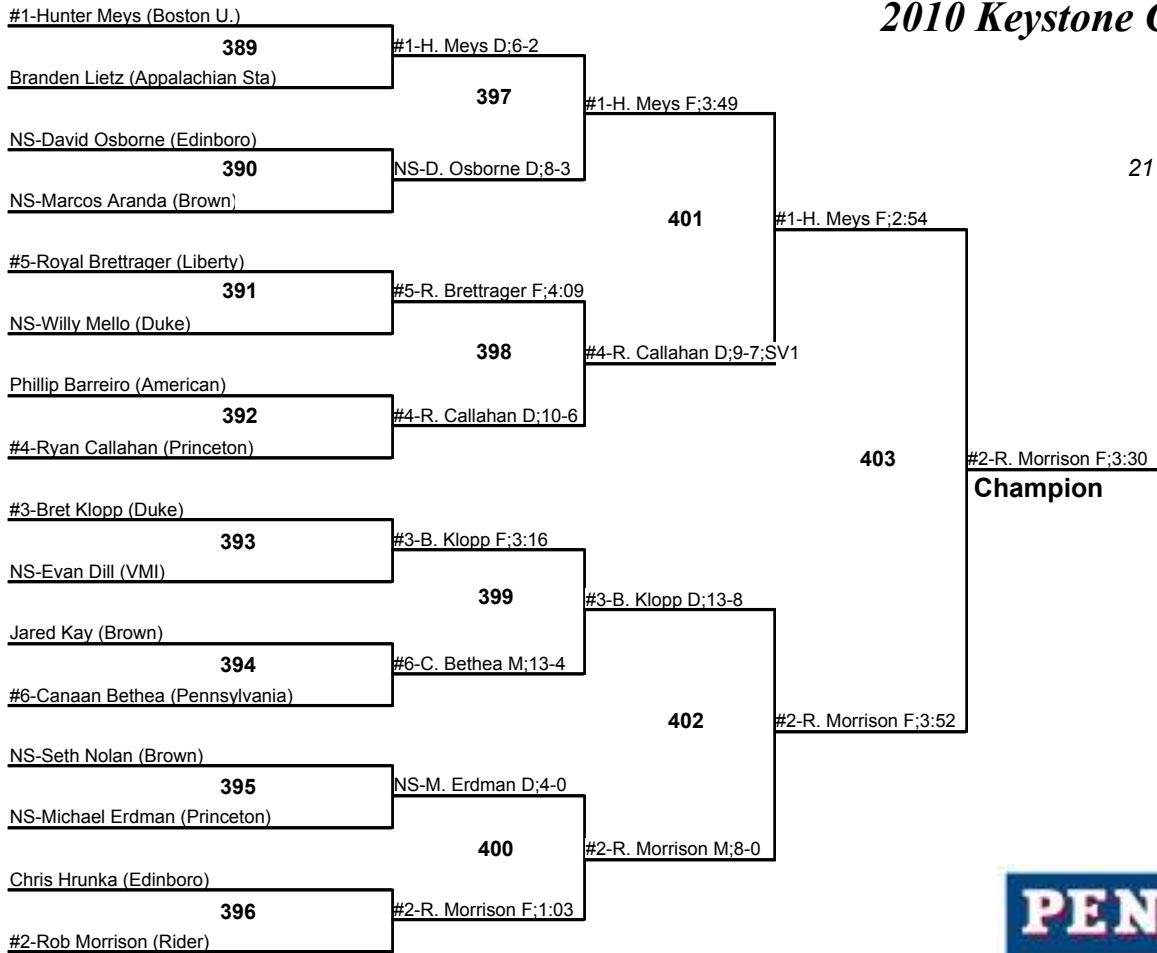

2010 Keystone Classic

174

21 November 2010