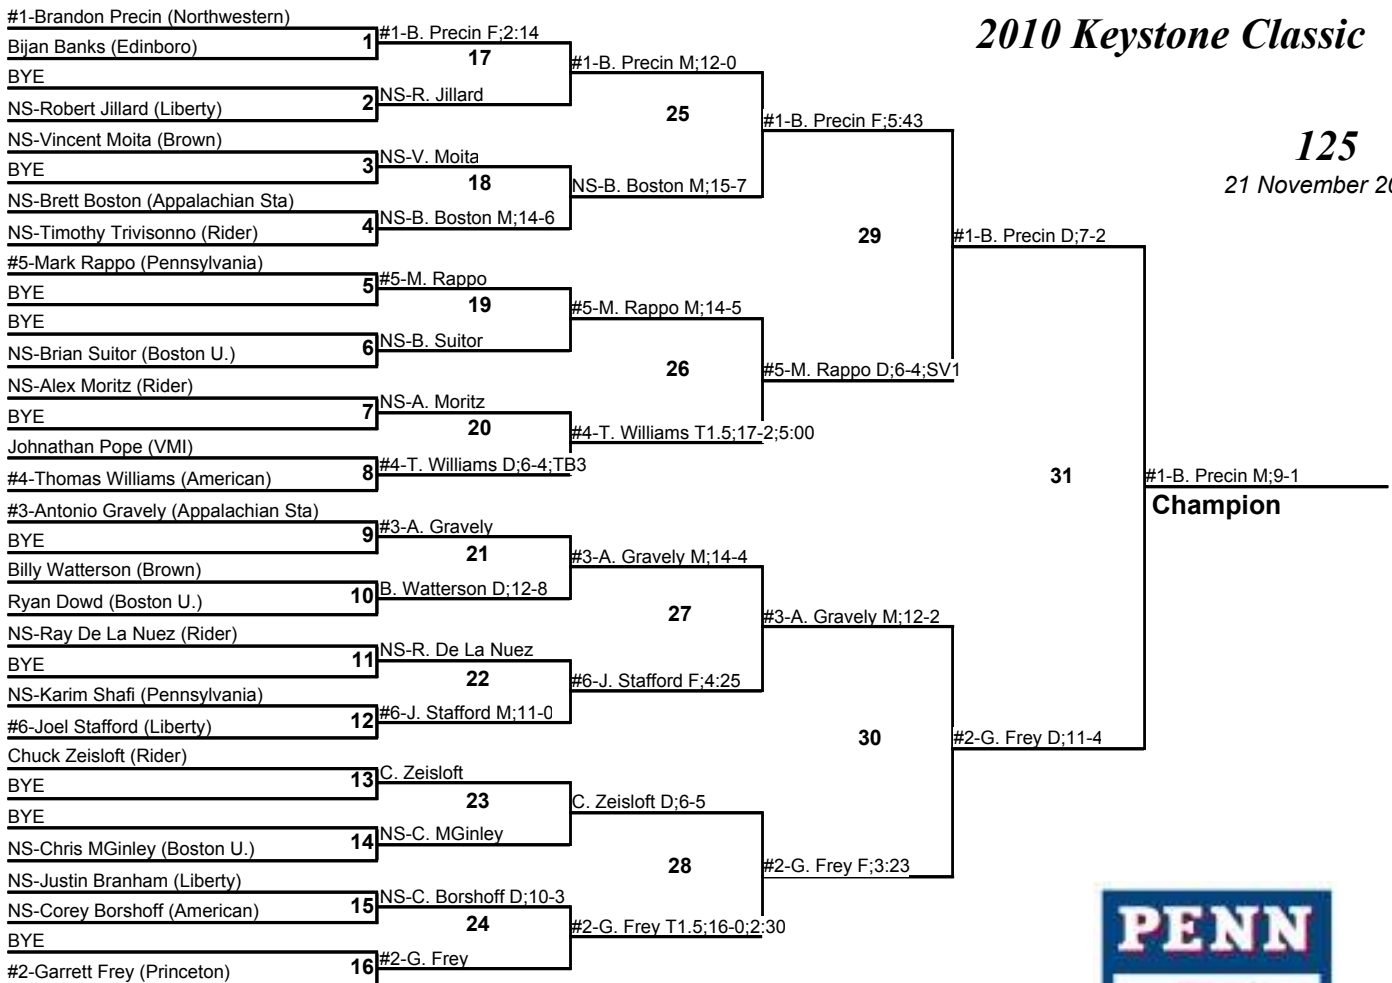

# 2010 Keystone Classic

## Team Standings

Final Results

Plc	Score	School	CH	WB	1	2	3	4	5	6
1	143.5	University of Pennsylvania	0	0	5	1	1	0	1	1
2	138.0	Northwestern University	0	0	2	2	3	0	1	0
3	102.0	American University	0	0	1	3	1	1	0	0
4	82.5	Rider University	0	0	2	0	2	0	0	1
5	80.0	Edinboro University	0	0	0	1	1	2	1	1
6	61.5	Boston University	0	0	0	1	0	0	1	3
7	60.5	Liberty University	0	0	0	0	0	2	1	2
8	50.0	Princeton University	0	0	0	1	0	2	0	0
9	45.5	Duke University	0	0	0	0	1	1	1	0
10	44.0	Appalachian State University	0	0	0	1	0	1	1	0
11	20.0	Virginia Military Institute	0	0	0	0	0	0	1	0
12	17.5	Brown University	0	0	0	0	0	0	0	1

# 2010 Keystone Classic

125

21 November 2010

# 2010 Keystone Classic

285

21 November 2010