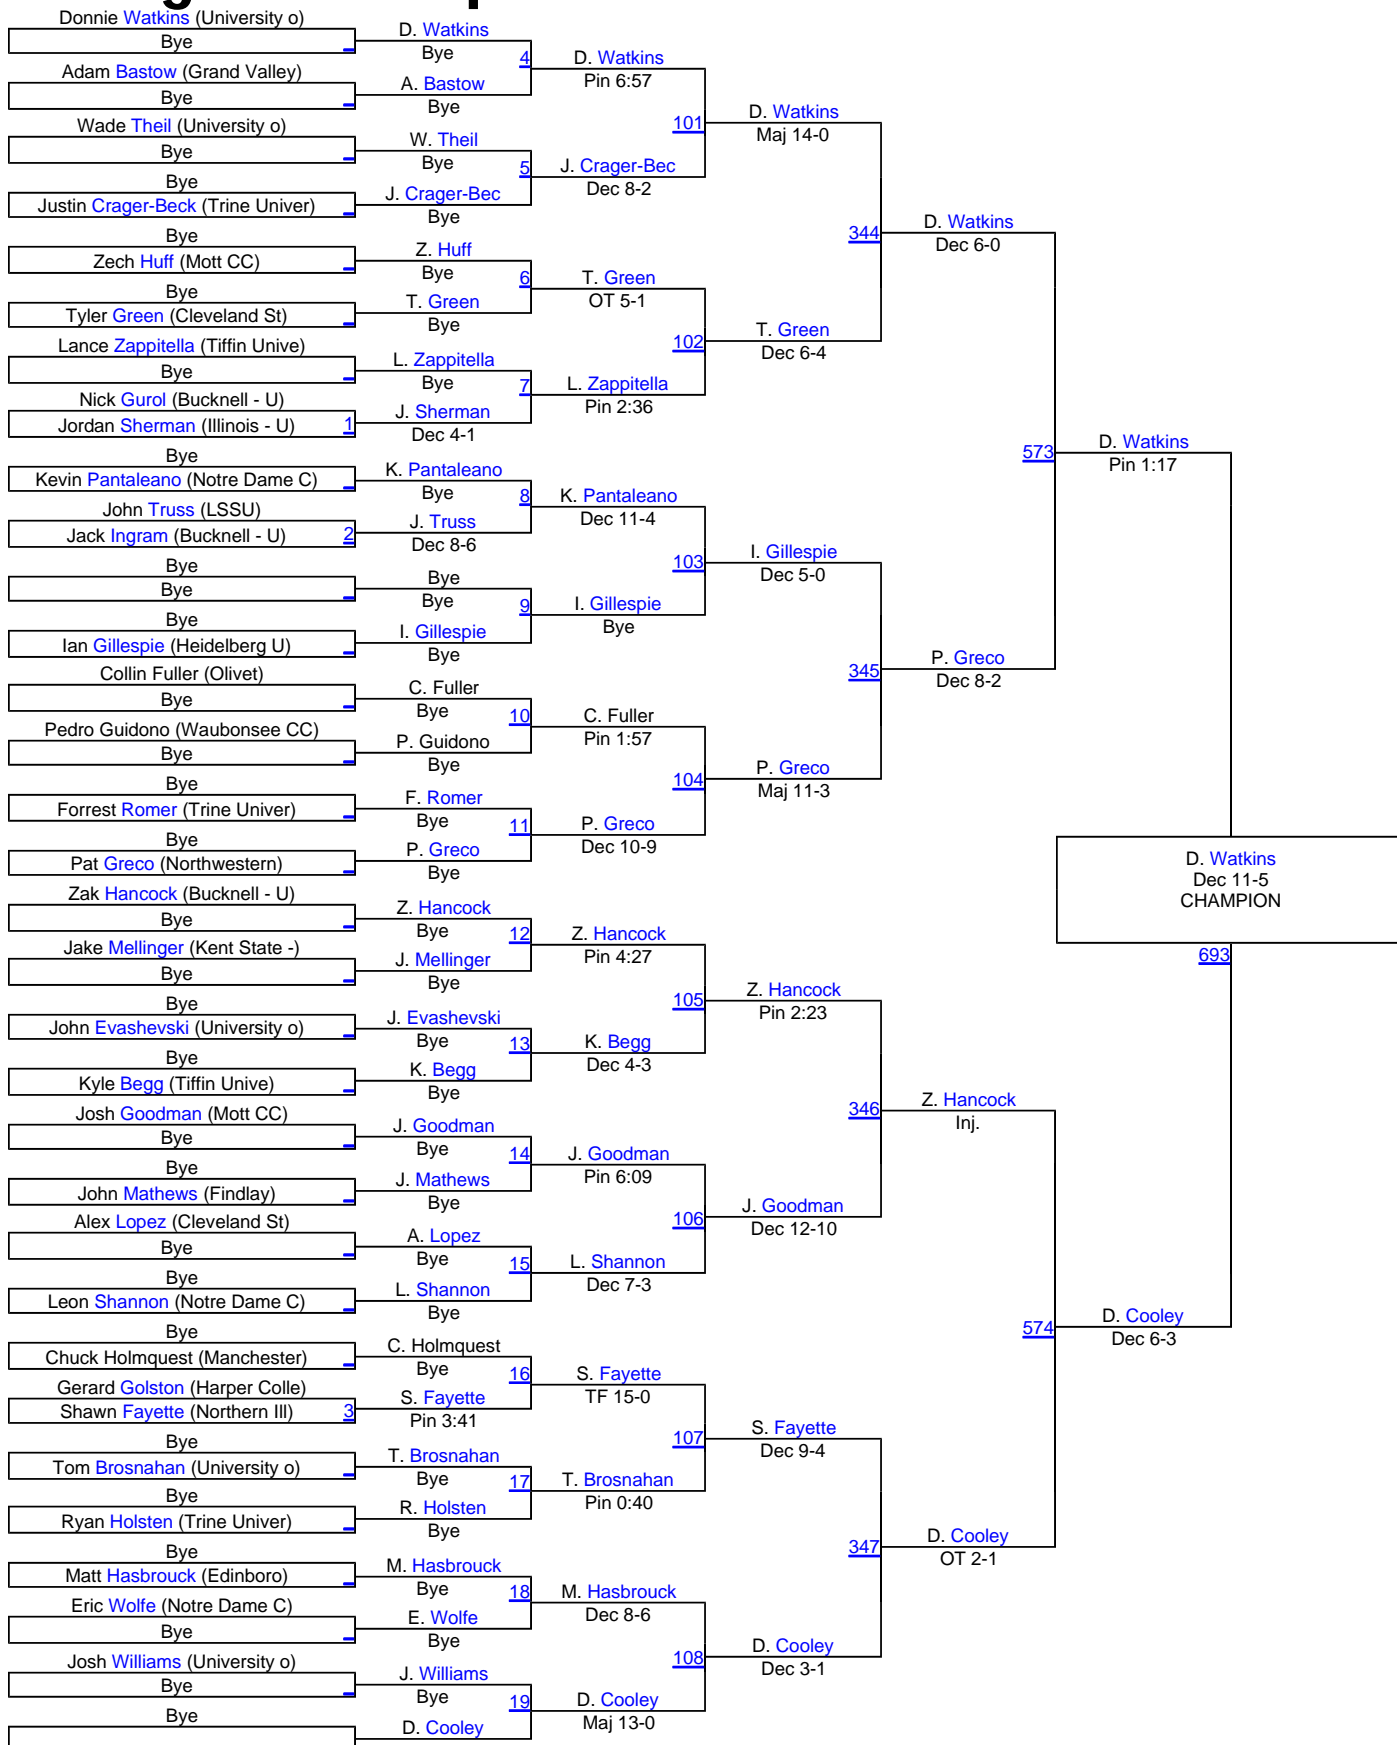

OPEN 184

OPEN 184

Michigan State Open

OPEN 197

Michigan State Open

OPEN 285

OPEN 285

Michigan State Open

FRESH/SOPH 125

FRESH/SOPH 125

Michigan State Open

FRESH/SOPH 133

Michigan State Open

FRESH/SOPH 141

Dakota Cooley (Central Mich)

Bye

FRESH/SOPH 141

Michigan State Open

FRESH/SOPH 149

FRESH/SOPH 149

Michigan State Open

FRESH/SOPH 157

Michigan State Open

FRESH/SOPH 165

FRESH/SOPH 165

Michigan State Open

FRESH/SOPH 174

FRESH/SOPH 174

Michigan State Open

FRESH/SOPH 184

Michigan State Open

FRESH/SOPH 197