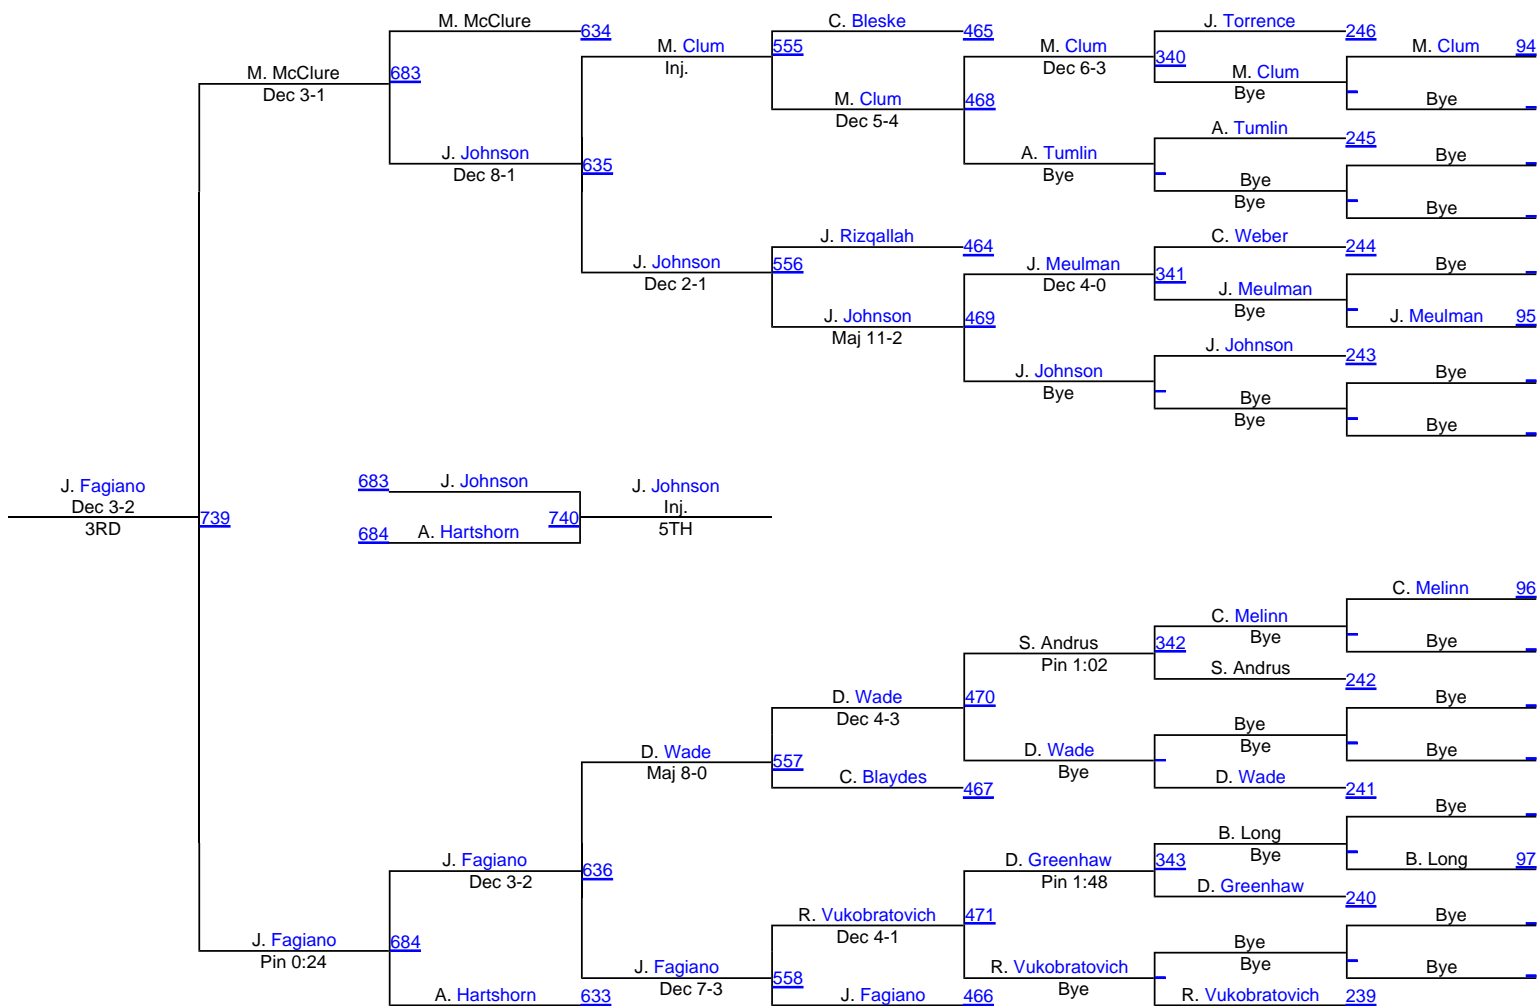

OPEN 184

OPEN 184

Michigan State Open

OPEN 197

Michigan State Open

OPEN 285

OPEN 285

Michigan State Open

FRESH/SOPH 125

FRESH/SOPH 125

Michigan State Open

FRESH/SOPH 133

Michigan State Open

FRESH/SOPH 141

Dakota Cooley (Central Mich)

Bye