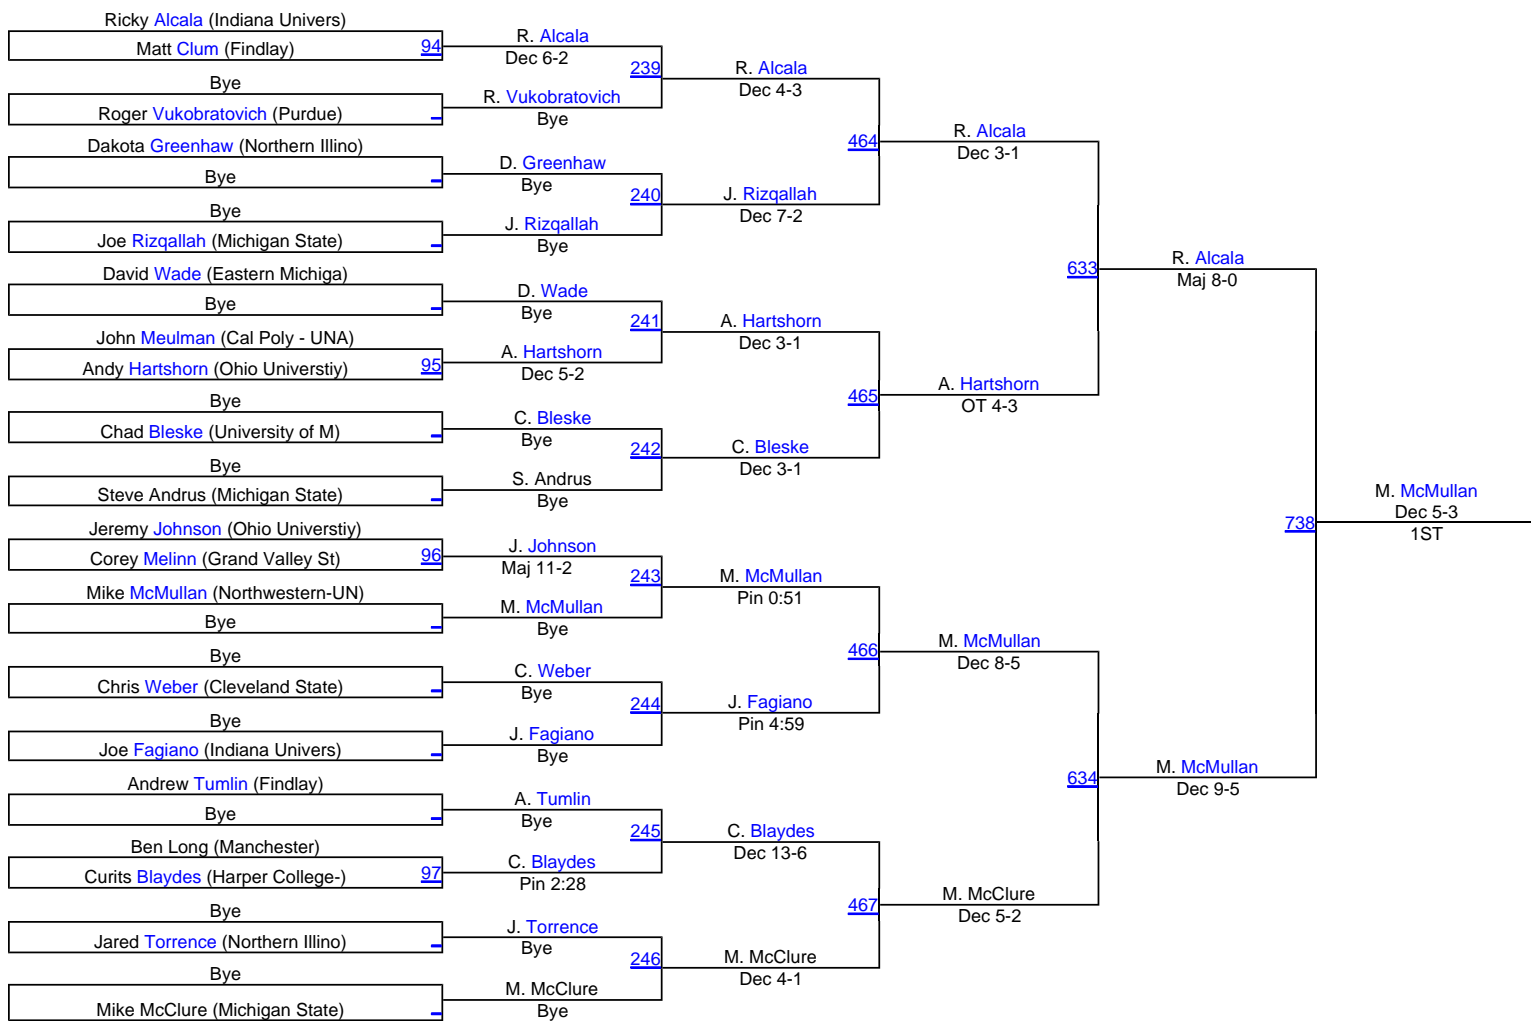

OPEN 184

OPEN 184

Michigan State Open

OPEN 197

Michigan State Open

OPEN 285

OPEN 285

Michigan State Open

FRESH/SOPH 125

FRESH/SOPH 125

Michigan State Open

FRESH/SOPH 133

Michigan State Open

FRESH/SOPH 141

Dakota Cooley (Central Mich)

Bye