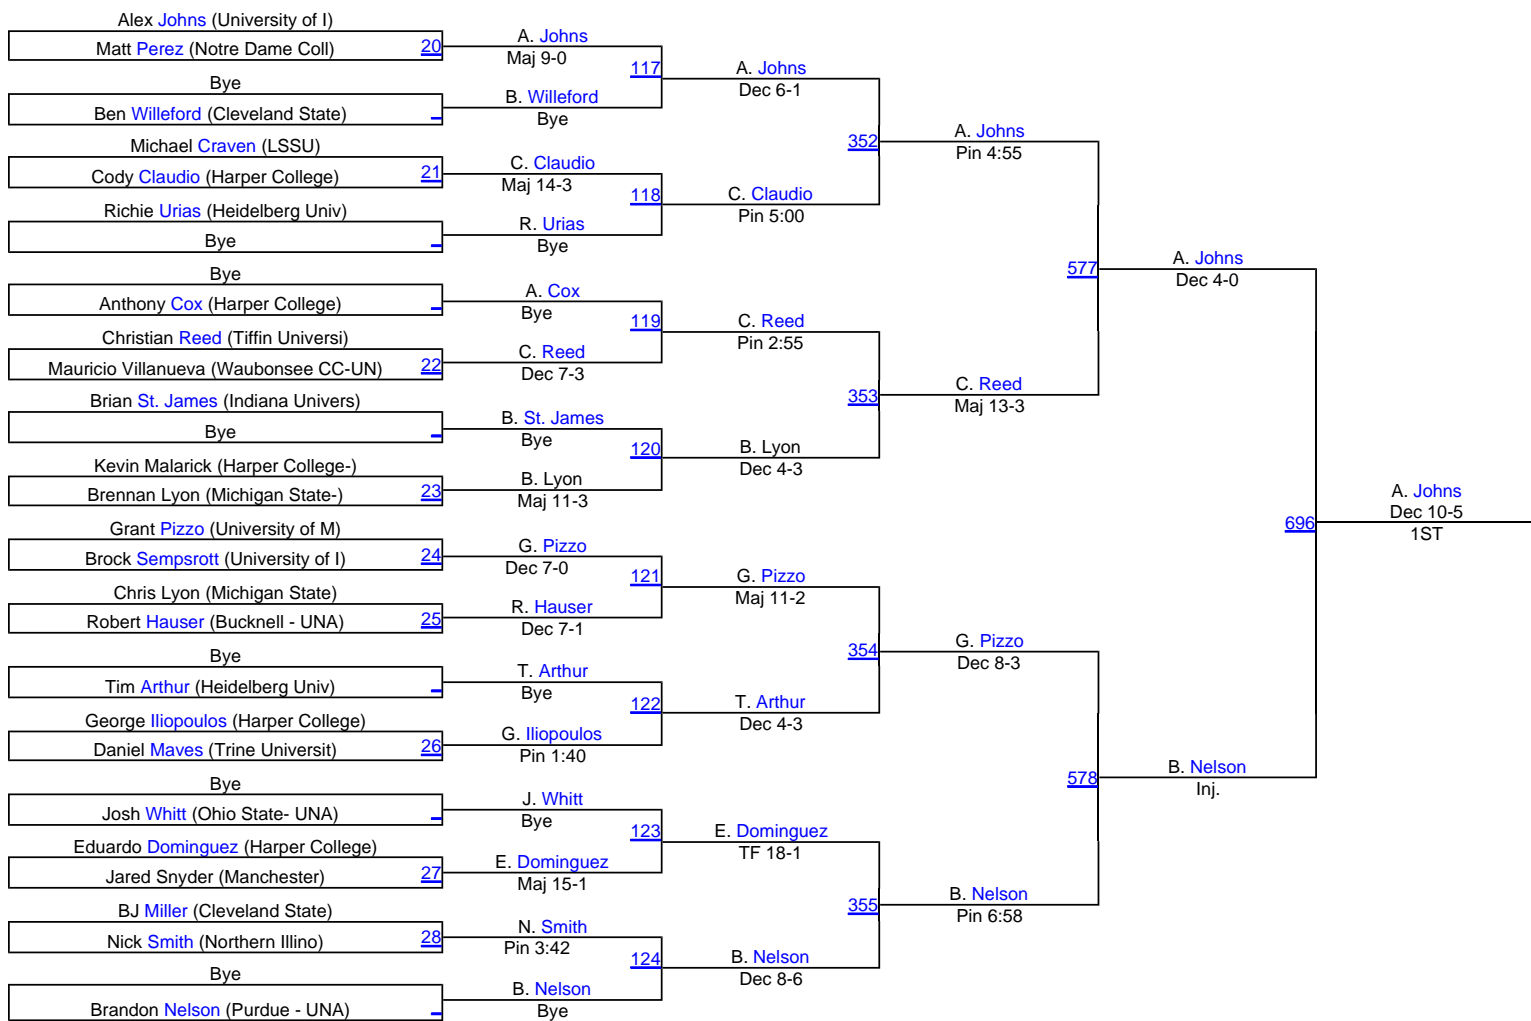

OPEN 184

OPEN 184

Michigan State Open

OPEN 197

Michigan State Open

OPEN 285

OPEN 285

Michigan State Open

FRESH/SOPH 125

FRESH/SOPH 125

Michigan State Open

FRESH/SOPH 133

Michigan State Open

FRESH/SOPH 141

Dakota Cooley (Central Mich)

Bye