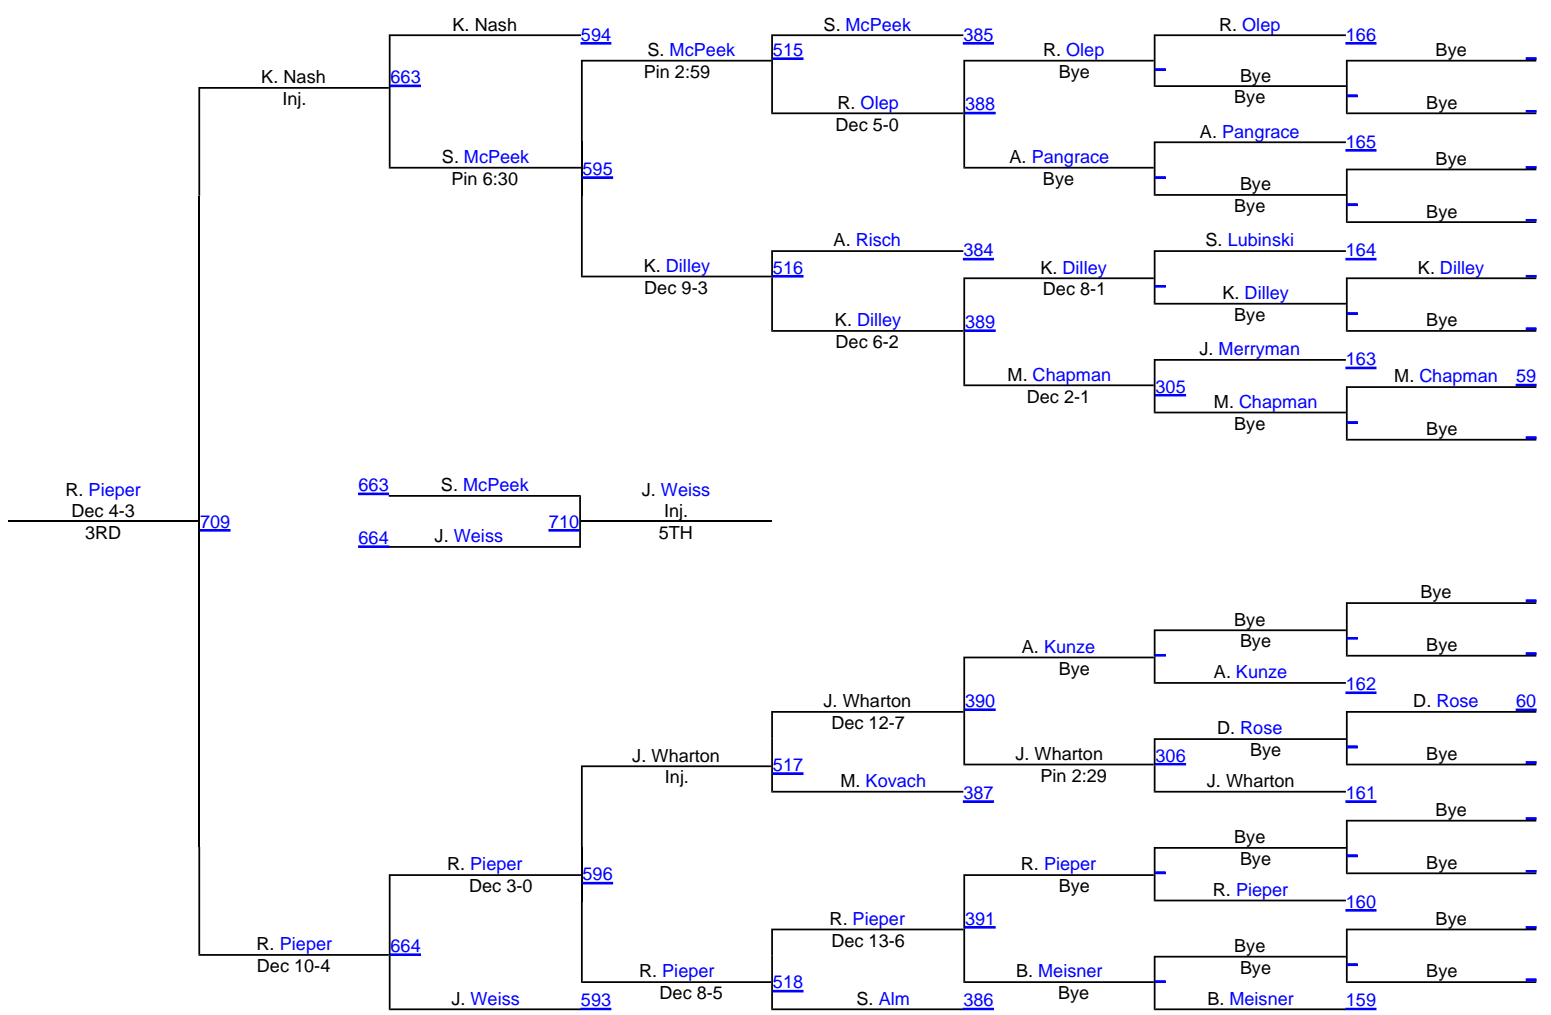

FRESH/SOPH 125

FRESH/SOPH 125

Michigan State Open

FRESH/SOPH 133

Michigan State Open

FRESH/SOPH 141

Dakota Cooley (Central Mich)

Bye

FRESH/SOPH 141

Michigan State Open

FRESH/SOPH 149

FRESH/SOPH 149

Michigan State Open

FRESH/SOPH 157

Michigan State Open

FRESH/SOPH 165

FRESH/SOPH 165

Michigan State Open

FRESH/SOPH 174

FRESH/SOPH 174

Michigan State Open

FRESH/SOPH 184

Michigan State Open

FRESH/SOPH 197

Michigan State Open

FRESH/SOPH 285

FRESH/SOPH 285