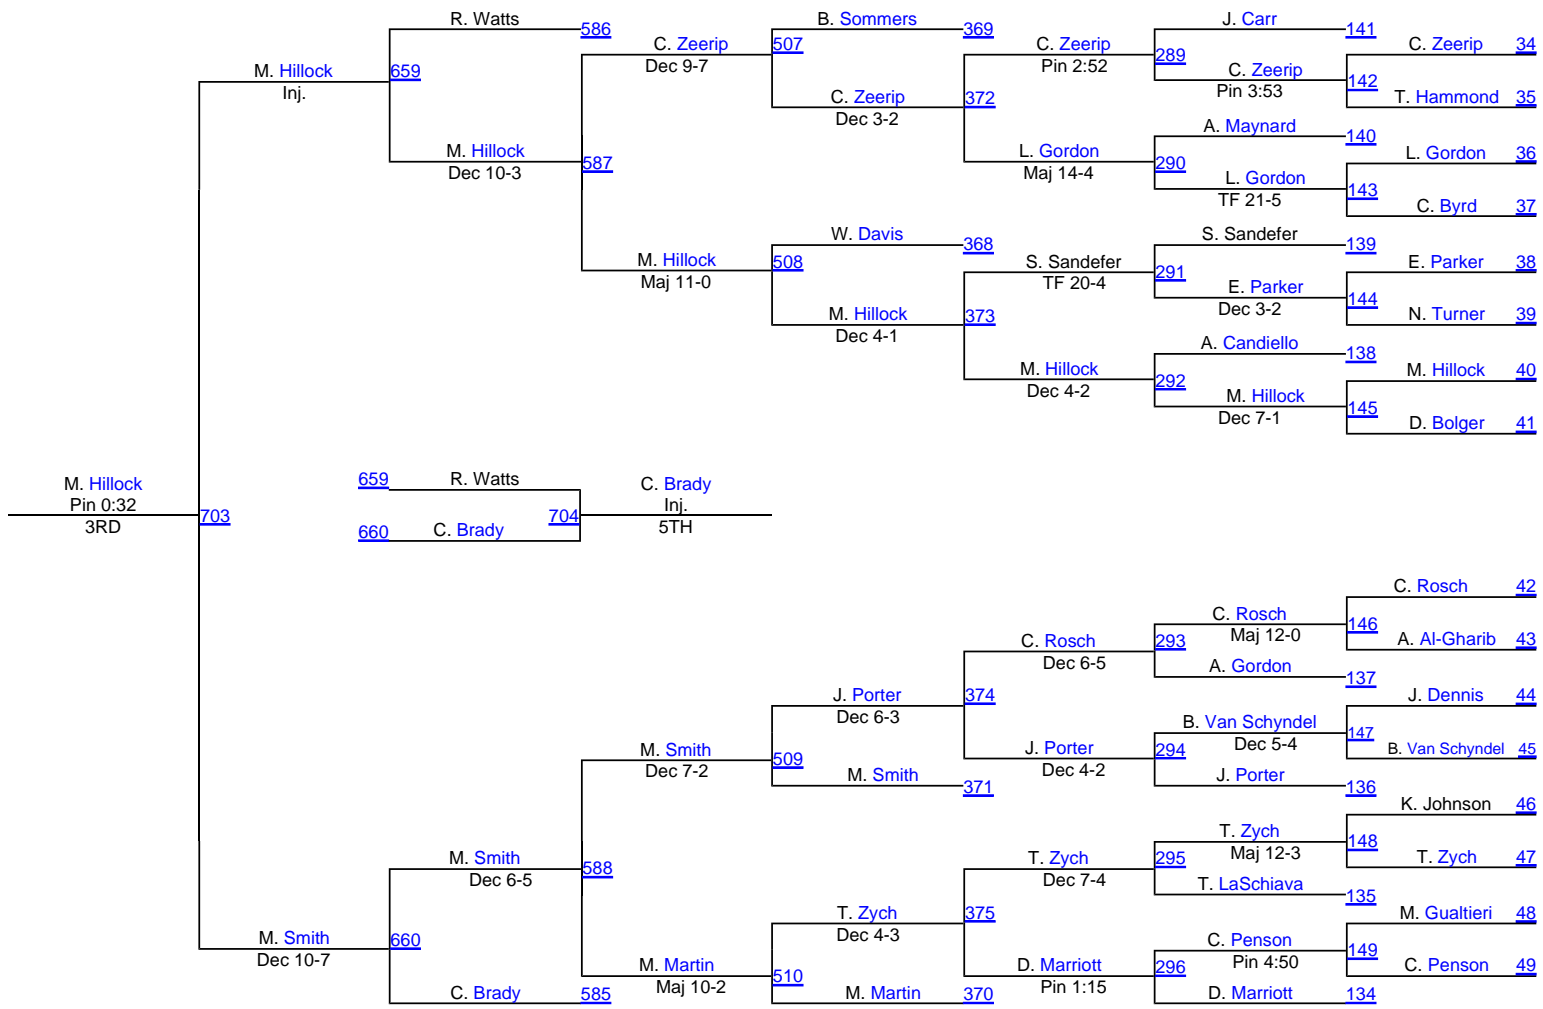

FRESH/SOPH 125

FRESH/SOPH 125

Michigan State Open

FRESH/SOPH 133

Michigan State Open

FRESH/SOPH 141

Dakota Cooley (Central Mich)

Bye

FRESH/SOPH 141

Michigan State Open

FRESH/SOPH 149

FRESH/SOPH 149

Michigan State Open

FRESH/SOPH 157

Michigan State Open

FRESH/SOPH 165

FRESH/SOPH 165

Michigan State Open

FRESH/SOPH 174

FRESH/SOPH 174

Michigan State Open

FRESH/SOPH 184

Michigan State Open

FRESH/SOPH 197

Michigan State Open

FRESH/SOPH 285

FRESH/SOPH 285