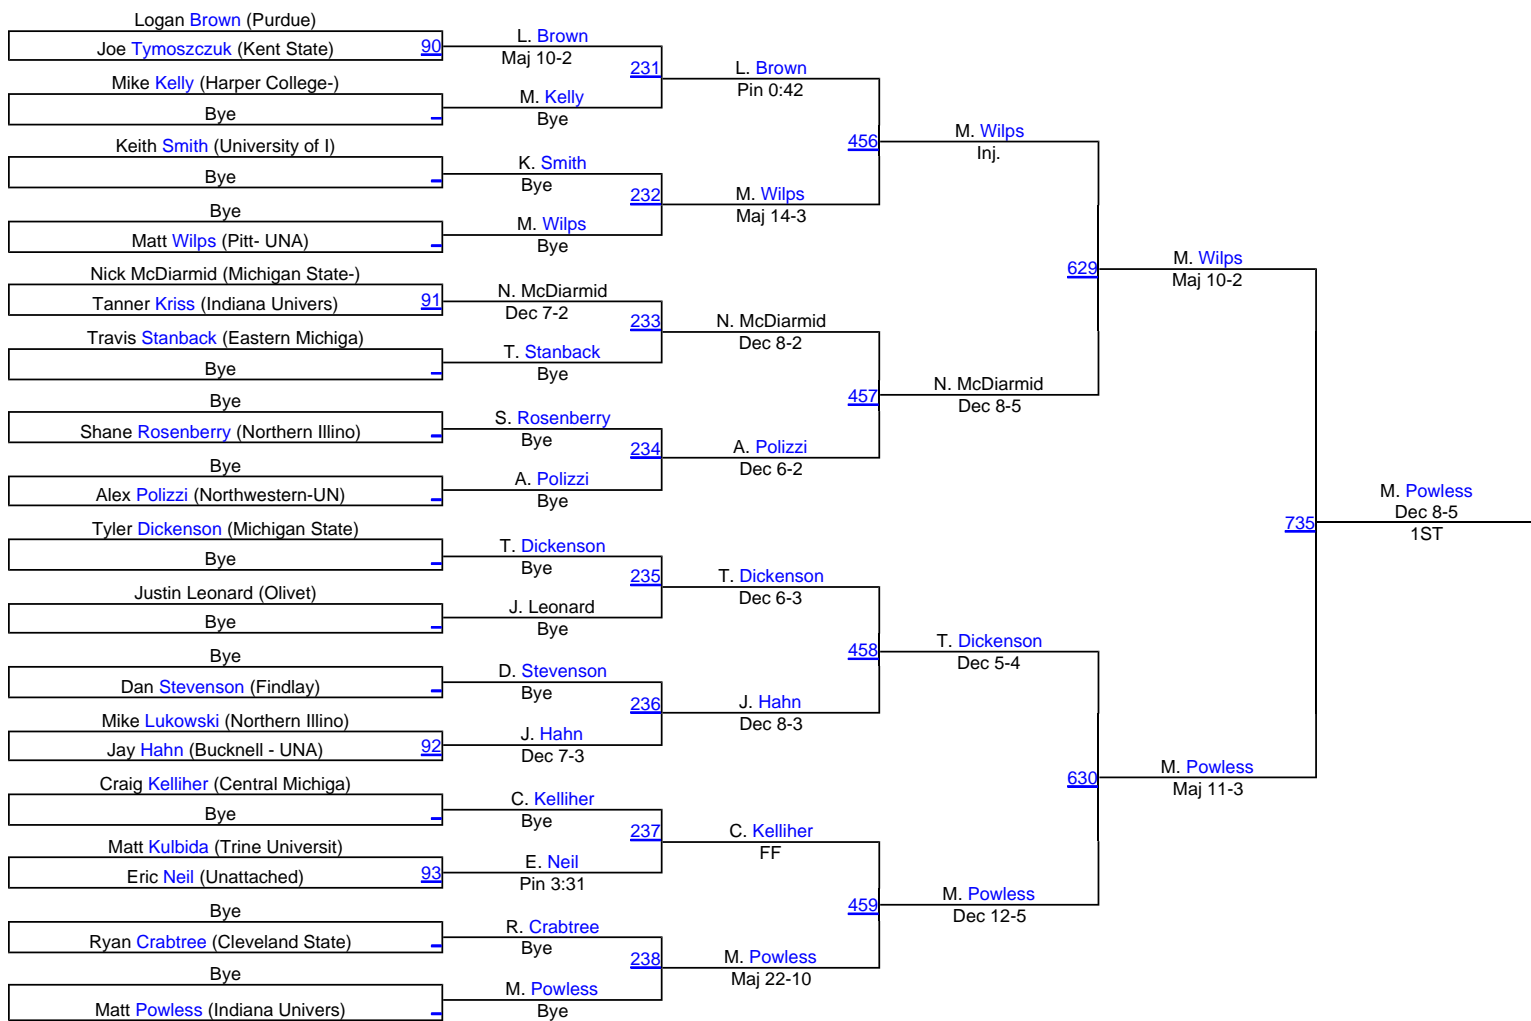

OPEN 184

OPEN 184

Michigan State Open

OPEN 197

Michigan State Open

OPEN 285

OPEN 285

Michigan State Open

FRESH/SOPH 125

FRESH/SOPH 125

Michigan State Open

FRESH/SOPH 133

Michigan State Open

FRESH/SOPH 141

Dakota Cooley (Central Mich)

Bye