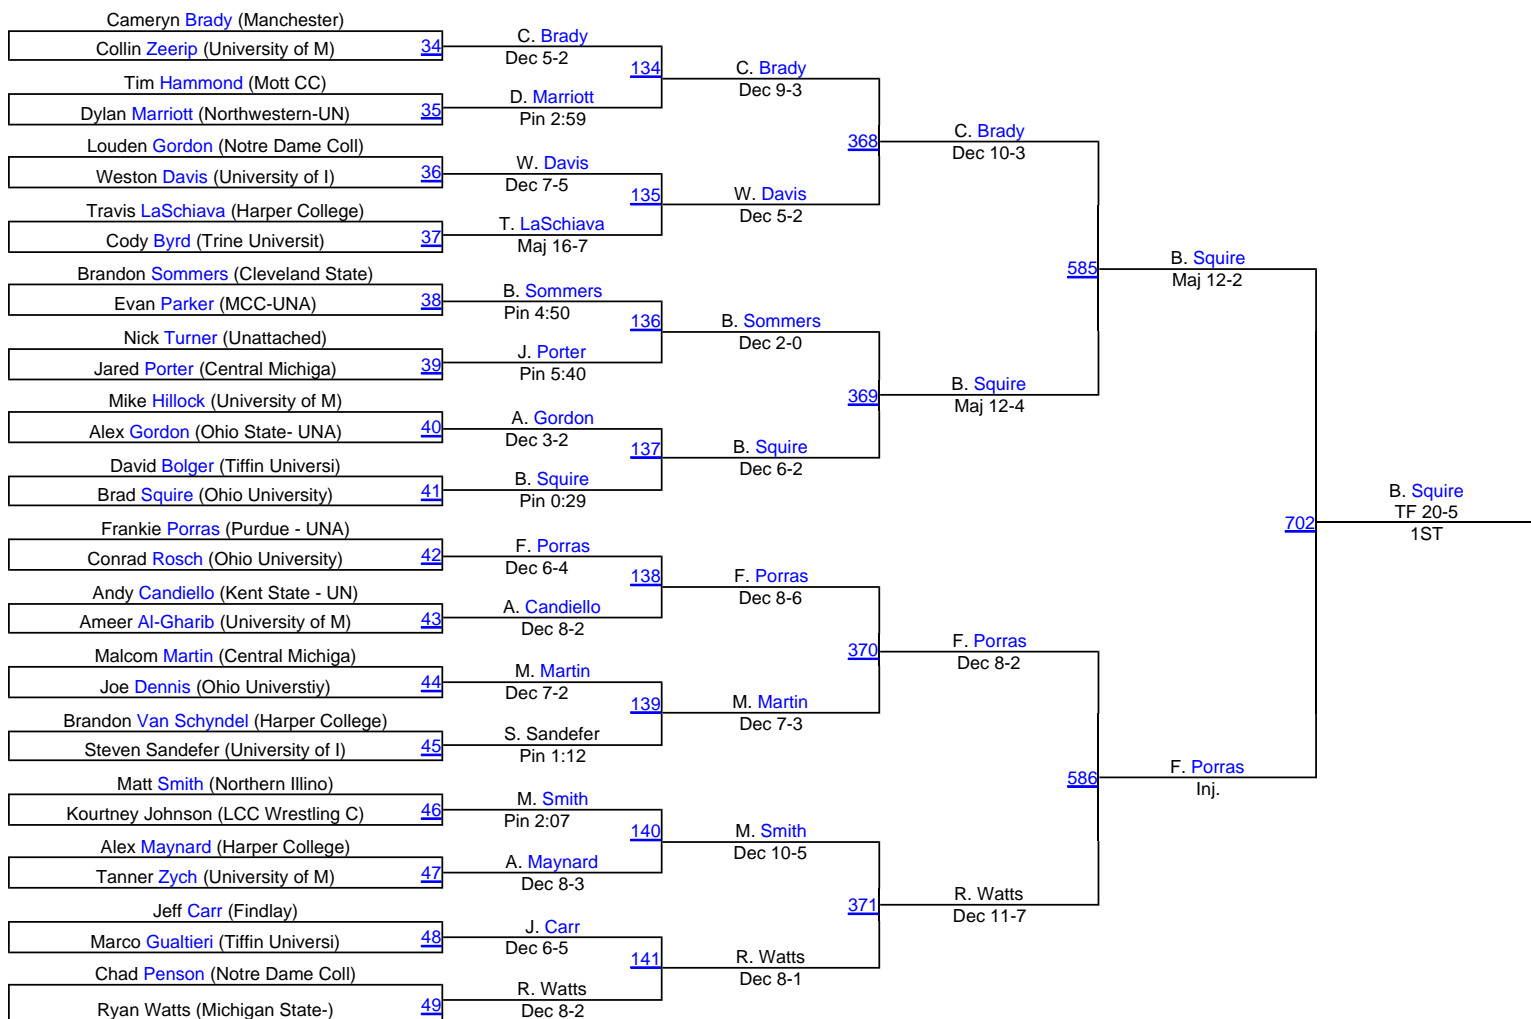

FRESH/SOPH 125

FRESH/SOPH 125

Michigan State Open

FRESH/SOPH 133

Michigan State Open

FRESH/SOPH 141

Dakota Cooley (Central Mich)

Bye

FRESH/SOPH 141

Michigan State Open

FRESH/SOPH 149

FRESH/SOPH 149

Michigan State Open

FRESH/SOPH 157

Michigan State Open

FRESH/SOPH 165