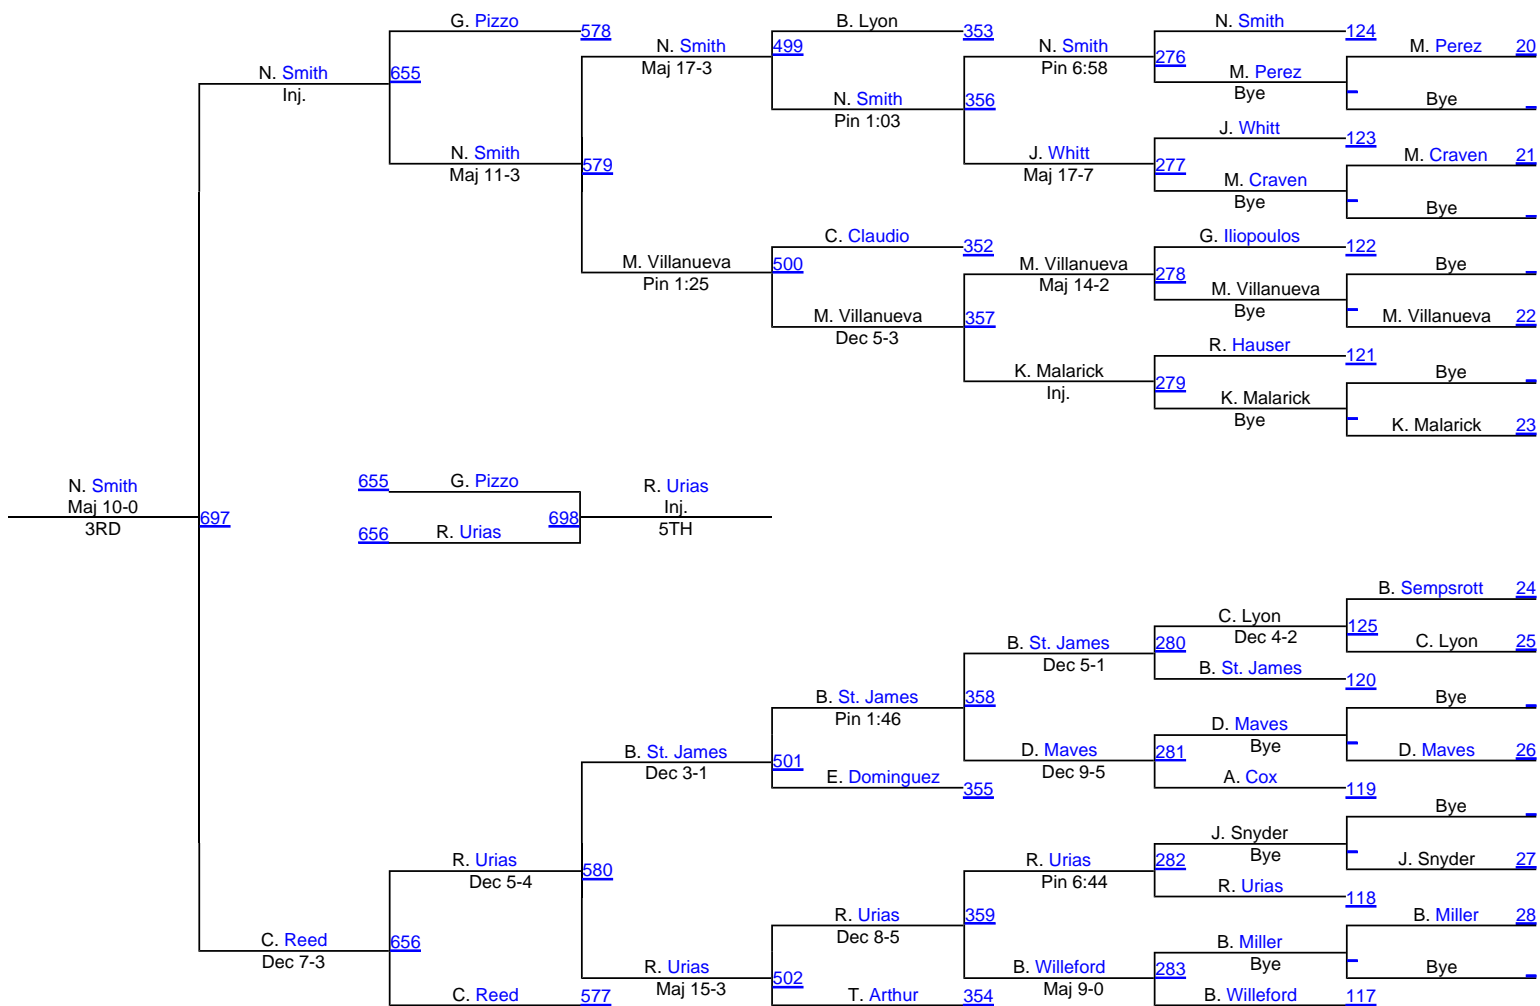

OPEN 184

OPEN 184

Michigan State Open

OPEN 197

Michigan State Open

OPEN 285

OPEN 285

Michigan State Open

FRESH/SOPH 125

FRESH/SOPH 125

Michigan State Open

FRESH/SOPH 133

Michigan State Open

FRESH/SOPH 141

Dakota Cooley (Central Mich)

Bye