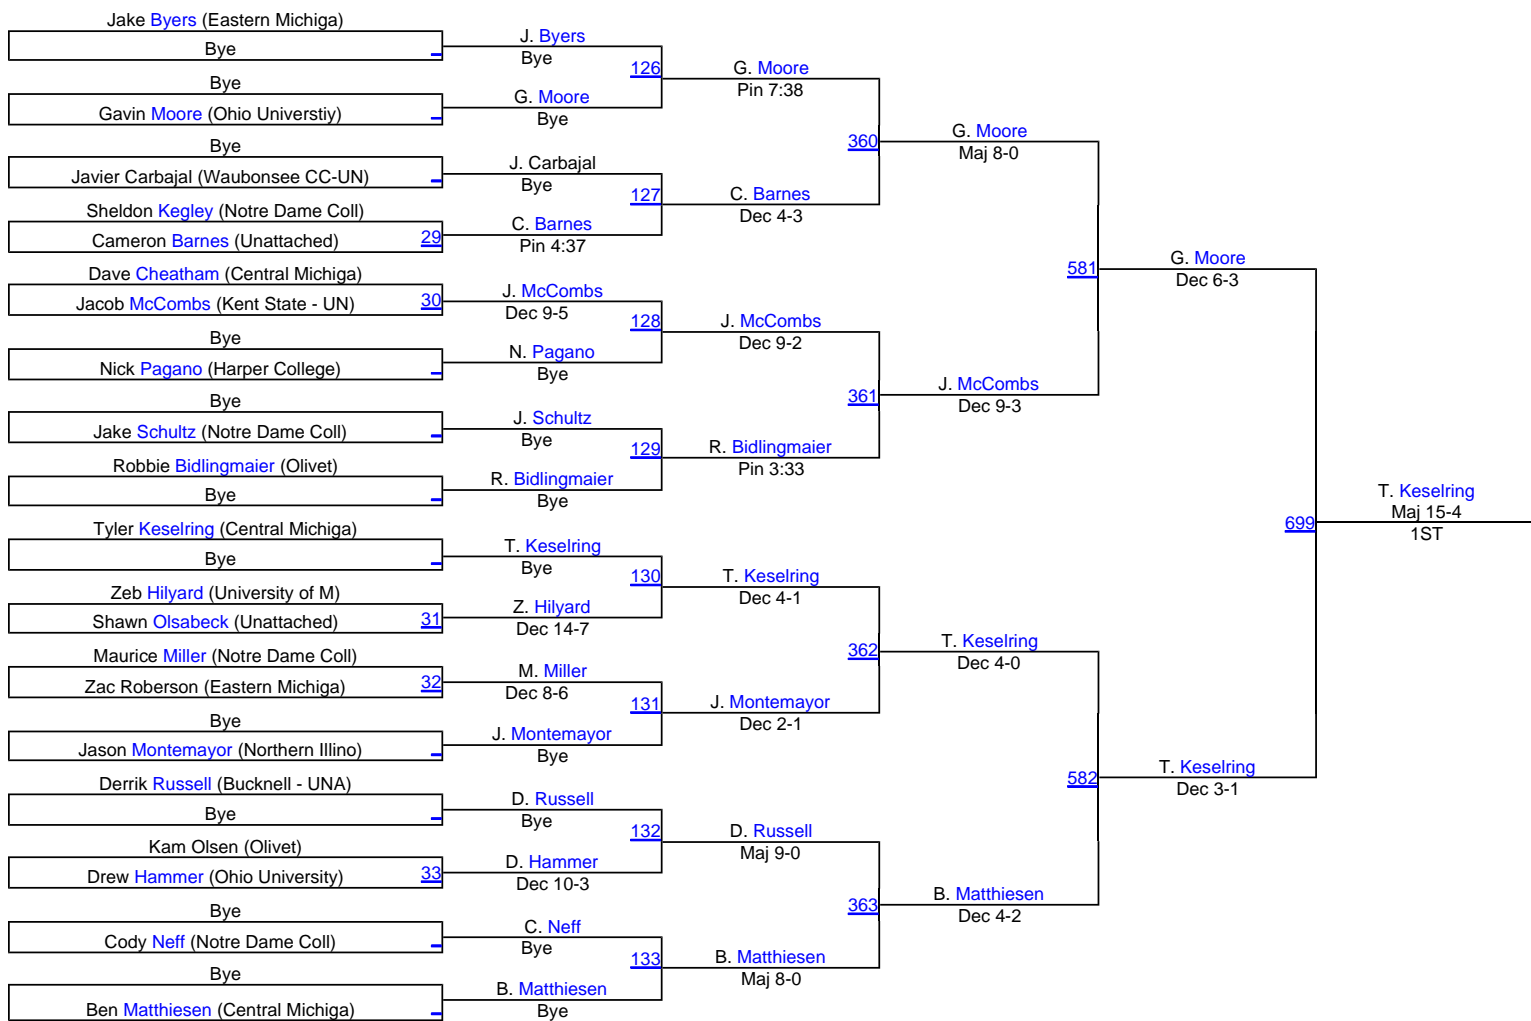

FRESH/SOPH 125

FRESH/SOPH 125

Michigan State Open

FRESH/SOPH 133

Michigan State Open

FRESH/SOPH 141

Dakota Cooley (Central Mich)

Bye

FRESH/SOPH 141

Michigan State Open

FRESH/SOPH 149

FRESH/SOPH 149

Michigan State Open

FRESH/SOPH 157

Michigan State Open

FRESH/SOPH 165