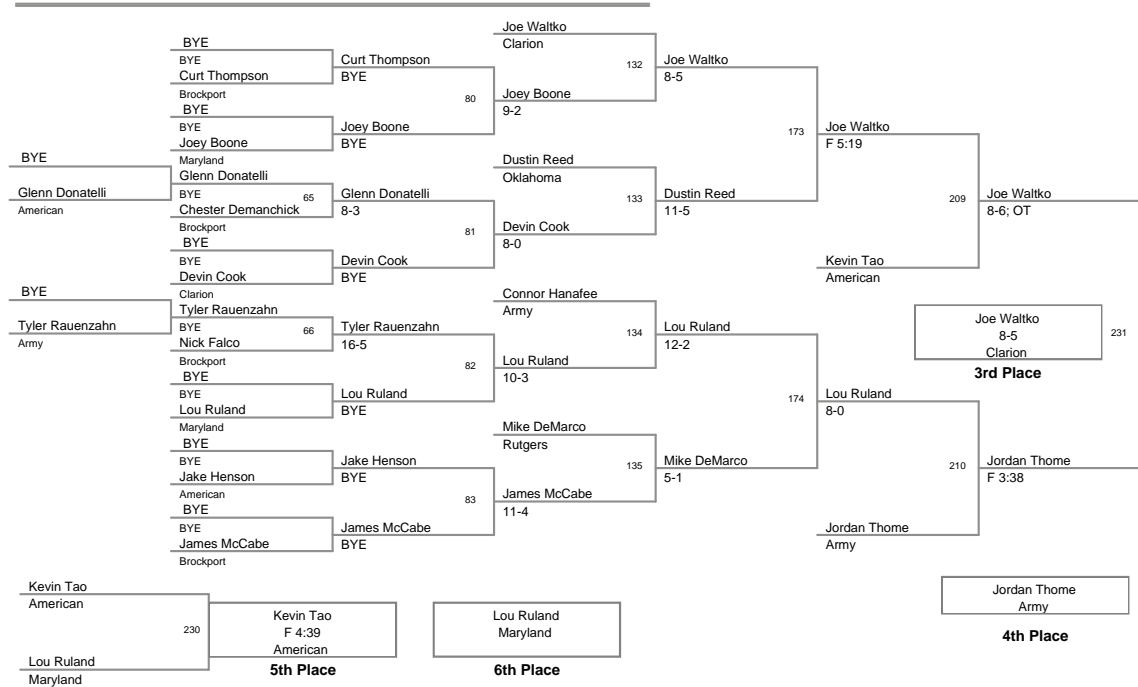

Aggregate Pin - HWT DJ Russo, Rutgers

Fastest Pin - Daryl Coccozzo, Rutgers

Brockport Oklahoma Invitat  
2010 Brockport Division

**125 Lbs**

Brockport Oklahoma Invitat  
2010 Brockport Division

**133 Lbs**