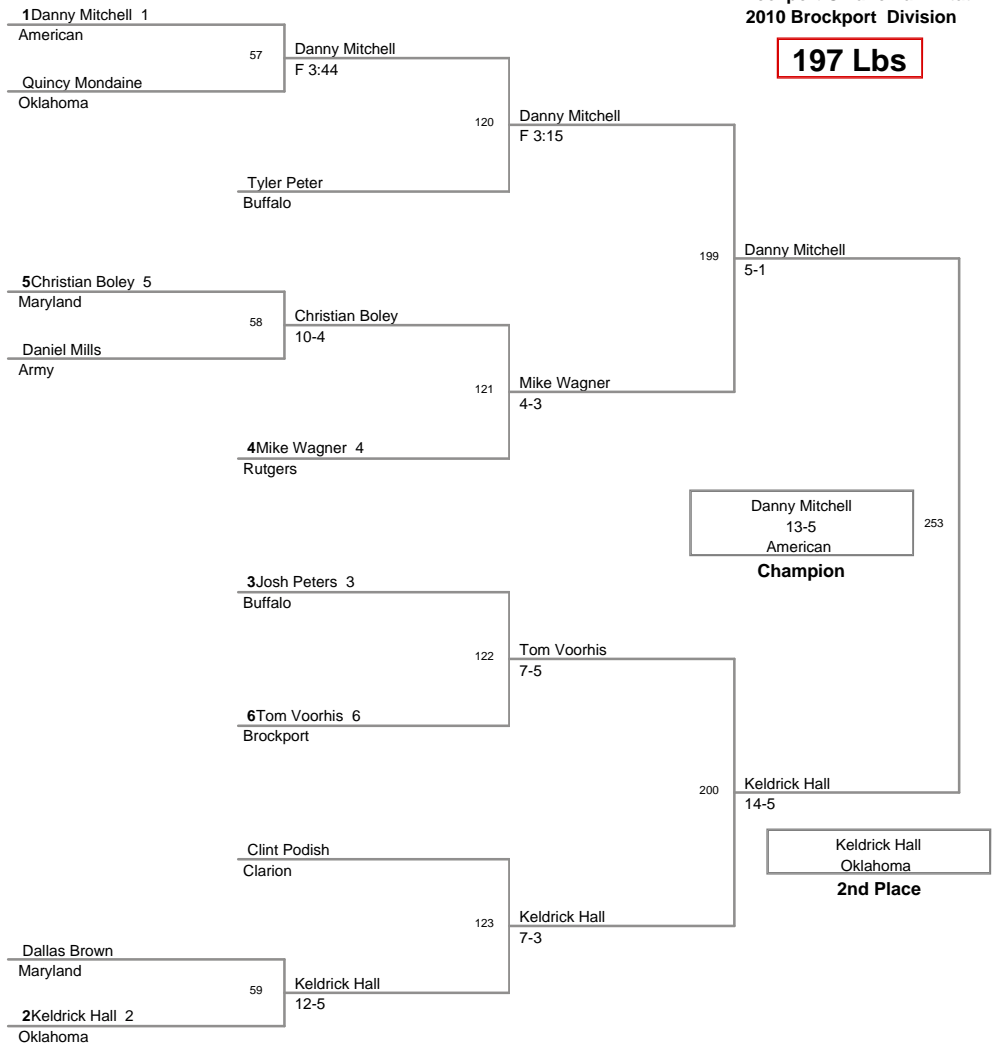

Aggregate Pin - HWT DJ Russo, Rutgers

Fastest Pin - Daryl Coccozzo, Rutgers

Brockport Oklahoma Invitat  
2010 Brockport Division

**125 Lbs**

Brockport Oklahoma Invitat  
2010 Brockport Division

**133 Lbs**

**Brockport Oklahoma Invitat  
2010 Brockport Division**

**141 Lbs**

Brockport Oklahoma Invitat  
2010 Brockport Division

**149 Lbs**

**Brockport Oklahoma Invitat  
2010 Brockport Division**

**157 Lbs**

**Brockport Oklahoma Invitat  
2010 Brockport Division**

**174 Lbs**

**Brockport Oklahoma Invitat  
2010 Brockport Division**

**184 Lbs**

**Brockport Oklahoma Invitat  
2010 Brockport Division**

**197 Lbs**

Brockport Oklahoma Invitat  
2010 Brockport Division

**HWT Lbs**