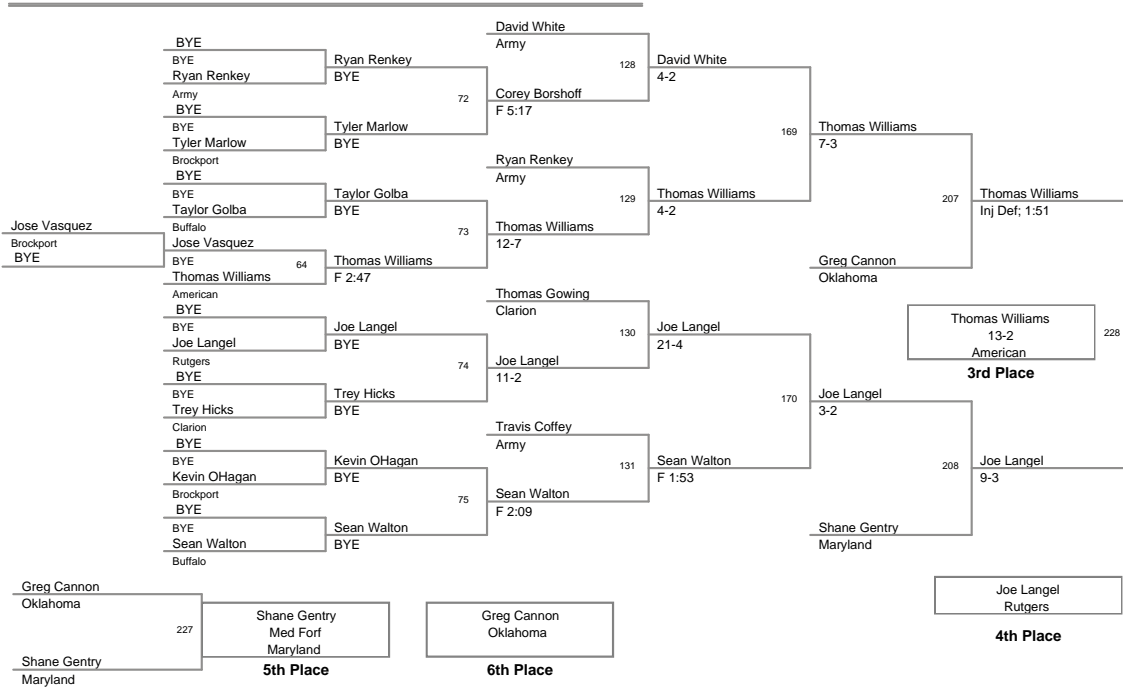

Plc	Points	Team	CH	CONS
1	145.5	Oklahoma	-	-
2	124.5	Rutgers	-	-
3	101.5	Maryland	-	-
4	95	Clarion	-	-
5	89	Buffalo	-	-
6	75	Army	-	-
7	68	American	-	-
8	17	Brockport	-	-

MOW - 165 Josh Asper, Maryland

Aggregate Pin - HWT DJ Russo, Rutgers

Fastest Pin - Daryl Coccozzo, Rutgers

Brockport Oklahoma Invitat  
2010 Brockport Division

**125 Lbs**

Brockport Oklahoma Invitat  
2010 Brockport Division

**133 Lbs**