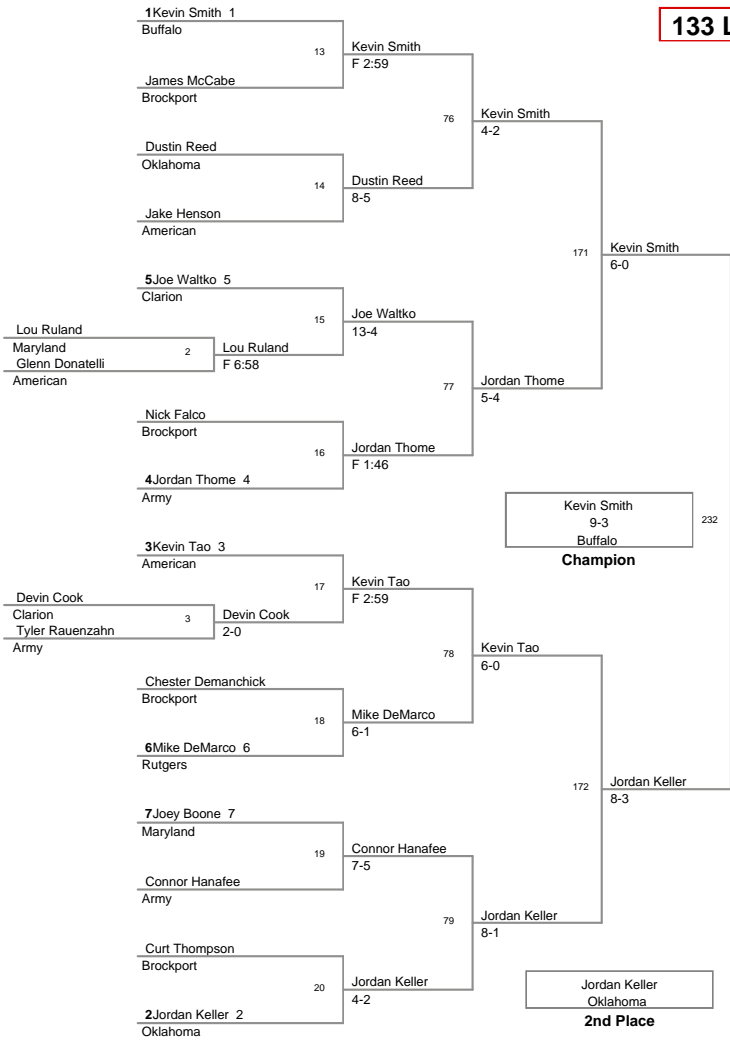

Aggregate Pin - HWT DJ Russo, Rutgers

Fastest Pin - Daryl Coccozzo, Rutgers

Brockport Oklahoma Invitat  
2010 Brockport Division

**125 Lbs**

Brockport Oklahoma Invitat  
2010 Brockport Division

**133 Lbs**

**Brockport Oklahoma Invitat  
2010 Brockport Division**

**141 Lbs**

Brockport Oklahoma Invitat  
2010 Brockport Division

**149 Lbs**

**Brockport Oklahoma Invitat  
2010 Brockport Division**

**157 Lbs**

**Brockport Oklahoma Invitat  
2010 Brockport Division**