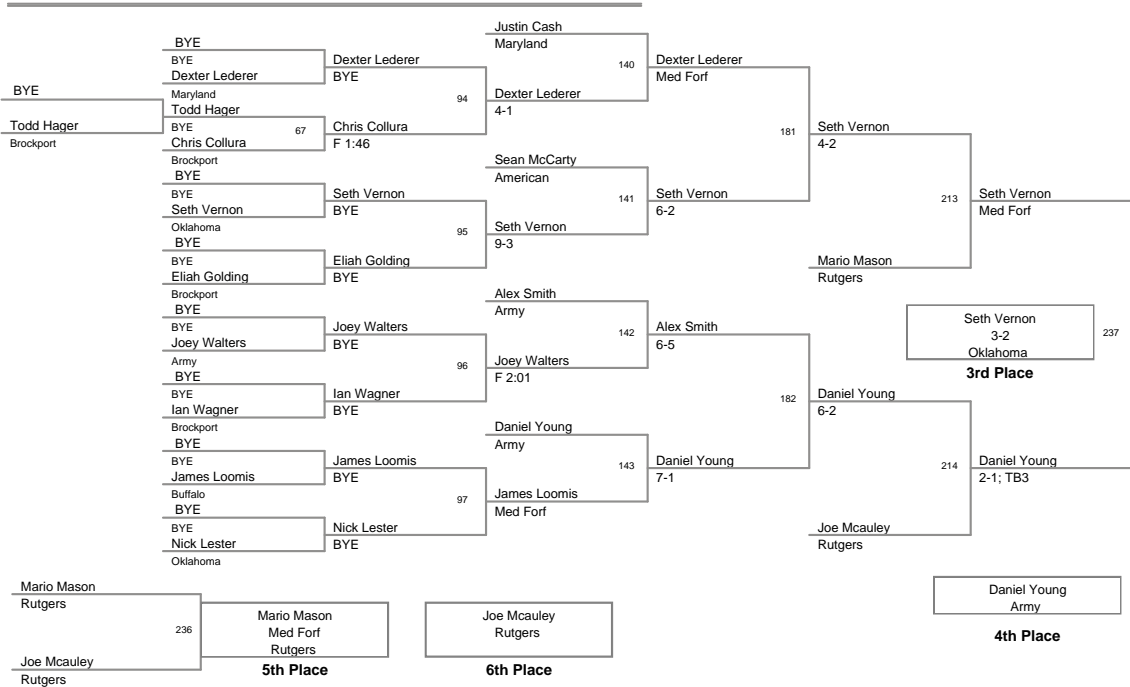

Brockport Oklahoma Invitat
2010 Brockport Division

149 Lbs