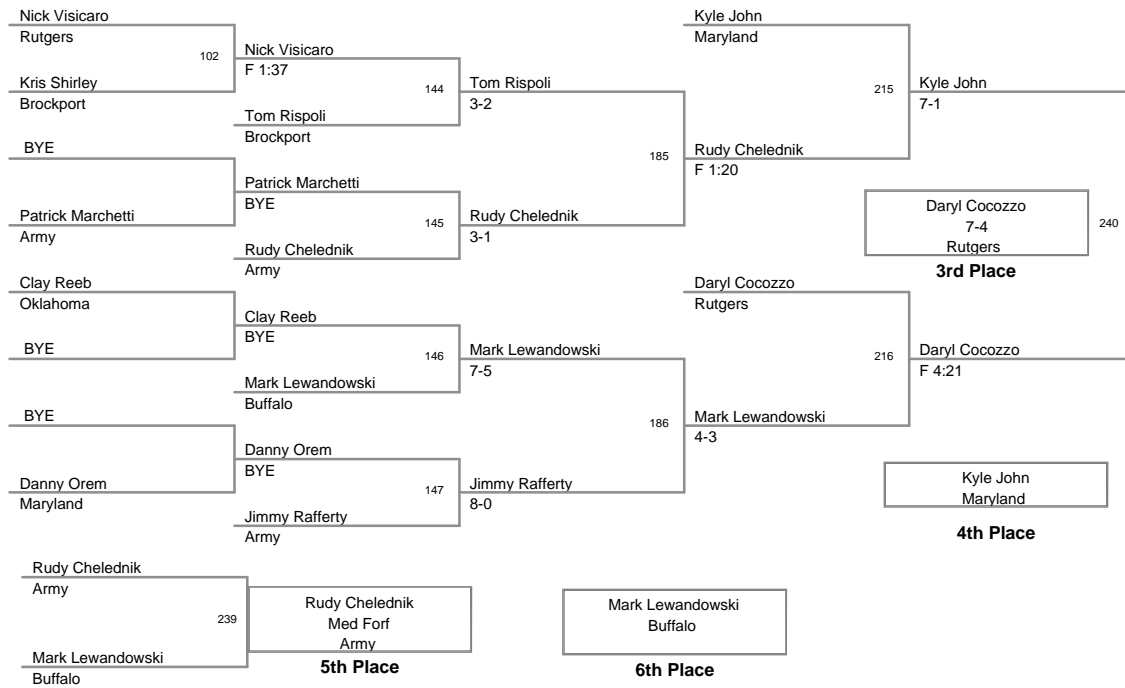

Aggregate Pin - HWT DJ Russo, Rutgers

Fastest Pin - Daryl Coccozzo, Rutgers

Brockport Oklahoma Invitat  
2010 Brockport Division

**125 Lbs**

Brockport Oklahoma Invitat  
2010 Brockport Division

**133 Lbs**

**Brockport Oklahoma Invitat  
2010 Brockport Division**

**141 Lbs**

Brockport Oklahoma Invitat  
2010 Brockport Division

**149 Lbs**

**Brockport Oklahoma Invitat  
2010 Brockport Division**

**157 Lbs**

**Brockport Oklahoma Invitat  
2010 Brockport Division**