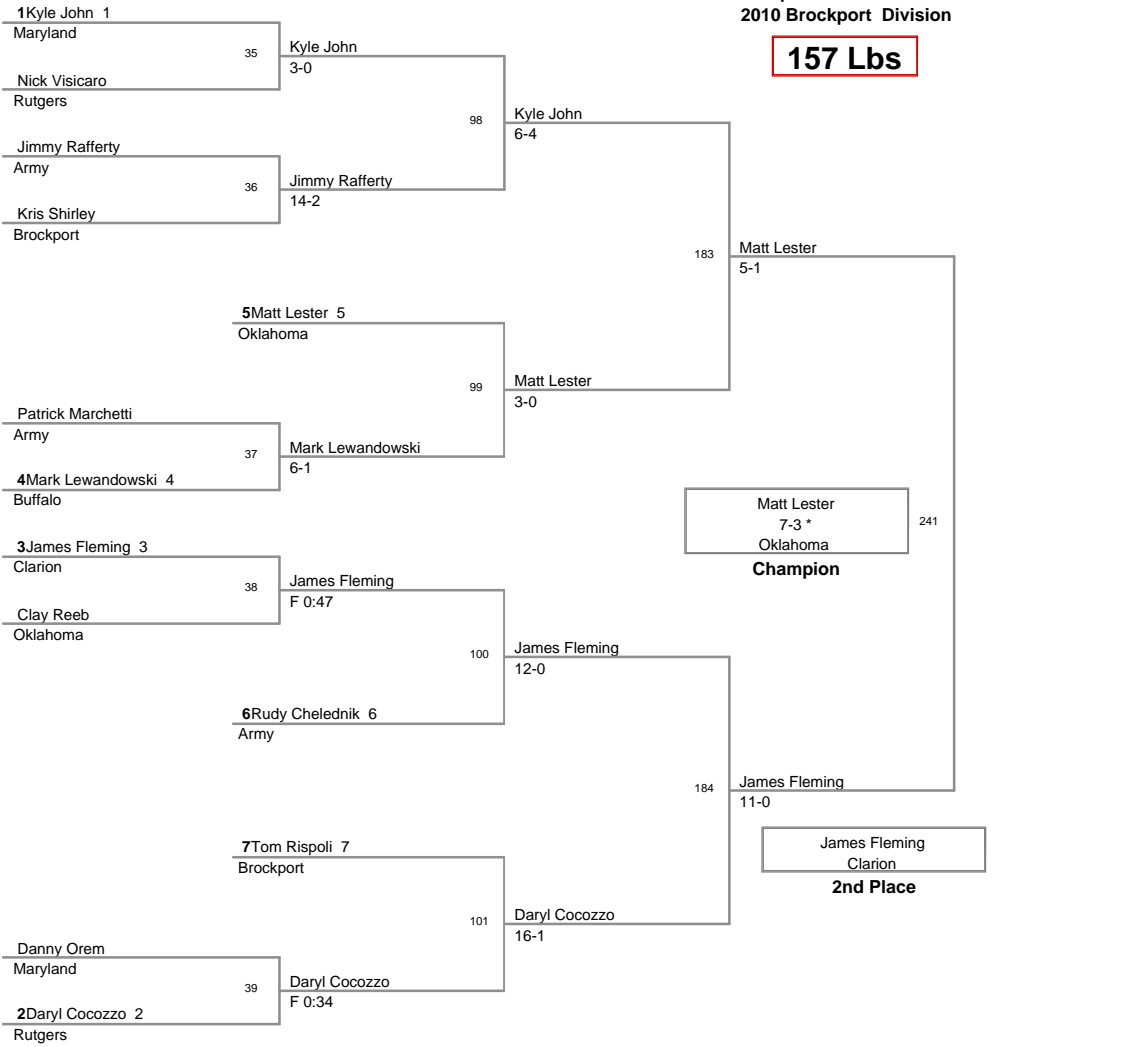

Aggregate Pin - HWT DJ Russo, Rutgers

Fastest Pin - Daryl Coccozzo, Rutgers

Brockport Oklahoma Invitat  
2010 Brockport Division

**125 Lbs**

Brockport Oklahoma Invitat  
2010 Brockport Division

**133 Lbs**

**Brockport Oklahoma Invitat  
2010 Brockport Division**

**141 Lbs**

Brockport Oklahoma Invitat  
2010 Brockport Division

**149 Lbs**

**Brockport Oklahoma Invitat  
2010 Brockport Division**

**157 Lbs**

**Brockport Oklahoma Invitat  
2010 Brockport Division**

**174 Lbs**

**Brockport Oklahoma Invitat  
2010 Brockport Division**

**184 Lbs**

**Brockport Oklahoma Invitat  
2010 Brockport Division**

**197 Lbs**

Brockport Oklahoma Invitat  
2010 Brockport Division

**HWT Lbs**