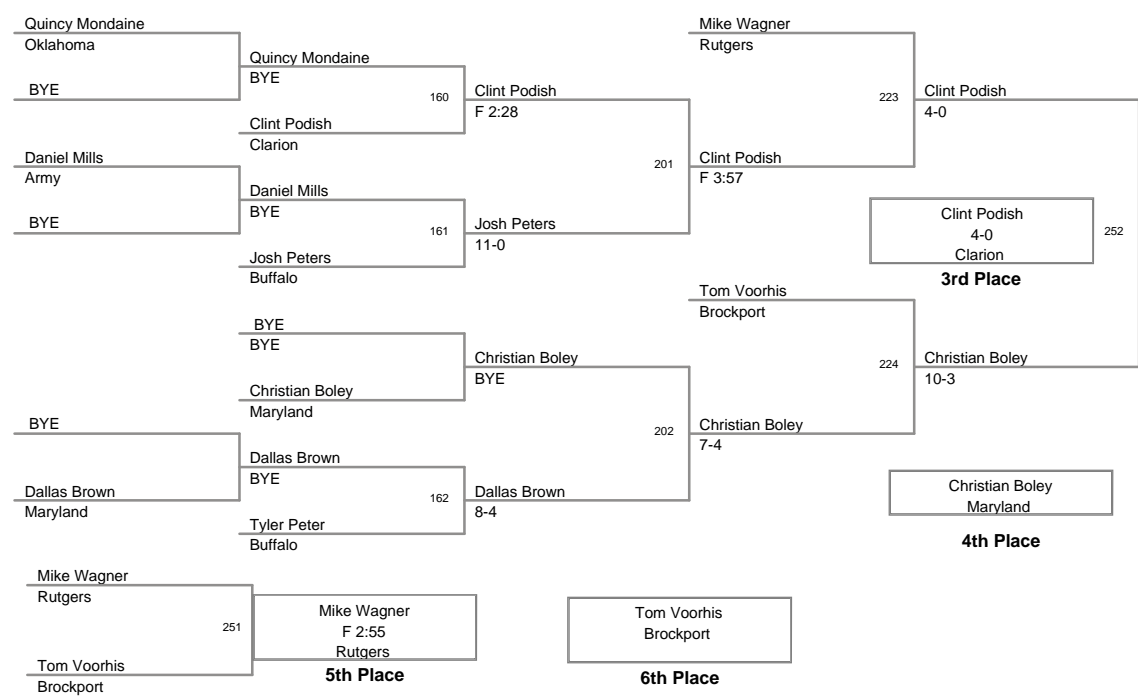

Aggregate Pin - HWT DJ Russo, Rutgers

Fastest Pin - Daryl Coccozzo, Rutgers

Brockport Oklahoma Invitat  
2010 Brockport Division

**125 Lbs**

Brockport Oklahoma Invitat  
2010 Brockport Division

**133 Lbs**

**174 Lbs**

**Brockport Oklahoma Invitat  
2010 Brockport Division**

**184 Lbs**

**Brockport Oklahoma Invitat  
2010 Brockport Division**

**197 Lbs**

Brockport Oklahoma Invitat  
2010 Brockport Division

**HWT Lbs**