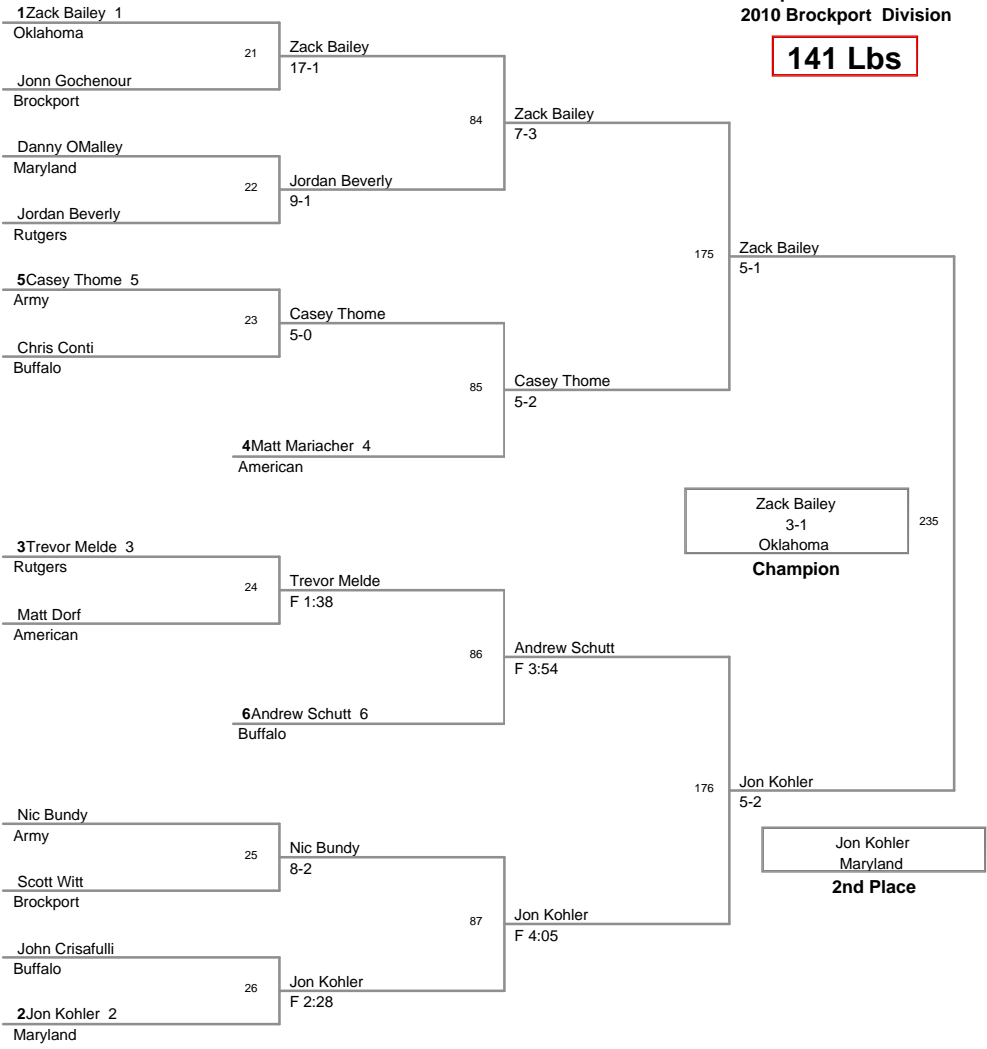

Aggregate Pin - HWT DJ Russo, Rutgers

Fastest Pin - Daryl Coccozzo, Rutgers

Brockport Oklahoma Invitat  
2010 Brockport Division

**125 Lbs**

Brockport Oklahoma Invitat  
2010 Brockport Division

**133 Lbs**

**Brockport Oklahoma Invitat  
2010 Brockport Division**

**141 Lbs**

Brockport Oklahoma Invitat  
2010 Brockport Division

**149 Lbs**

**Brockport Oklahoma Invitat  
2010 Brockport Division**

**157 Lbs**

**Brockport Oklahoma Invitat  
2010 Brockport Division**

**174 Lbs**

**Brockport Oklahoma Invitat  
2010 Brockport Division**

**184 Lbs**

**Brockport Oklahoma Invitat  
2010 Brockport Division**

**197 Lbs**

Brockport Oklahoma Invitat  
2010 Brockport Division

**HWT Lbs**