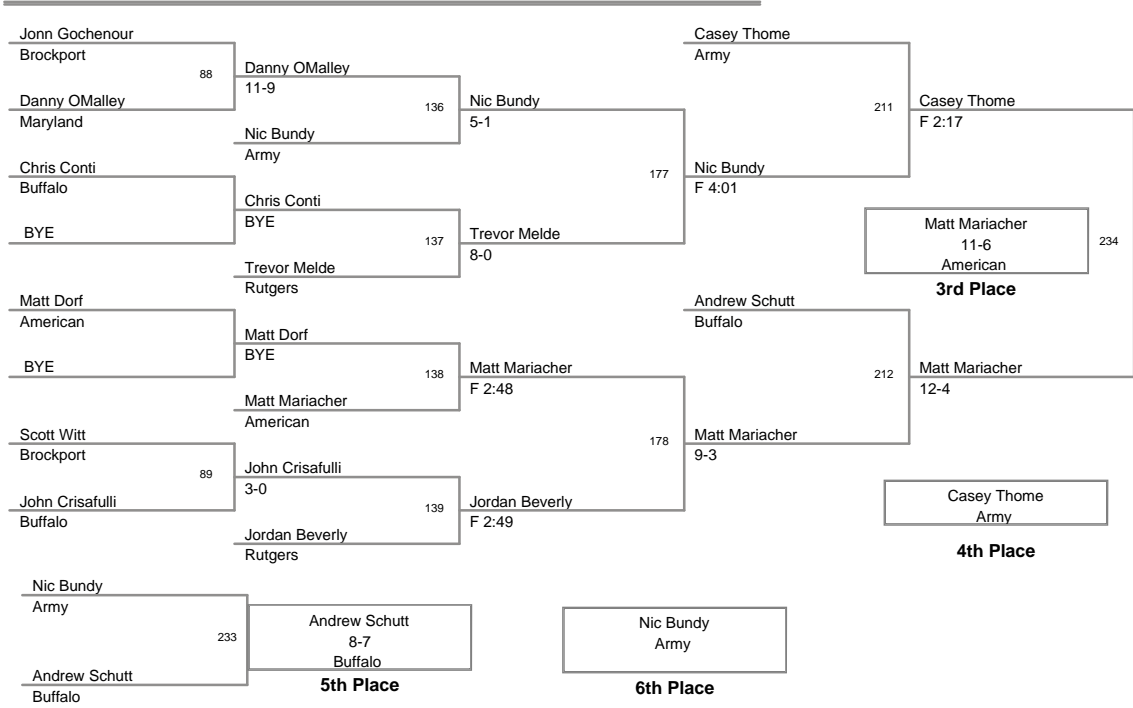

**Brockport Oklahoma Invitat
2010 Brockport Division**

141 Lbs