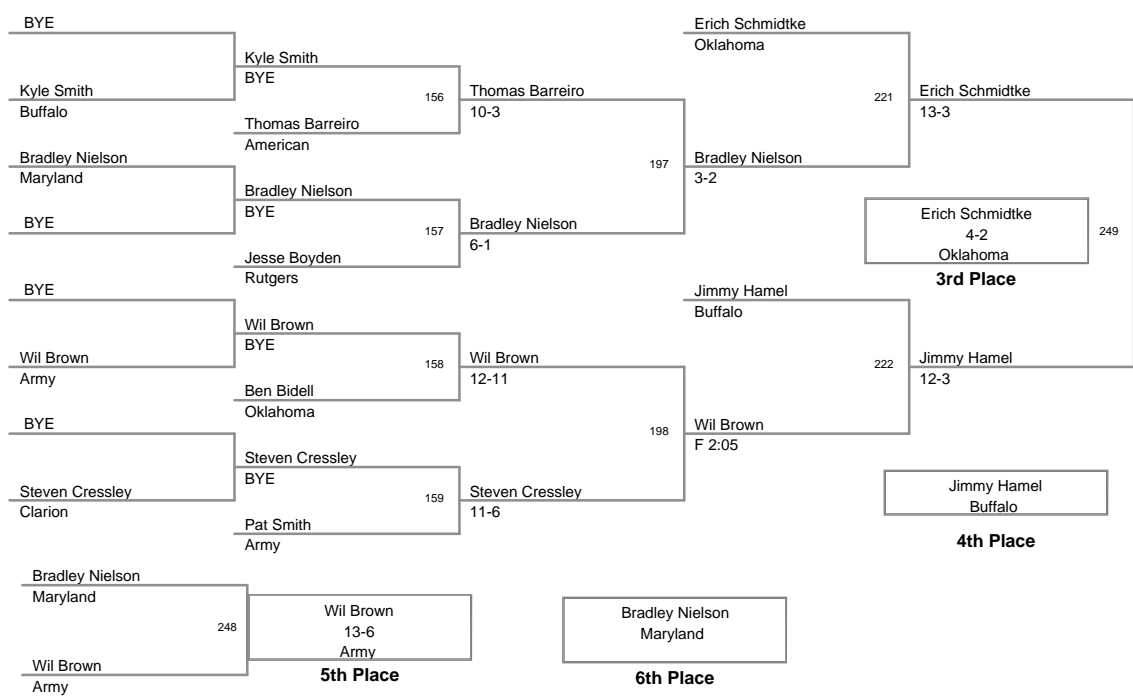

**Brockport Oklahoma Invitat
2010 Brockport Division**

184 Lbs