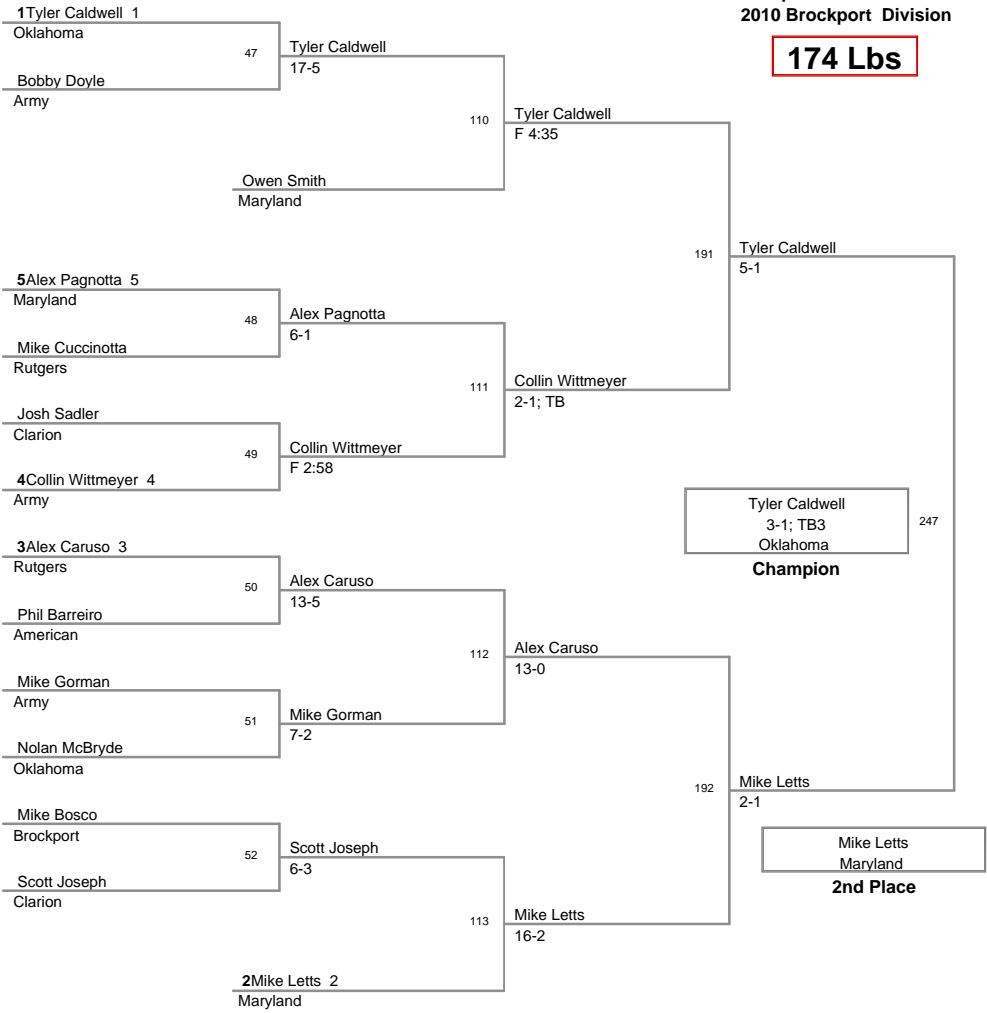

Aggregate Pin - HWT DJ Russo, Rutgers

Fastest Pin - Daryl Coccozzo, Rutgers

Brockport Oklahoma Invitat  
2010 Brockport Division

**125 Lbs**

Brockport Oklahoma Invitat  
2010 Brockport Division

**133 Lbs**

**Brockport Oklahoma Invitat  
2010 Brockport Division**

**141 Lbs**

Brockport Oklahoma Invitat  
2010 Brockport Division

**149 Lbs**

**Brockport Oklahoma Invitat  
2010 Brockport Division**

**157 Lbs**

**Brockport Oklahoma Invitat  
2010 Brockport Division**

**174 Lbs**

**Brockport Oklahoma Invitat  
2010 Brockport Division**

**184 Lbs**

**Brockport Oklahoma Invitat  
2010 Brockport Division**

**197 Lbs**

Brockport Oklahoma Invitat  
2010 Brockport Division

**HWT Lbs**