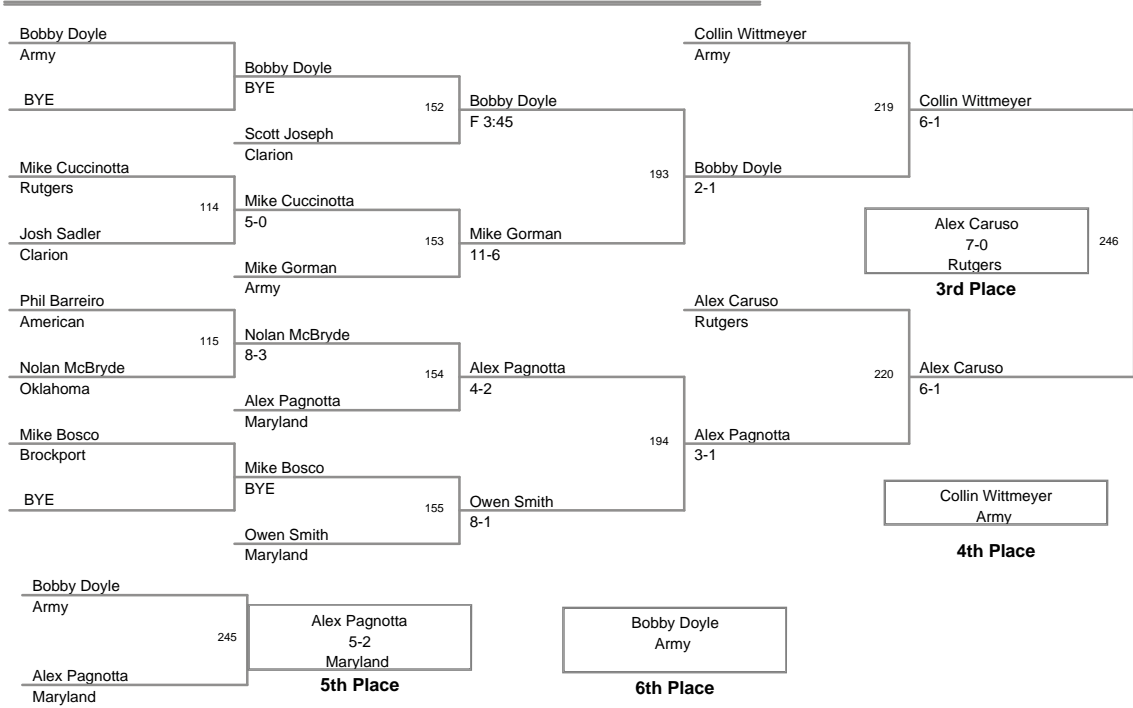

**Brockport Oklahoma Invitat
2010 Brockport Division**

174 Lbs