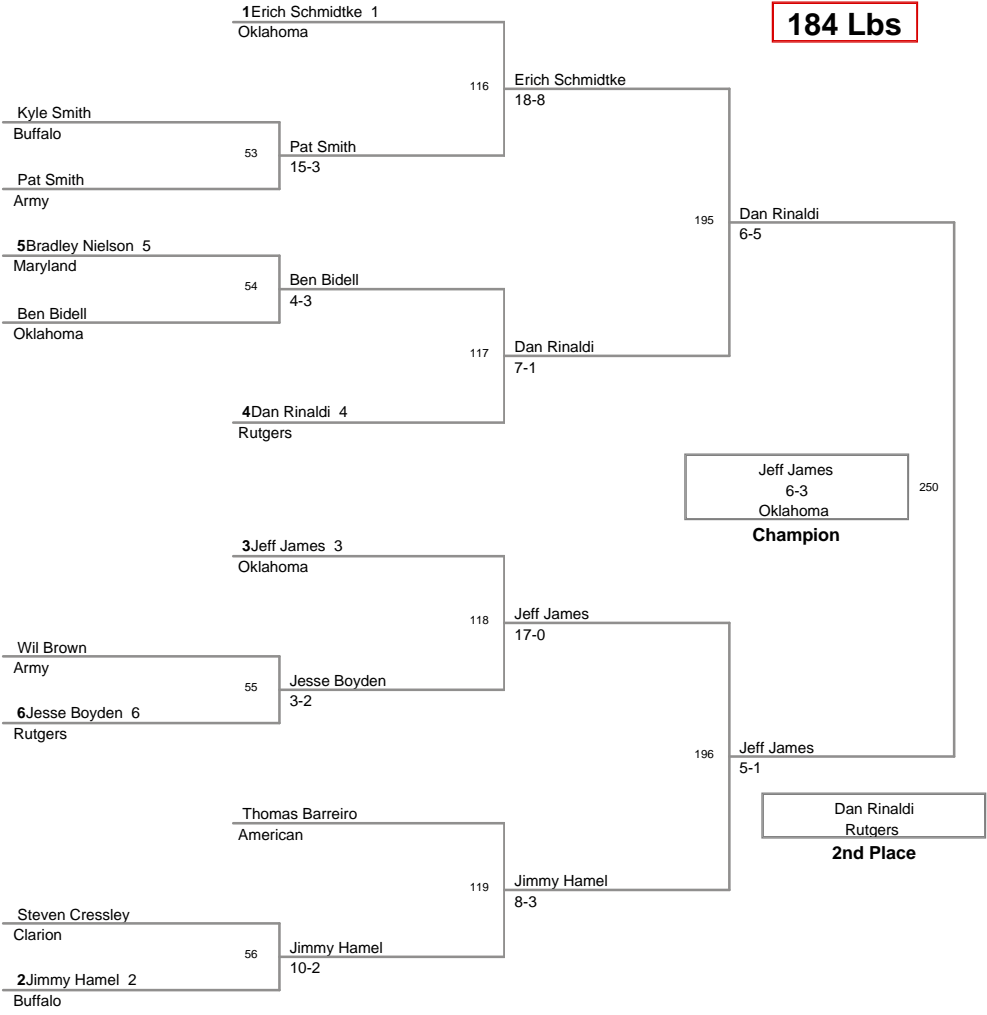

Aggregate Pin - HWT DJ Russo, Rutgers

Fastest Pin - Daryl Coccozzo, Rutgers

Brockport Oklahoma Invitat  
2010 Brockport Division

**125 Lbs**

Brockport Oklahoma Invitat  
2010 Brockport Division

**133 Lbs**

**Brockport Oklahoma Invitat  
2010 Brockport Division**

**141 Lbs**

Brockport Oklahoma Invitat  
2010 Brockport Division

**149 Lbs**

**Brockport Oklahoma Invitat  
2010 Brockport Division**

**157 Lbs**

**Brockport Oklahoma Invitat  
2010 Brockport Division**

**174 Lbs**

**Brockport Oklahoma Invitat  
2010 Brockport Division**

**184 Lbs**

**Brockport Oklahoma Invitat  
2010 Brockport Division**

**197 Lbs**

Brockport Oklahoma Invitat  
2010 Brockport Division

**HWT Lbs**