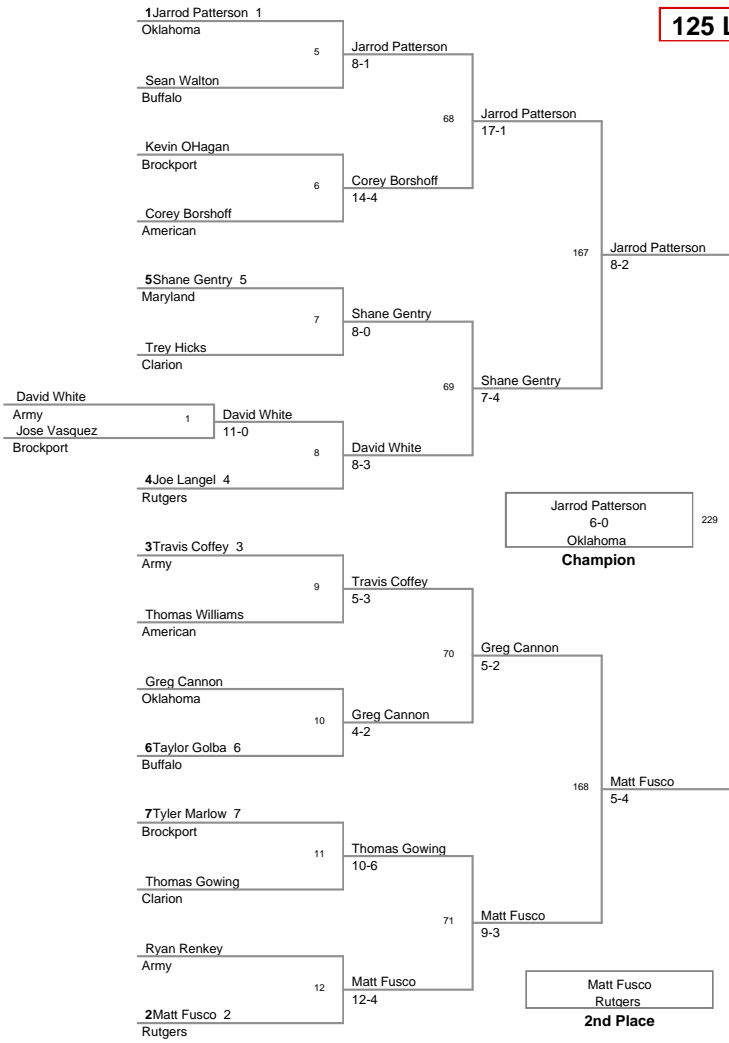

Plc	Points	Team	CH	CONS
1	145.5	Oklahoma	-	-
2	124.5	Rutgers	-	-
3	101.5	Maryland	-	-
4	95	Clarion	-	-
5	89	Buffalo	-	-
6	75	Army	-	-
7	68	American	-	-
8	17	Brockport	-	-

MOW - 165 Josh Asper, Maryland

Aggregate Pin - HWT DJ Russo, Rutgers

Fastest Pin - Daryl Coccozzo, Rutgers

Brockport Oklahoma Invitat  
2010 Brockport Division

**125 Lbs**

Brockport Oklahoma Invitat  
2010 Brockport Division

**133 Lbs**