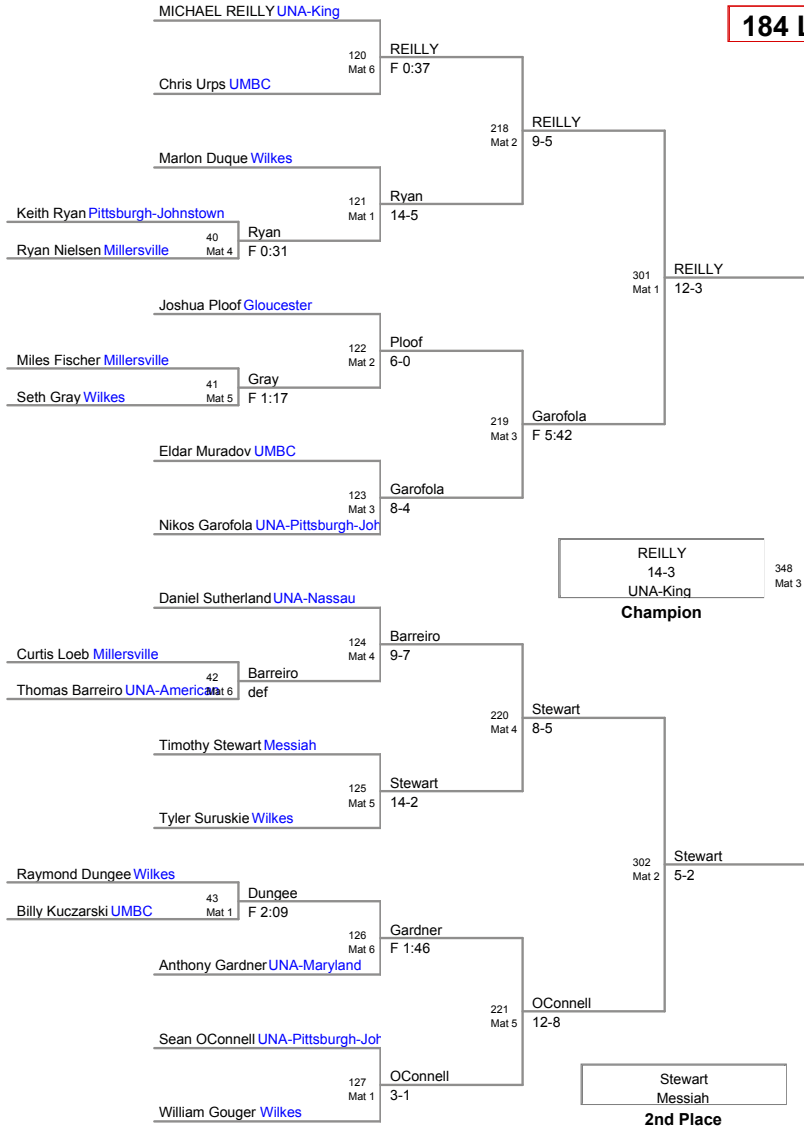

2011 Wilkes Open
College

125 Lbs

2011 Wilkes Open
College

133 Lbs

2011 Wilkes Open
College

149 Lbs

2011 Wilkes Open
College

165 Lbs

2011 Wilkes Open
College

174 Lbs

2011 Wilkes Open
College

184 Lbs

2011 Wilkes Open
College

197 Lbs

2011 Wilkes Open
College

285 Lbs