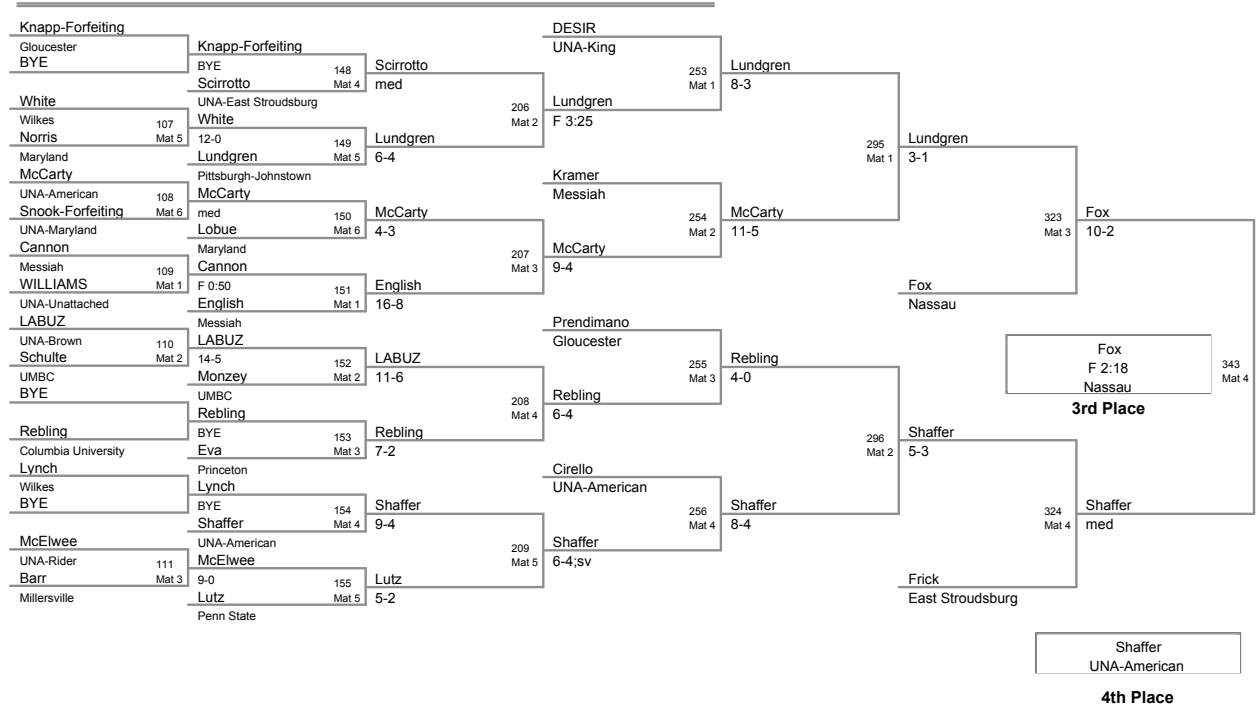

2011 Wilkes Open
College

125 Lbs

2011 Wilkes Open
College

133 Lbs

2011 Wilkes Open
College

149 Lbs

2011 Wilkes Open
College

165 Lbs