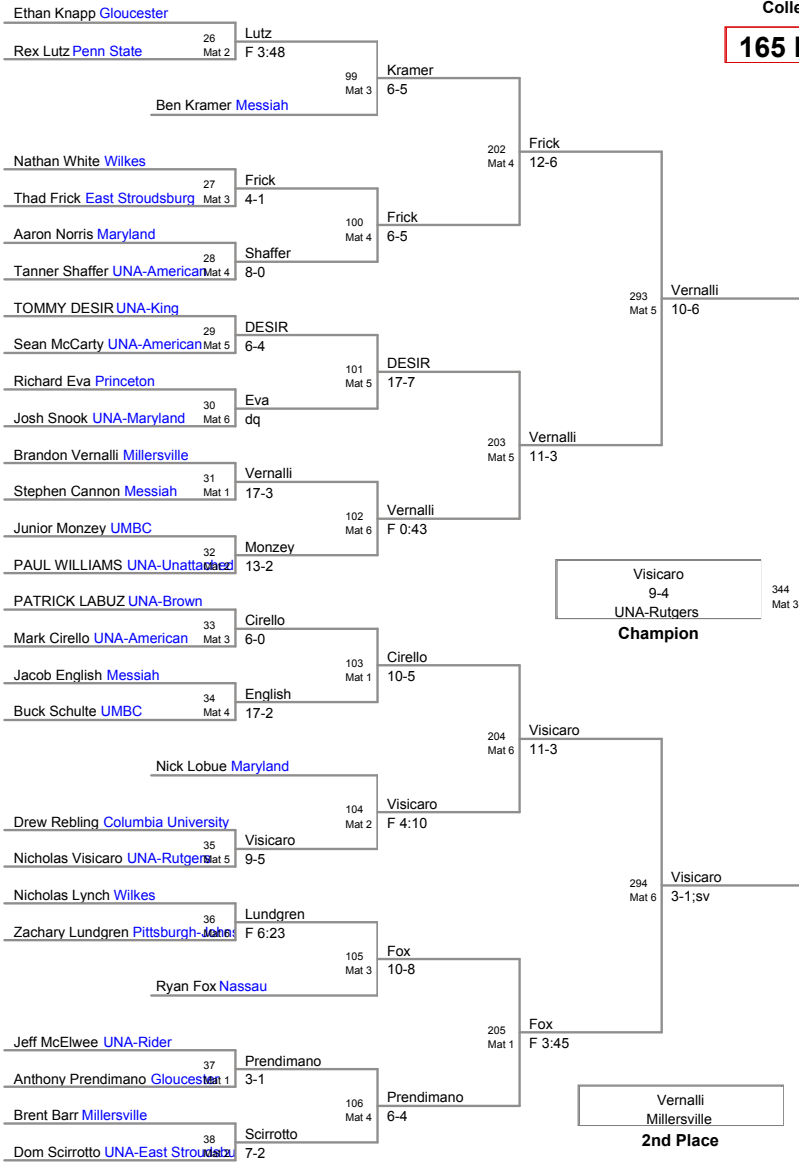

2011 Wilkes Open
College

125 Lbs

2011 Wilkes Open
College

133 Lbs

2011 Wilkes Open
College

149 Lbs

2011 Wilkes Open
College

165 Lbs

2011 Wilkes Open
College

174 Lbs

2011 Wilkes Open
College

184 Lbs

2011 Wilkes Open
College

197 Lbs

2011 Wilkes Open
College

285 Lbs