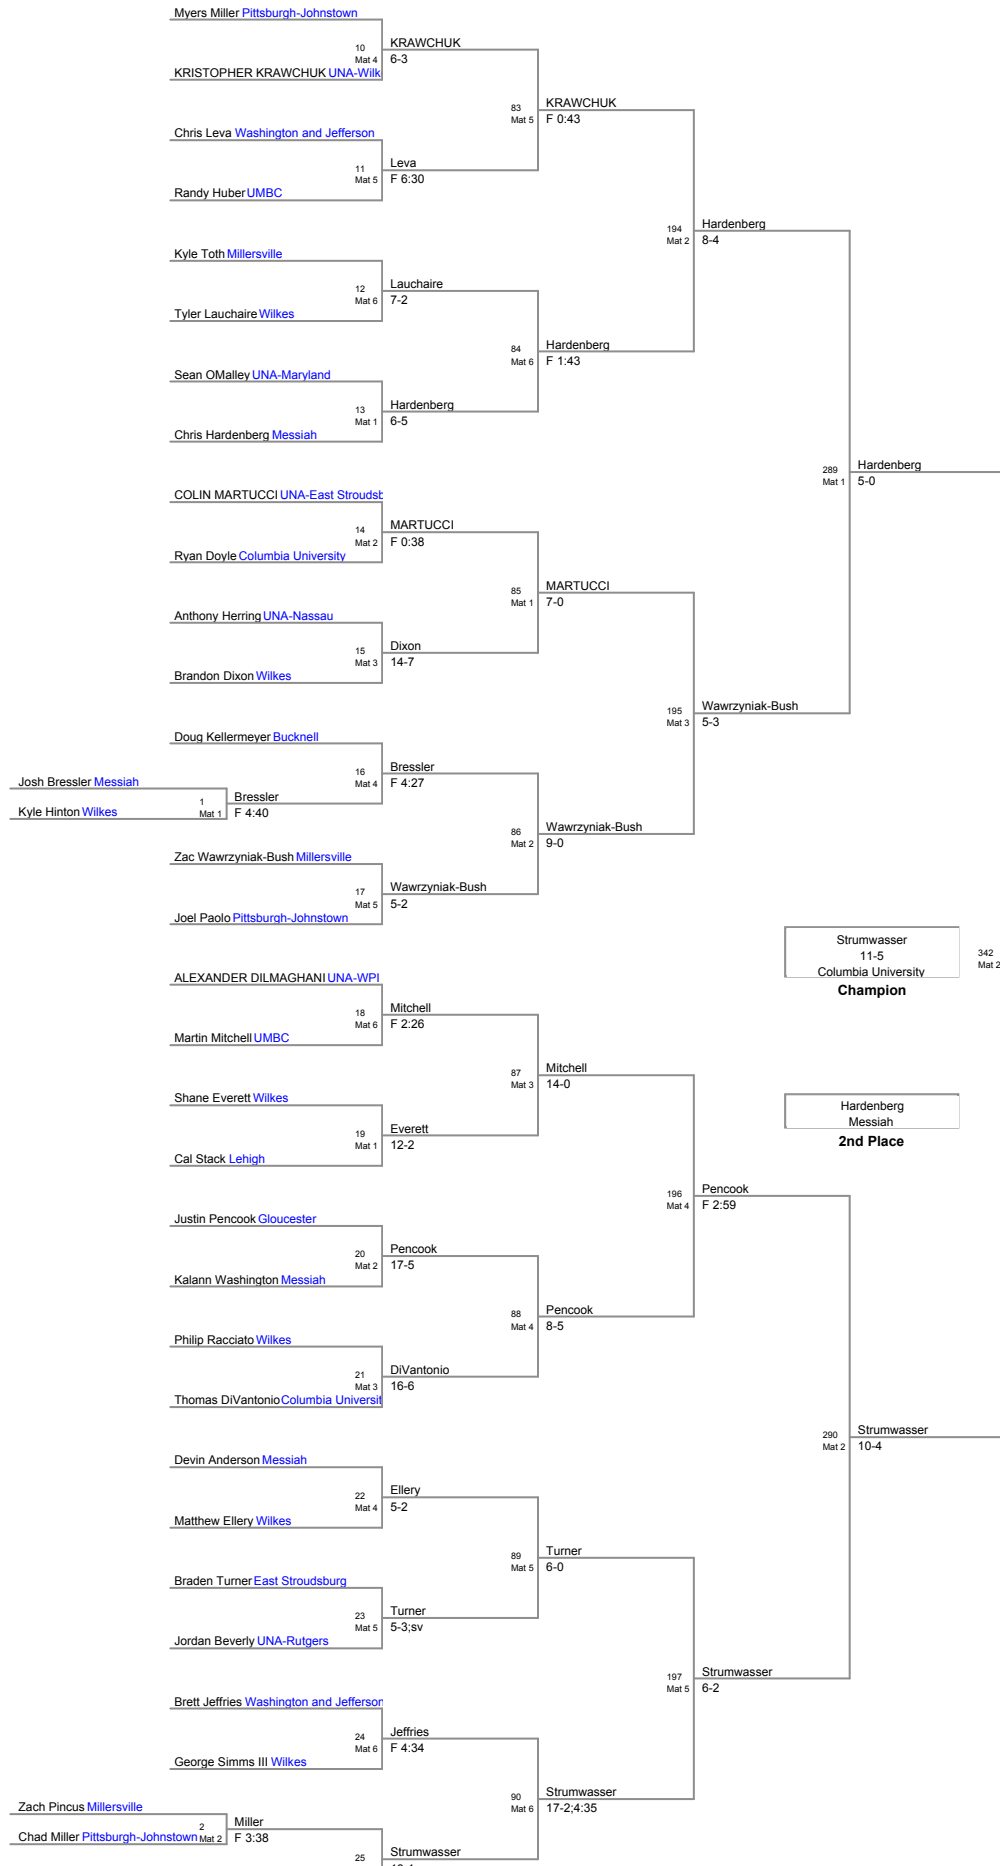

2011 Wilkes Open
College

125 Lbs

2011 Wilkes Open
College

133 Lbs

2011 Wilkes Open
College

149 Lbs

2011 Wilkes Open
College

165 Lbs

2011 Wilkes Open
College

174 Lbs

2011 Wilkes Open
College

184 Lbs

2011 Wilkes Open
College

197 Lbs

2011 Wilkes Open
College

285 Lbs