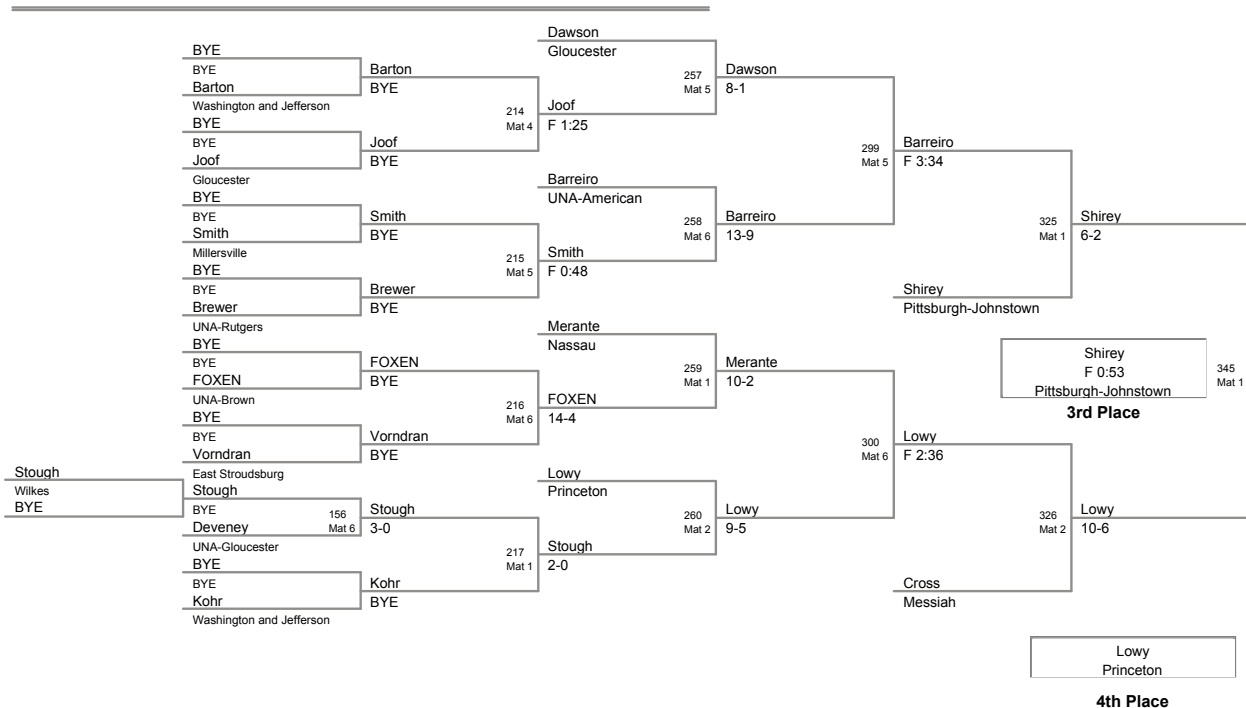

2011 Wilkes Open
College

125 Lbs

2011 Wilkes Open
College

133 Lbs

2011 Wilkes Open
College

149 Lbs

2011 Wilkes Open
College

165 Lbs

2011 Wilkes Open
College

174 Lbs

2011 Wilkes Open
College

184 Lbs

2011 Wilkes Open
College

197 Lbs

2011 Wilkes Open
College

285 Lbs