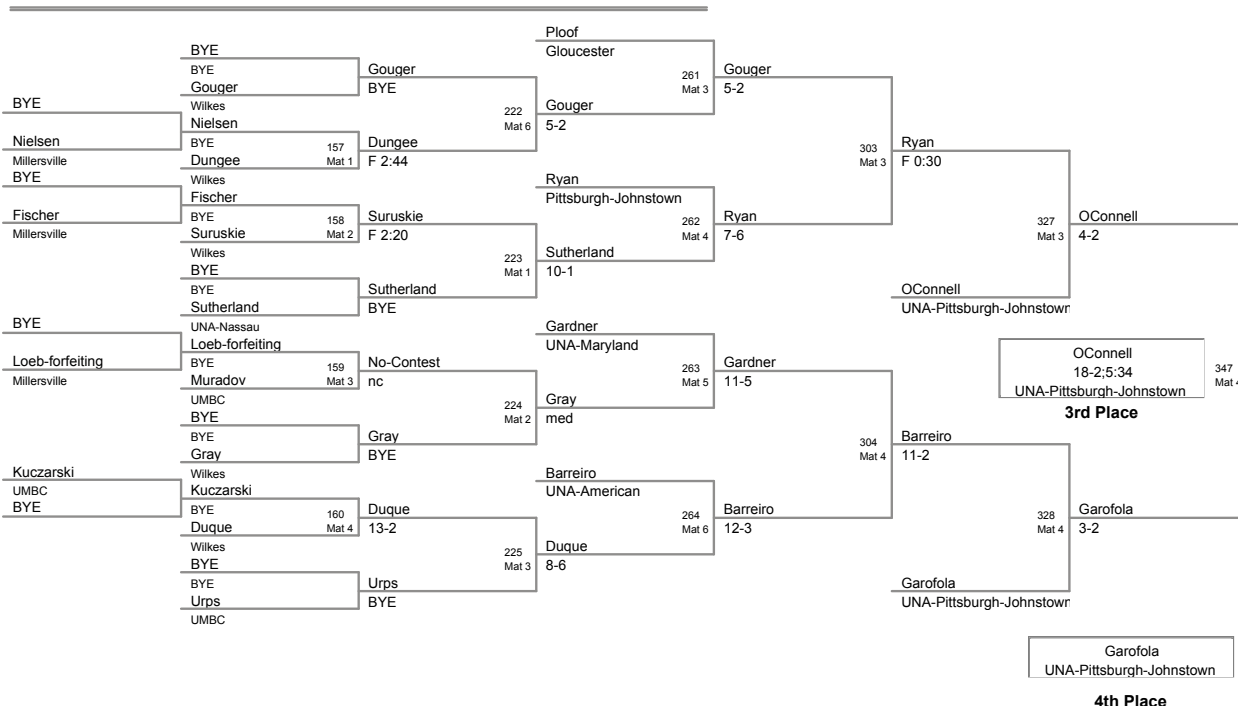

2011 Wilkes Open
College

184 Lbs