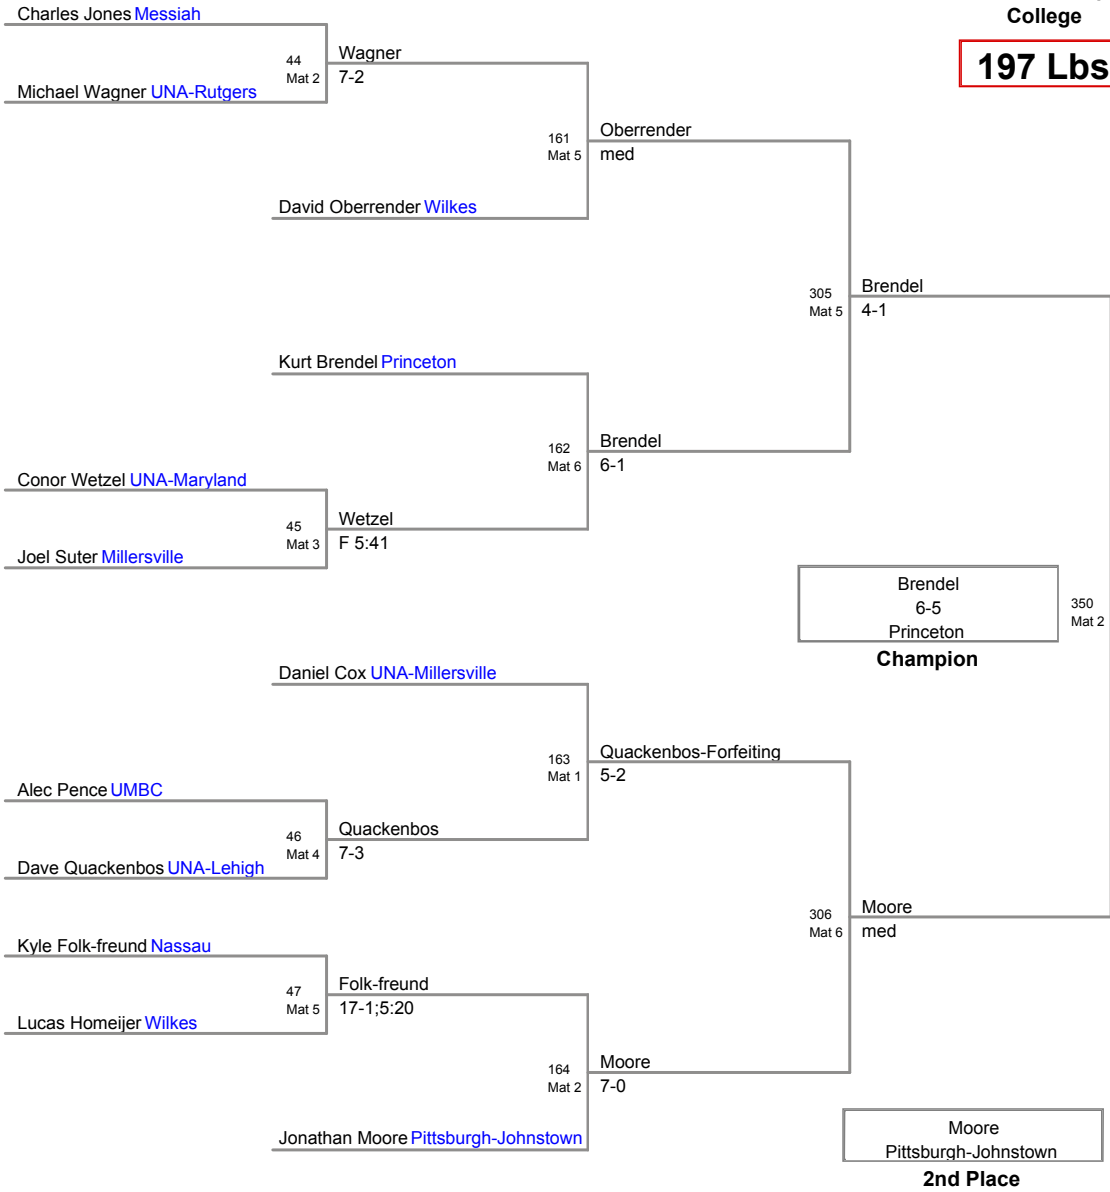

2011 Wilkes Open
College

125 Lbs

2011 Wilkes Open
College

133 Lbs

2011 Wilkes Open
College

149 Lbs

2011 Wilkes Open
College

165 Lbs

2011 Wilkes Open
College

174 Lbs

2011 Wilkes Open
College

184 Lbs

2011 Wilkes Open
College

197 Lbs

2011 Wilkes Open
College

285 Lbs