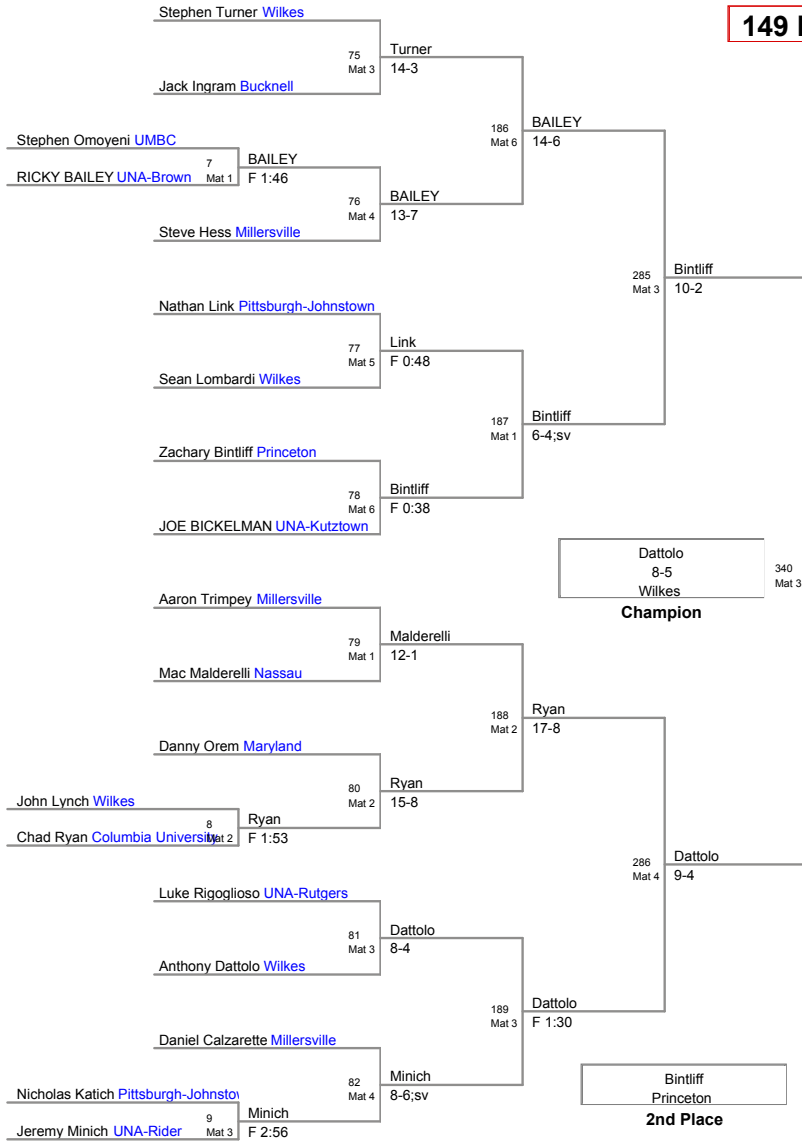

2011 Wilkes Open
College

125 Lbs

2011 Wilkes Open
College

133 Lbs

2011 Wilkes Open
College

149 Lbs

2011 Wilkes Open
College

165 Lbs

2011 Wilkes Open
College

174 Lbs

2011 Wilkes Open
College

184 Lbs

2011 Wilkes Open
College

197 Lbs

2011 Wilkes Open
College

285 Lbs