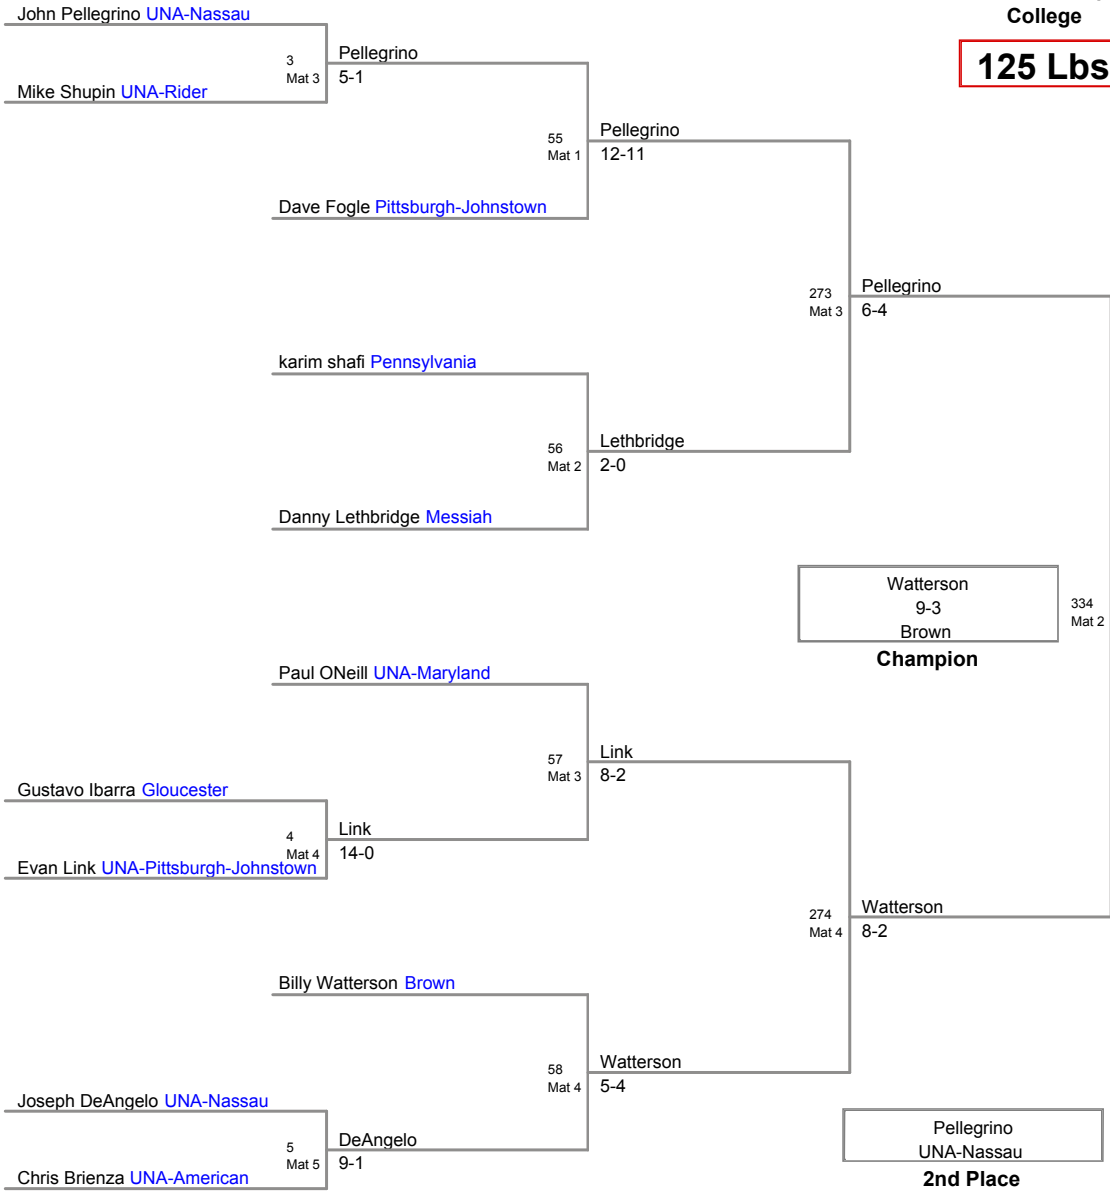

2011 Wilkes Open
College

125 Lbs

2011 Wilkes Open
College

133 Lbs

2011 Wilkes Open
College

149 Lbs

2011 Wilkes Open
College

165 Lbs

2011 Wilkes Open
College

174 Lbs

2011 Wilkes Open
College

184 Lbs

2011 Wilkes Open
College

197 Lbs

2011 Wilkes Open
College

285 Lbs