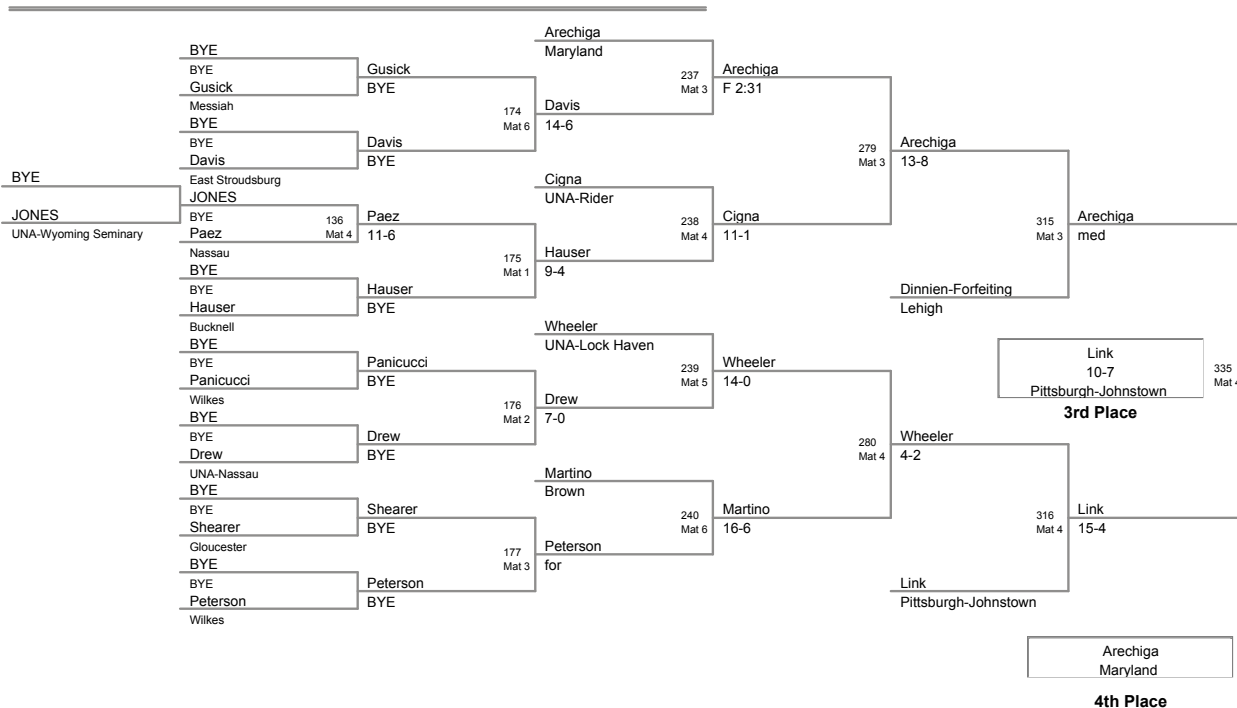

2011 Wilkes Open
College

125 Lbs

2011 Wilkes Open
College

133 Lbs

2011 Wilkes Open
College

149 Lbs

2011 Wilkes Open
College

165 Lbs

2011 Wilkes Open
College

174 Lbs

2011 Wilkes Open
College

184 Lbs

2011 Wilkes Open
College

197 Lbs

2011 Wilkes Open
College

285 Lbs