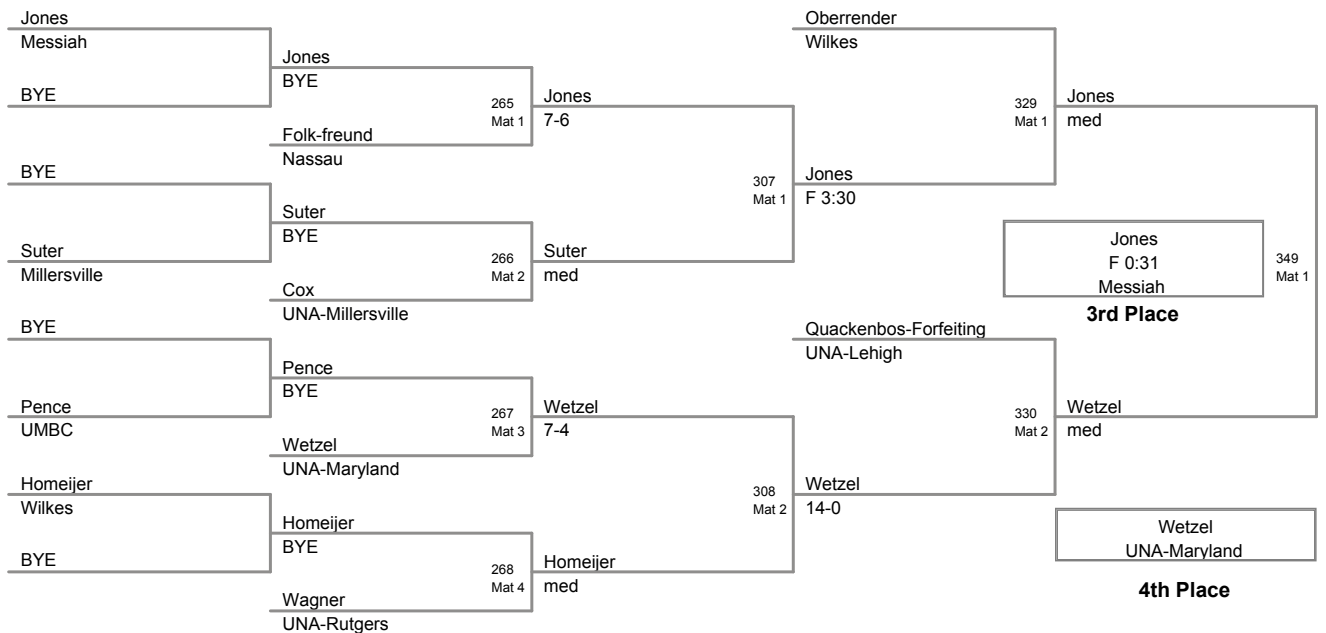

2011 Wilkes Open
College

174 Lbs

2011 Wilkes Open
College

184 Lbs

2011 Wilkes Open
College

197 Lbs

2011 Wilkes Open
College

285 Lbs