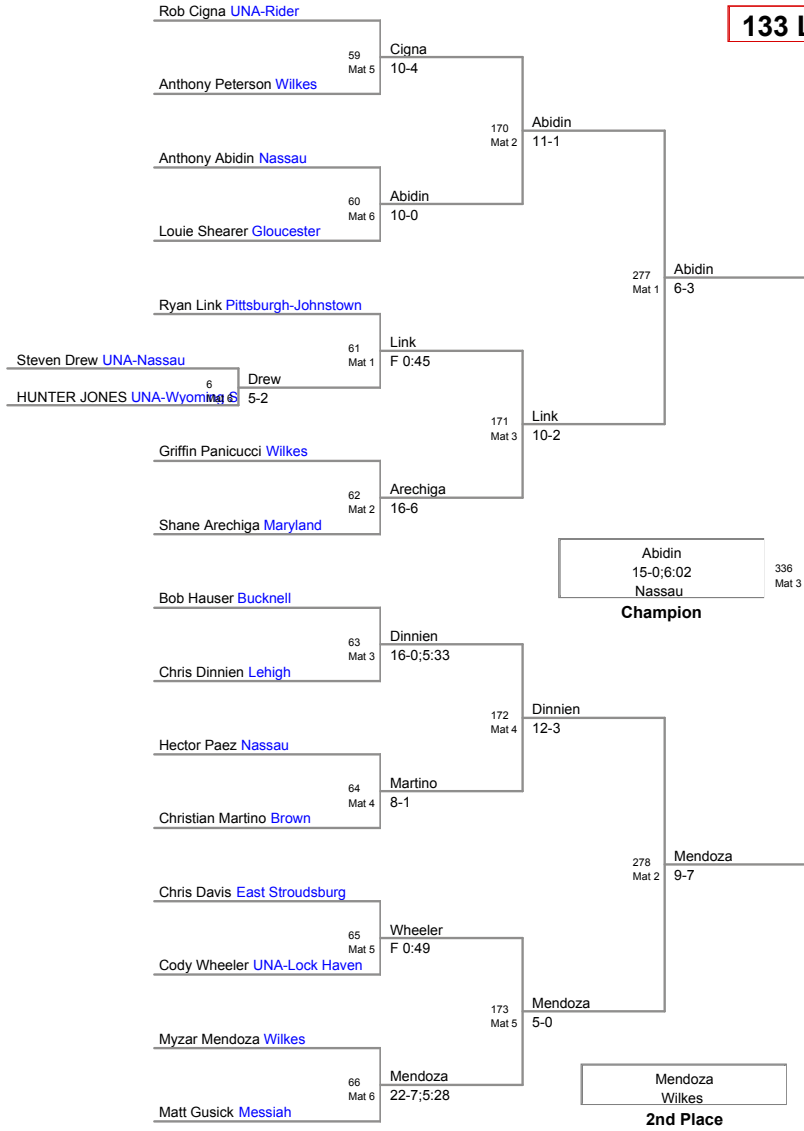

2011 Wilkes Open
College

125 Lbs

2011 Wilkes Open
College

133 Lbs

2011 Wilkes Open
College

149 Lbs

2011 Wilkes Open
College

165 Lbs

2011 Wilkes Open
College

174 Lbs

2011 Wilkes Open
College

184 Lbs

2011 Wilkes Open
College

197 Lbs

2011 Wilkes Open
College

285 Lbs