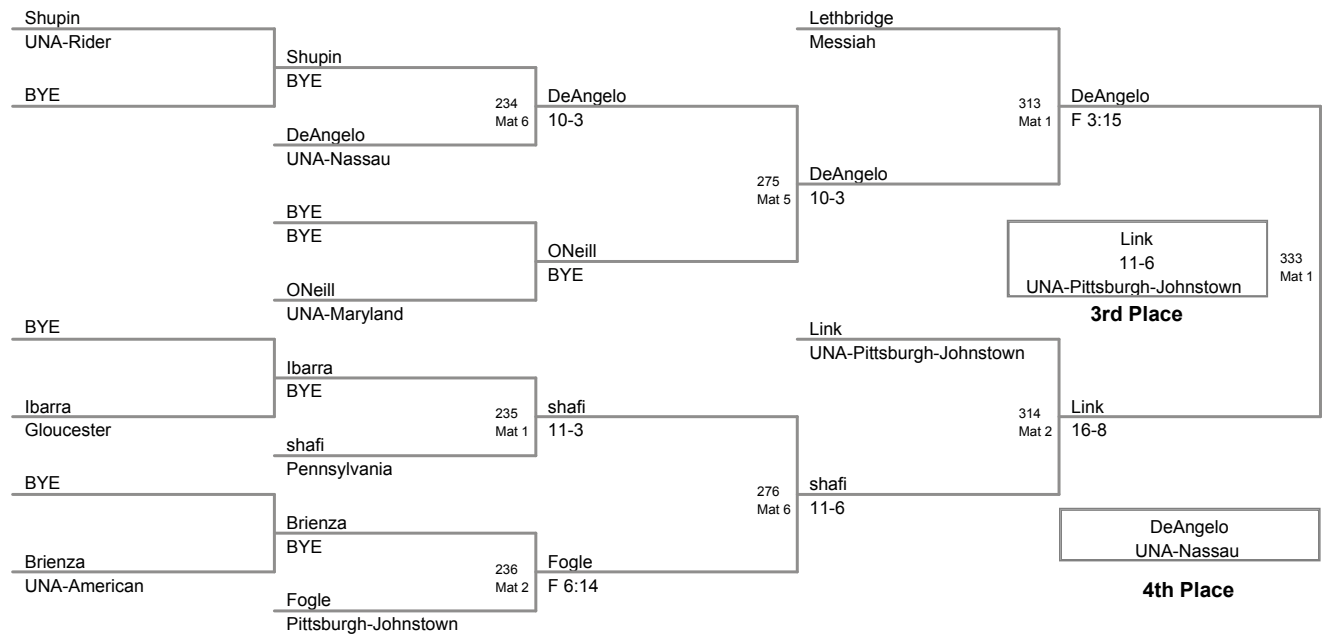

2011 Wilkes Open
College

125 Lbs

2011 Wilkes Open
College

133 Lbs

2011 Wilkes Open
College

149 Lbs

2011 Wilkes Open
College

165 Lbs