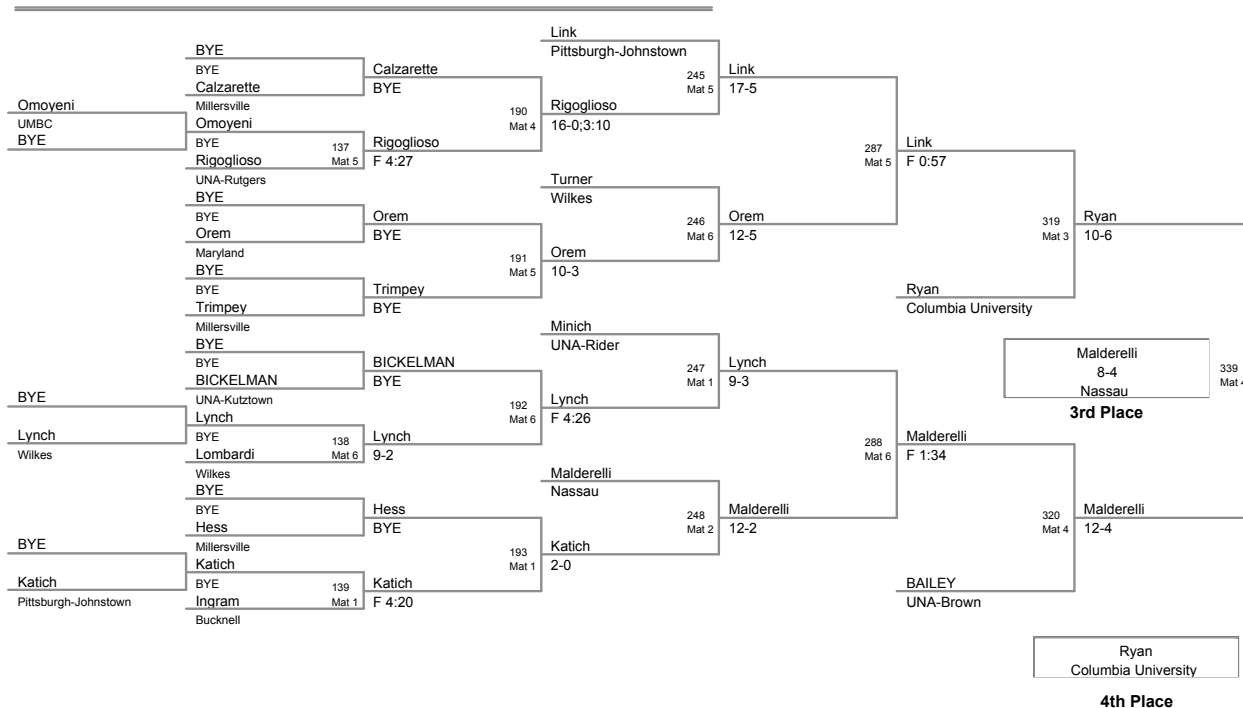

2011 Wilkes Open
College

125 Lbs

2011 Wilkes Open
College

133 Lbs

2011 Wilkes Open
College

149 Lbs

2011 Wilkes Open
College

165 Lbs