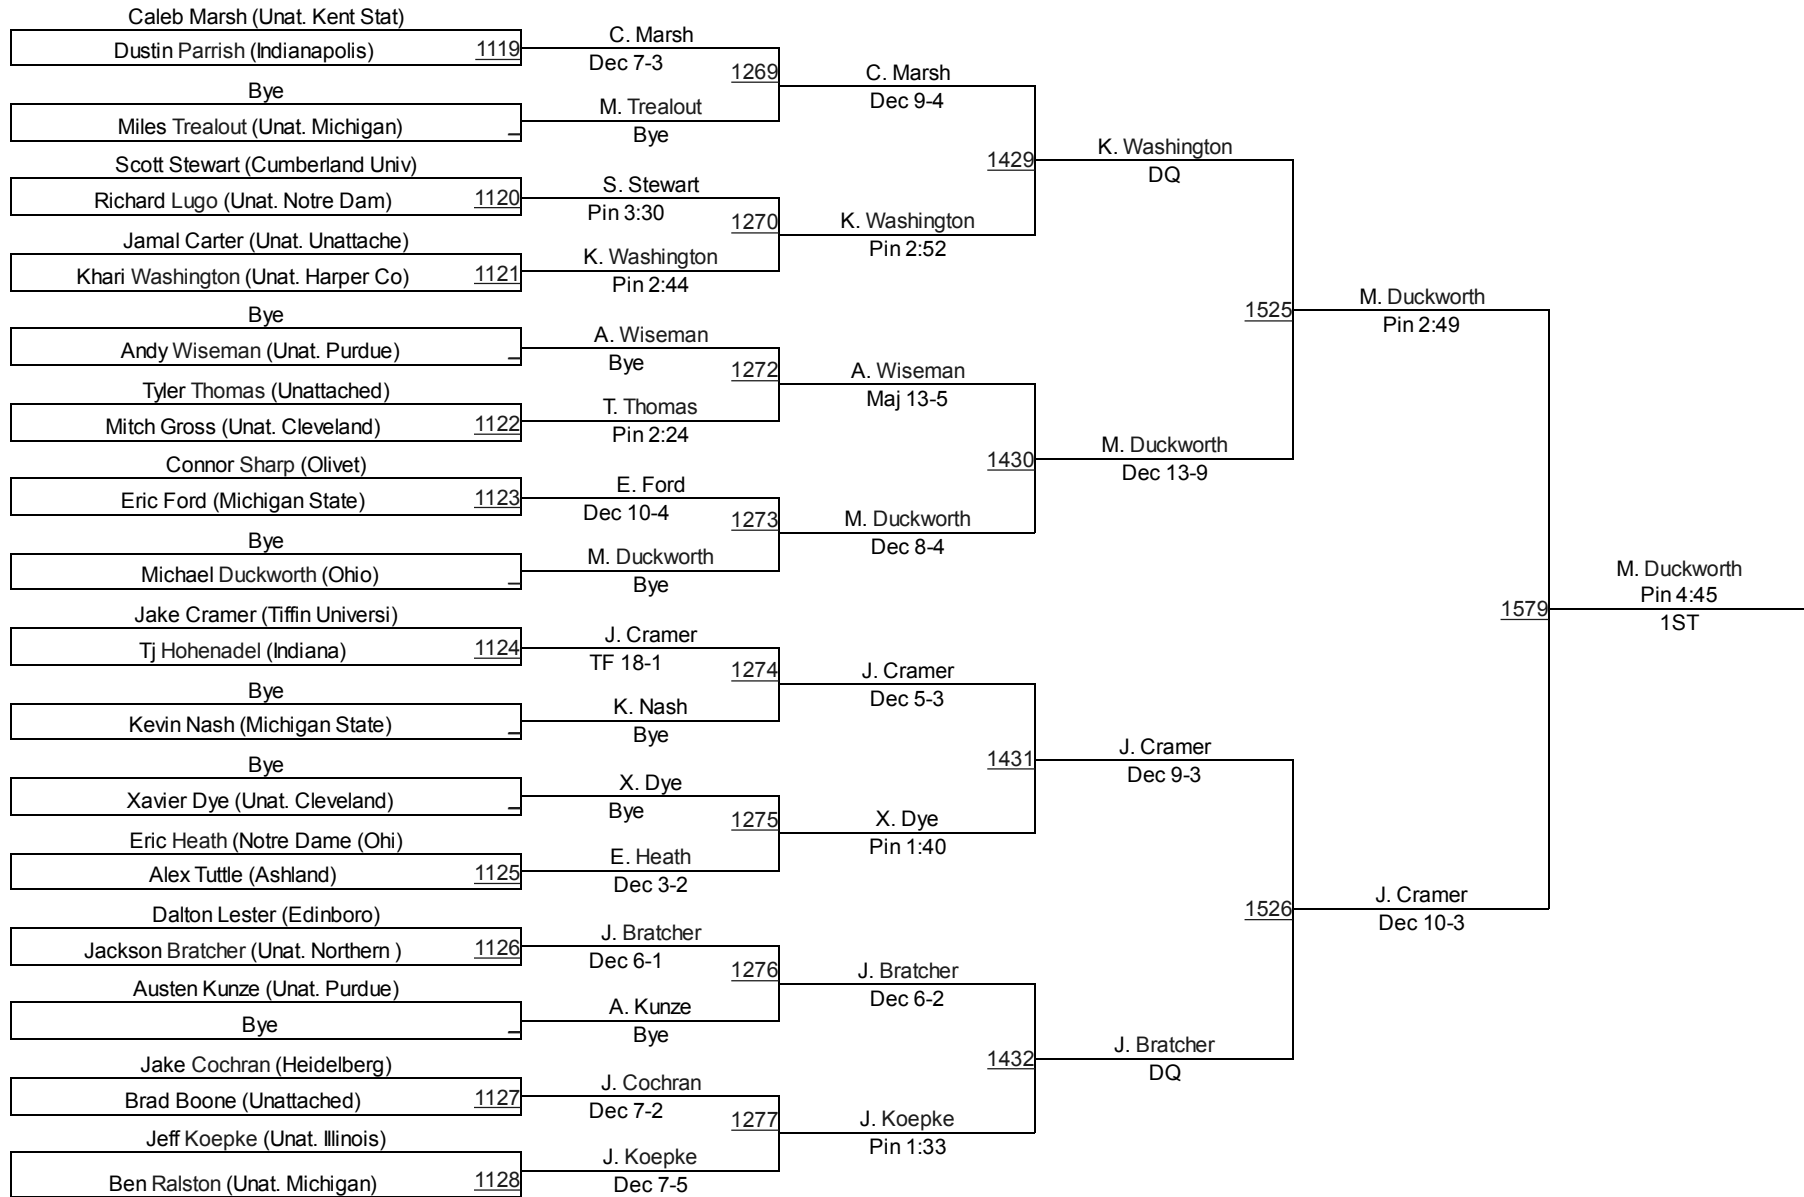

Michigan State Open

Freshman/Sophomore 174