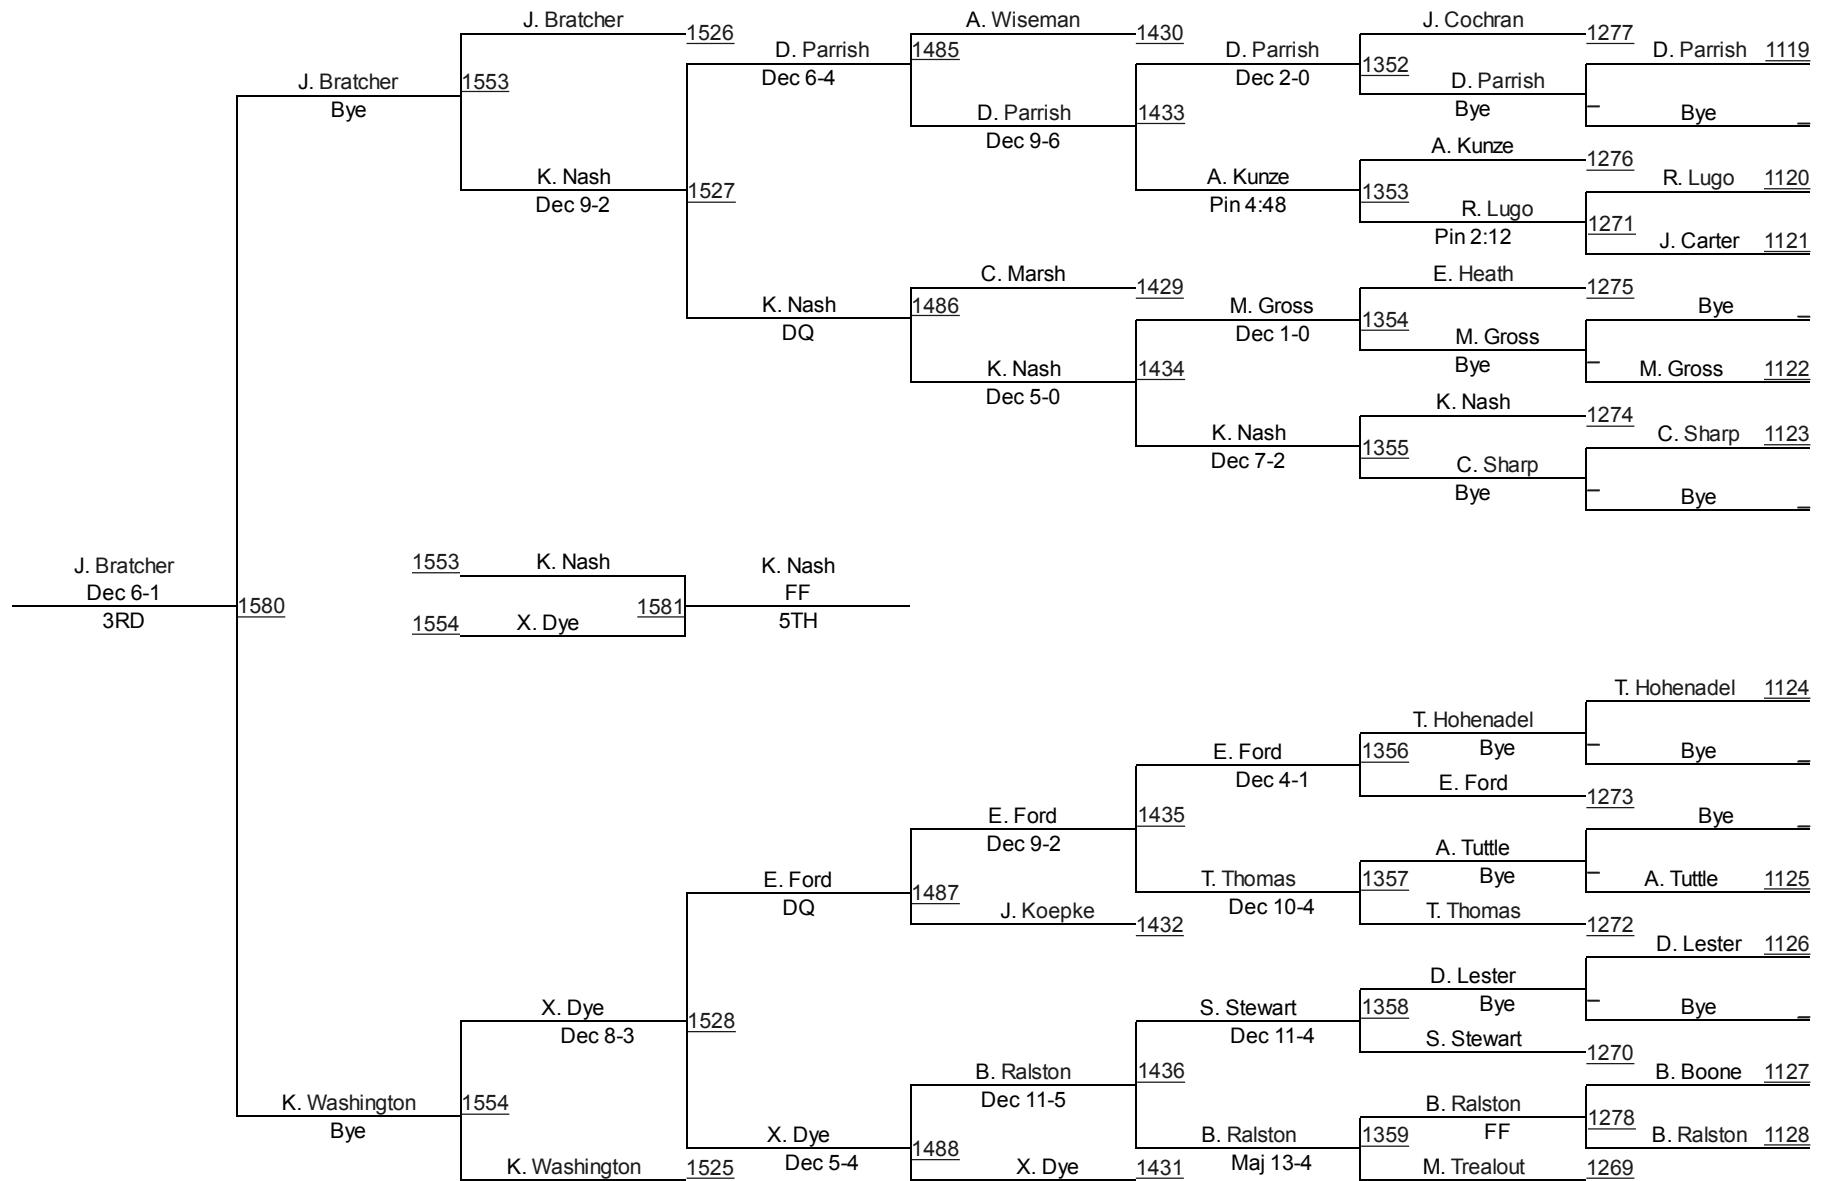

1421	A. Fondale Dec 8-2	C. Walters Dec 4-2	
1422	D. Rebling Dec 7-2	M. Ottinger Dec 8-2	
1423	B. Villaret Pin 0:50	B. Villaret Dec 8-3	
1424	K. Brown Dec 6-4	N. Proctor Dec 10-3	
1521	M. Ottinger Dec 3-2		
1522	N. Proctor Dec 5-3		
1576	N. Proctor Dec 3-2 1ST		

Freshman/Sophomore 165

Michigan State Open

Freshman/Sophomore 174

Freshman/Sophomore 174

Michigan State Open

Freshman/Sophomore 184

Freshman/Sophomore 184

Michigan State Open

Freshman/Sophomore 197

Freshman/Sophomore 197

Michigan State Open

Freshman/Sophomore 285

Freshman/Sophomore 285