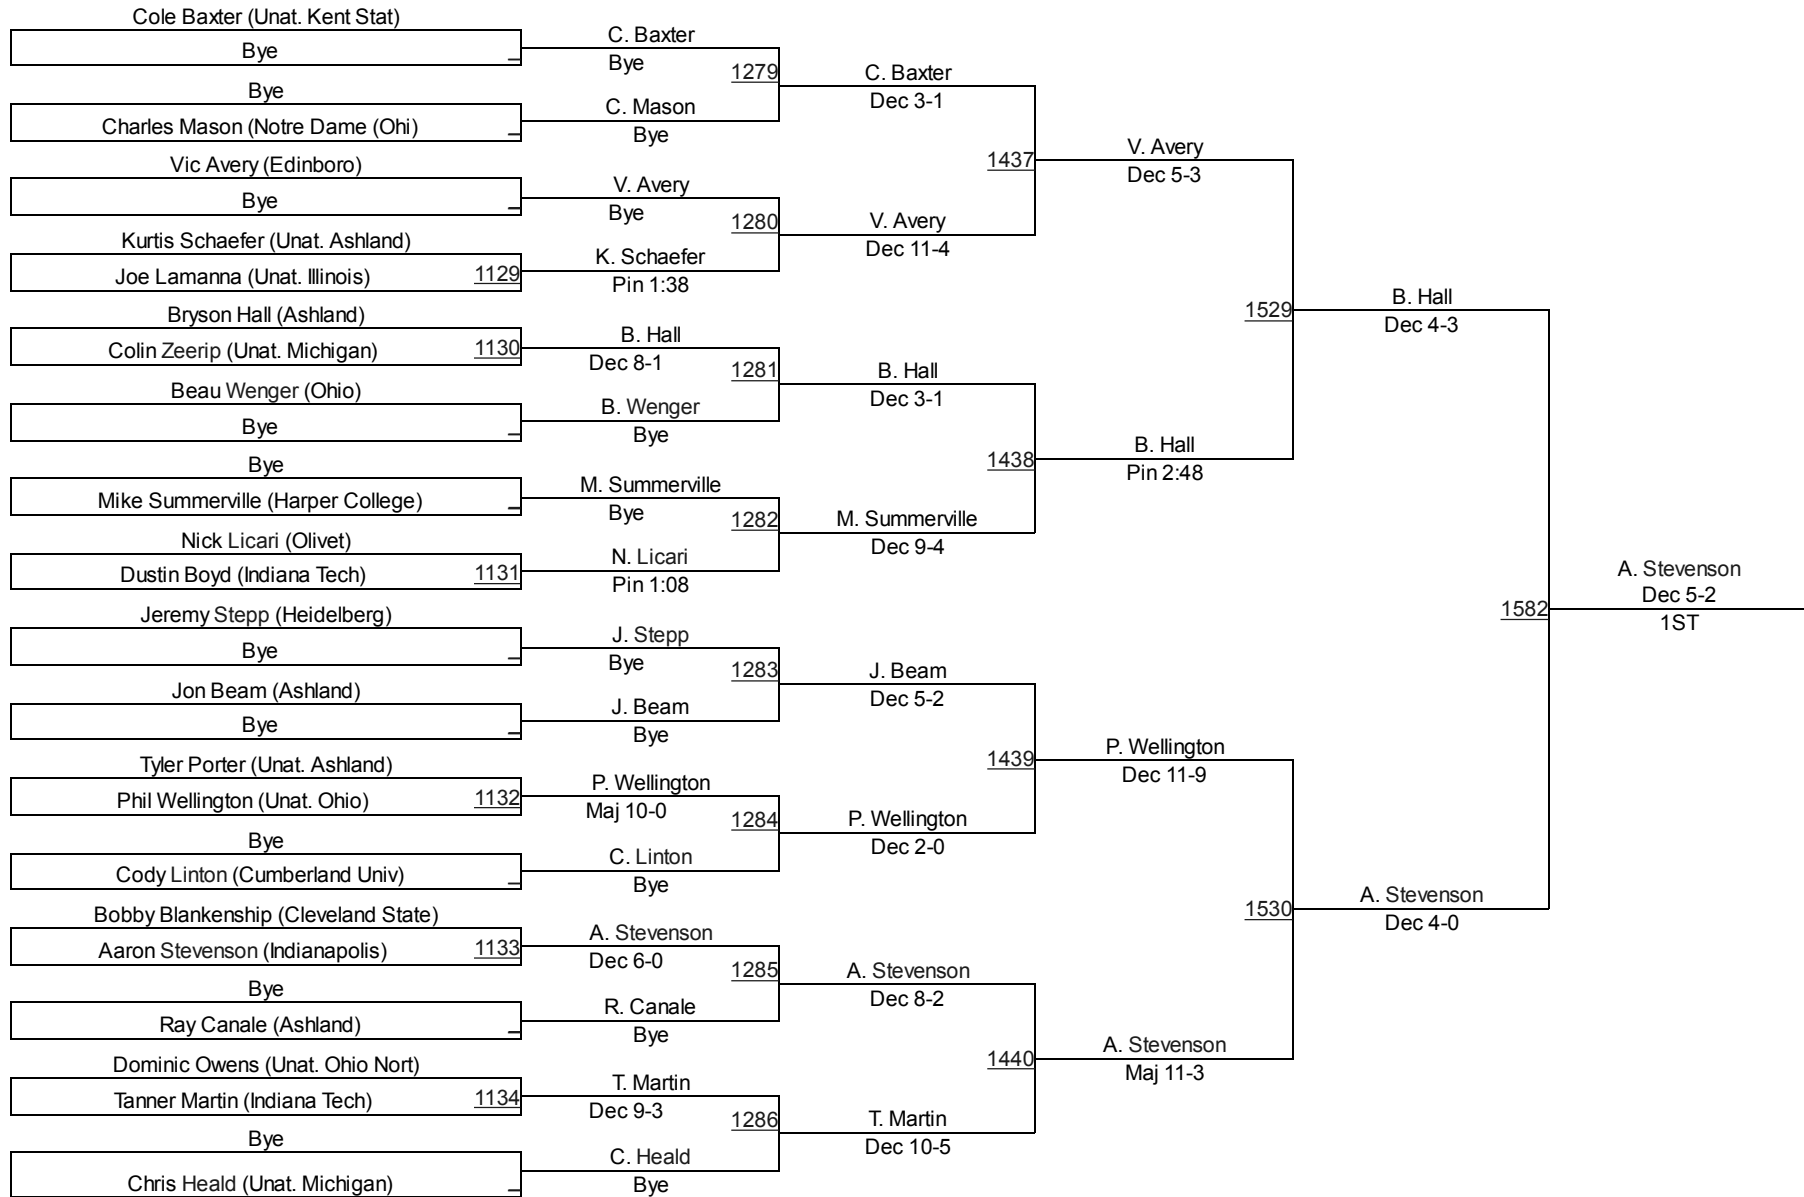

1421	A. Fondale Dec 8-2	C. Walters Dec 4-2	
1422	D. Rebling Dec 7-2	M. Ottinger Dec 8-2	
1423	B. Villaret Pin 0:50	B. Villaret Dec 8-3	
1424	K. Brown Dec 6-4	N. Proctor Dec 10-3	
1521	M. Ottinger Dec 3-2		
1522	N. Proctor Dec 5-3		
1576	N. Proctor Dec 3-2 1ST		

Freshman/Sophomore 165

Michigan State Open

Freshman/Sophomore 174

Freshman/Sophomore 174

Michigan State Open

Freshman/Sophomore 184

Freshman/Sophomore 184

Michigan State Open

Freshman/Sophomore 197

Freshman/Sophomore 197

Michigan State Open

Freshman/Sophomore 285

Freshman/Sophomore 285