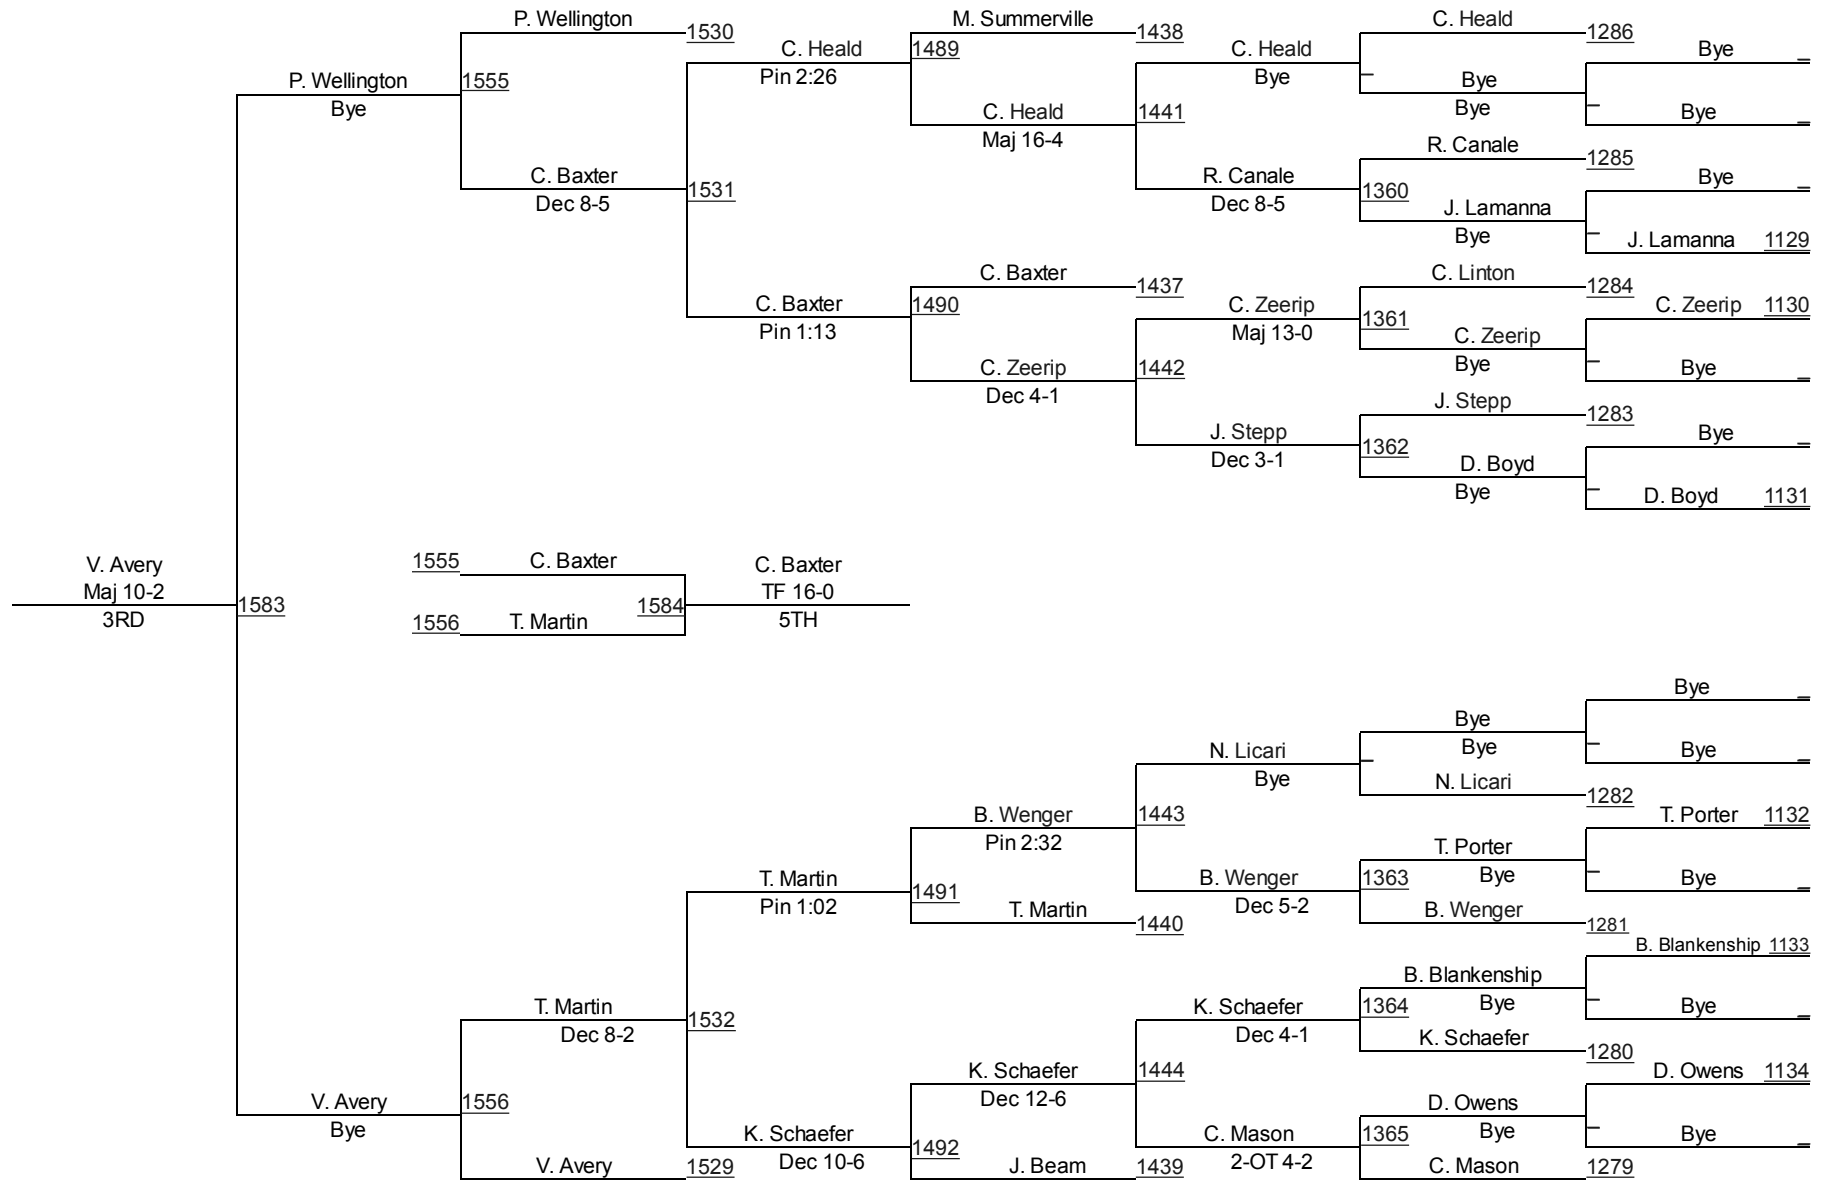

1421	A. Fondale Dec 8-2	C. Walters Dec 4-2	
1422	D. Rebling Dec 7-2	M. Ottinger Dec 8-2	
1423	B. Villaret Pin 0:50	B. Villaret Dec 8-3	
1424	K. Brown Dec 6-4	N. Proctor Dec 10-3	
1521	M. Ottinger Dec 3-2		
1522	N. Proctor Dec 5-3		
1576	N. Proctor Dec 3-2 1ST		

Freshman/Sophomore 165

Michigan State Open

Freshman/Sophomore 174

Freshman/Sophomore 174

Michigan State Open

Freshman/Sophomore 184

Freshman/Sophomore 184

Michigan State Open

Freshman/Sophomore 197

Freshman/Sophomore 197

Michigan State Open

Freshman/Sophomore 285

Freshman/Sophomore 285