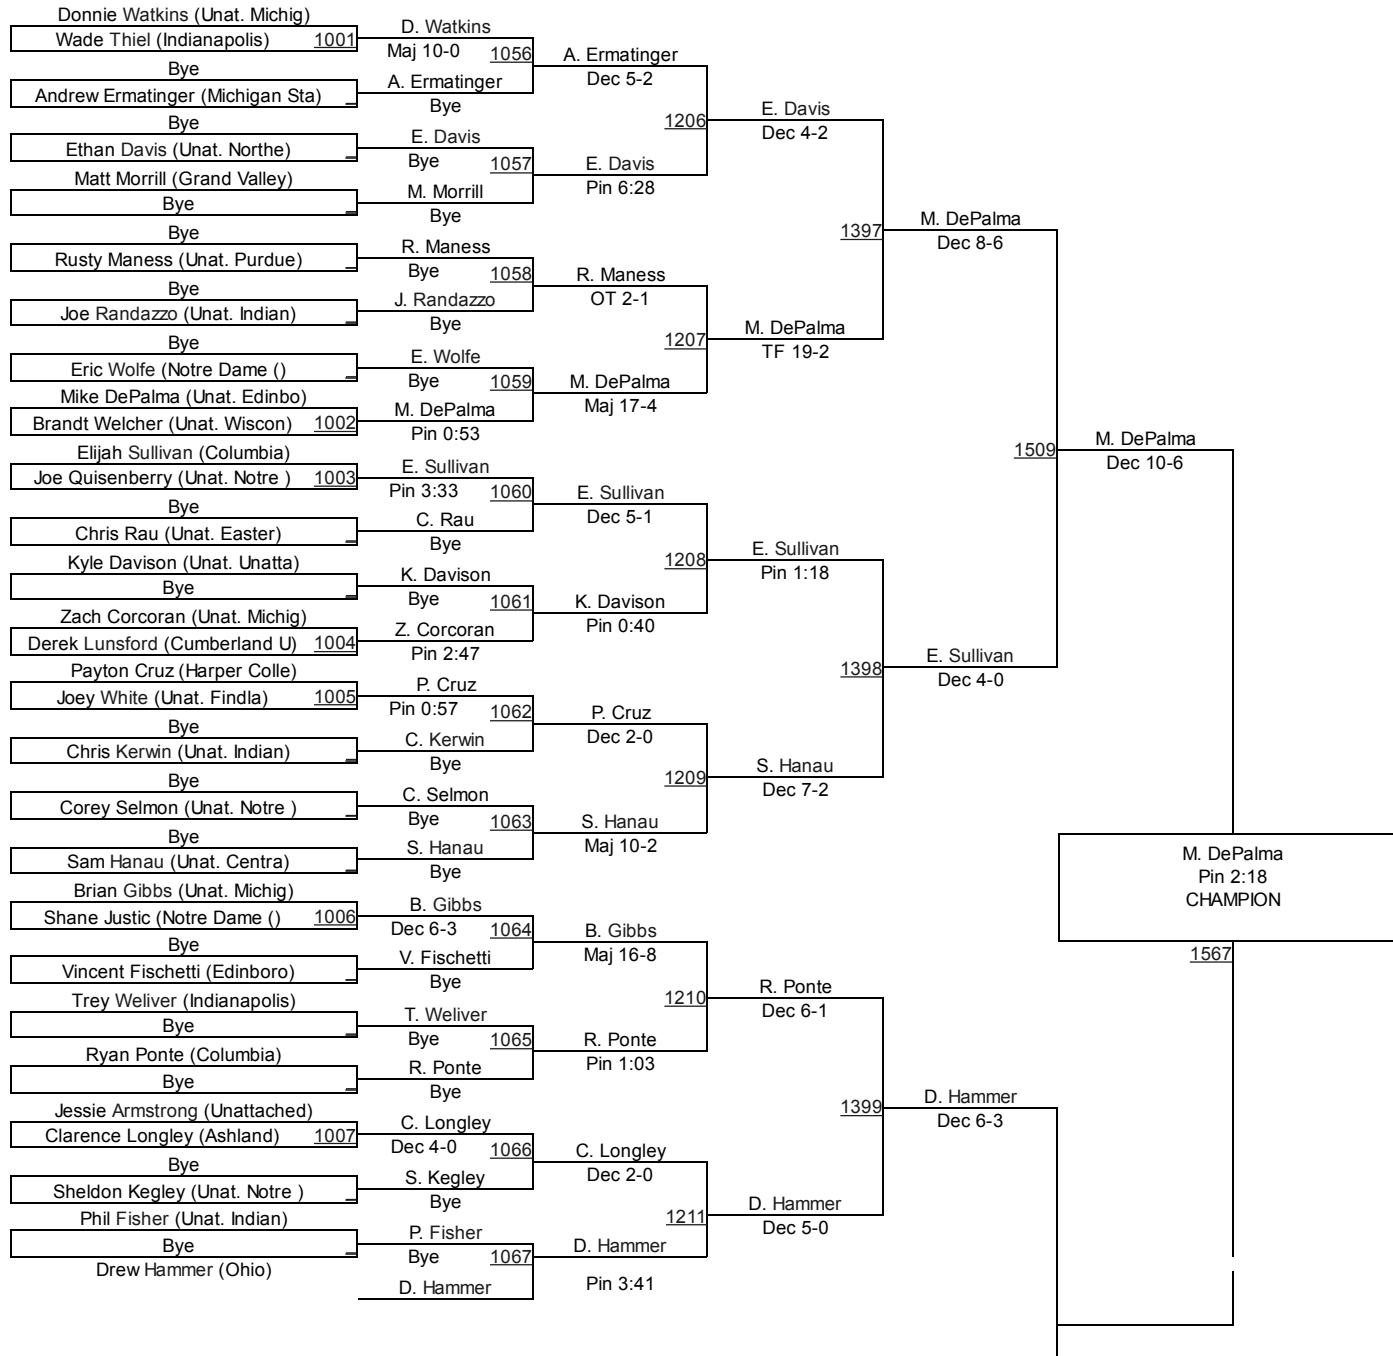

Michigan State Open

Freshman/Sophomore 141