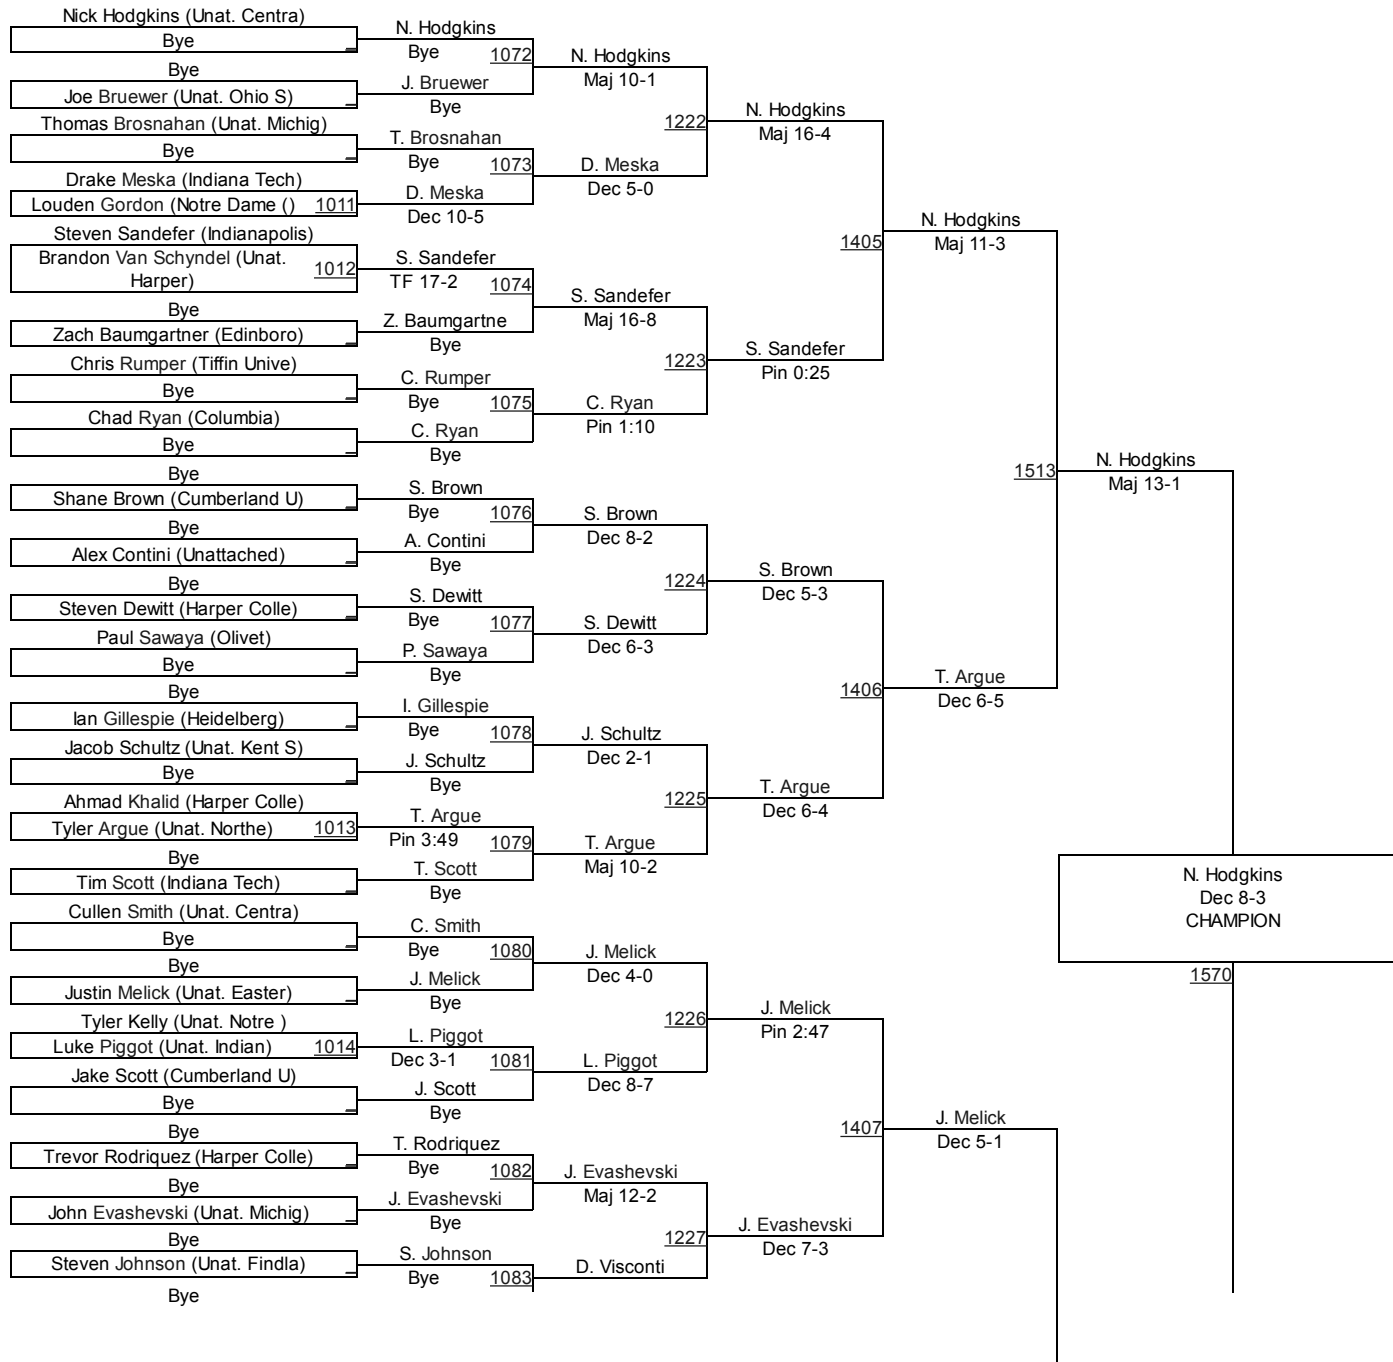

Michigan State Open

Freshman/Sophomore 149