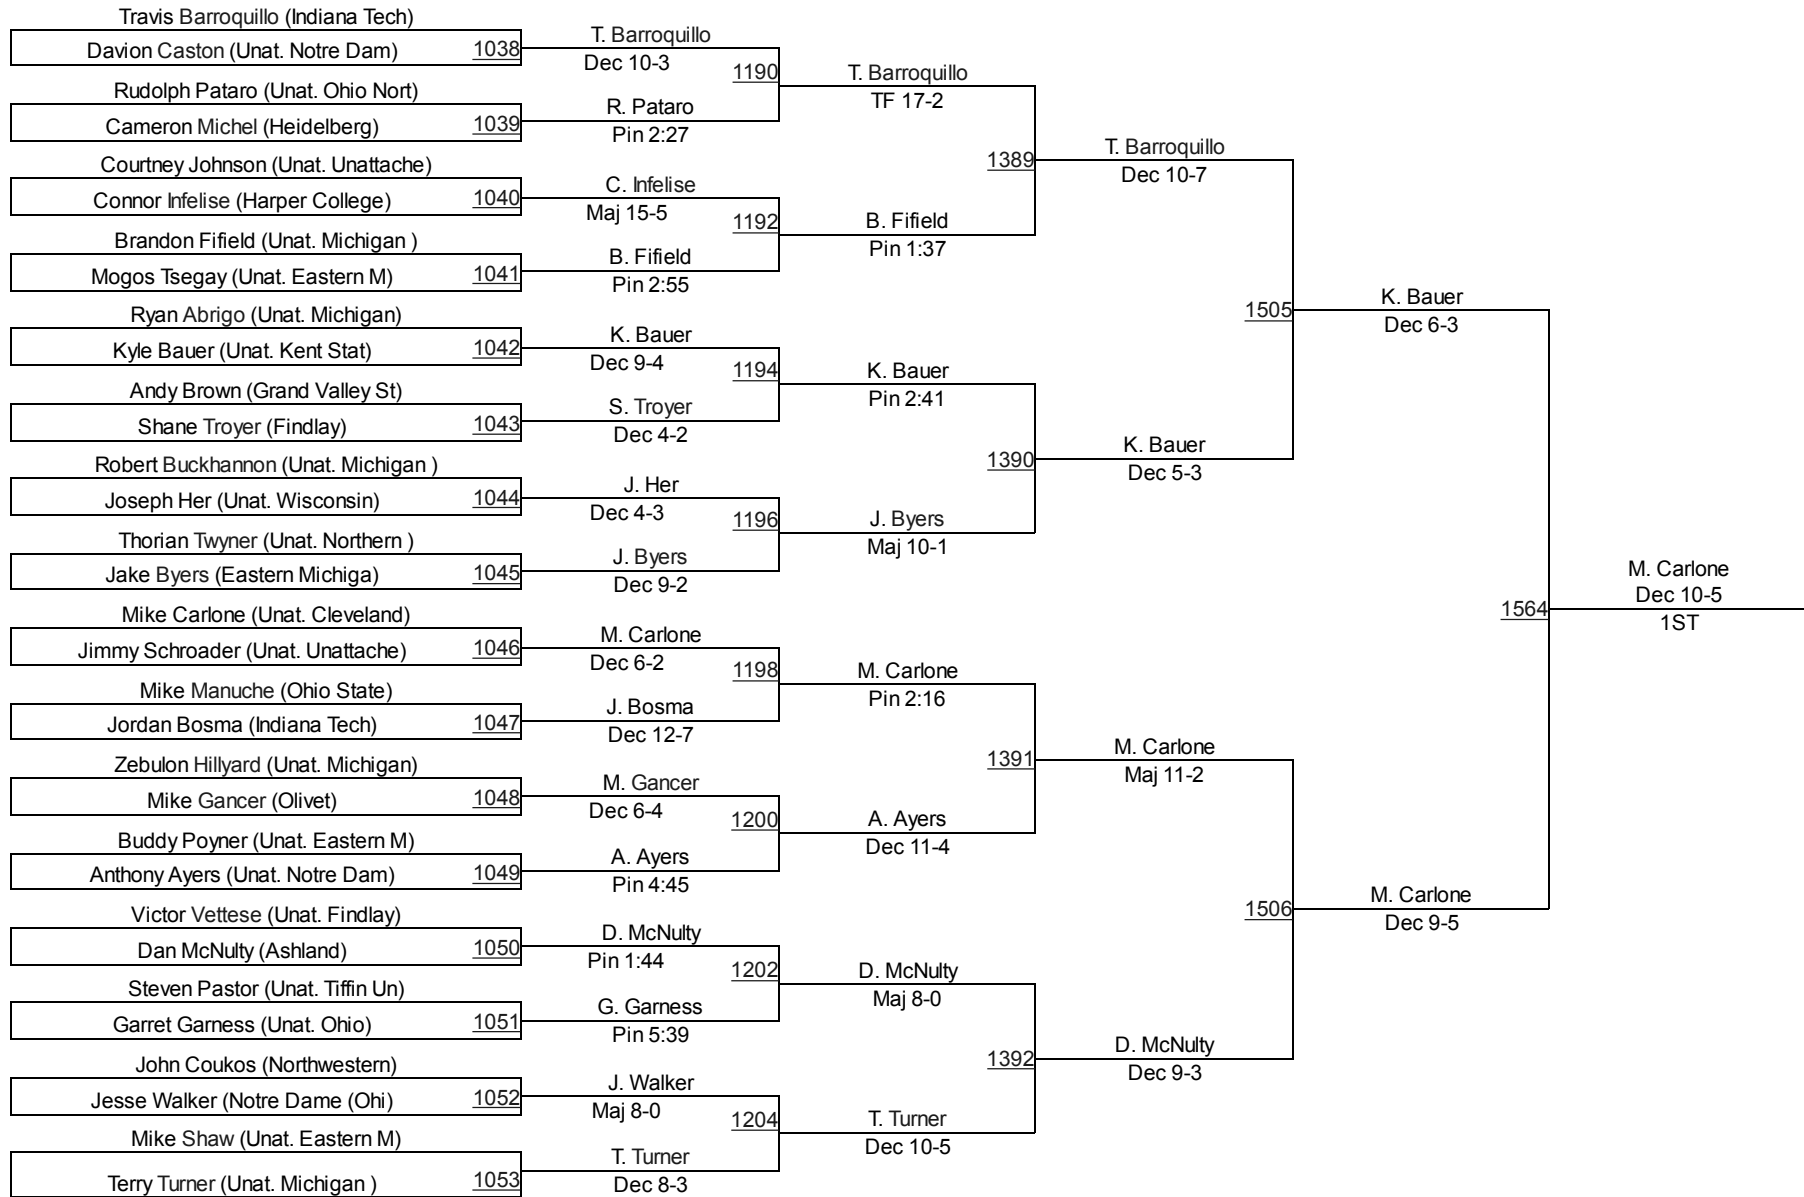

Open 285

Open 285

Michigan State Open

Freshman/Sophomore 125

Michigan State Open

Freshman/Sophomore 133

Freshman/Sophomore 133

Michigan State Open