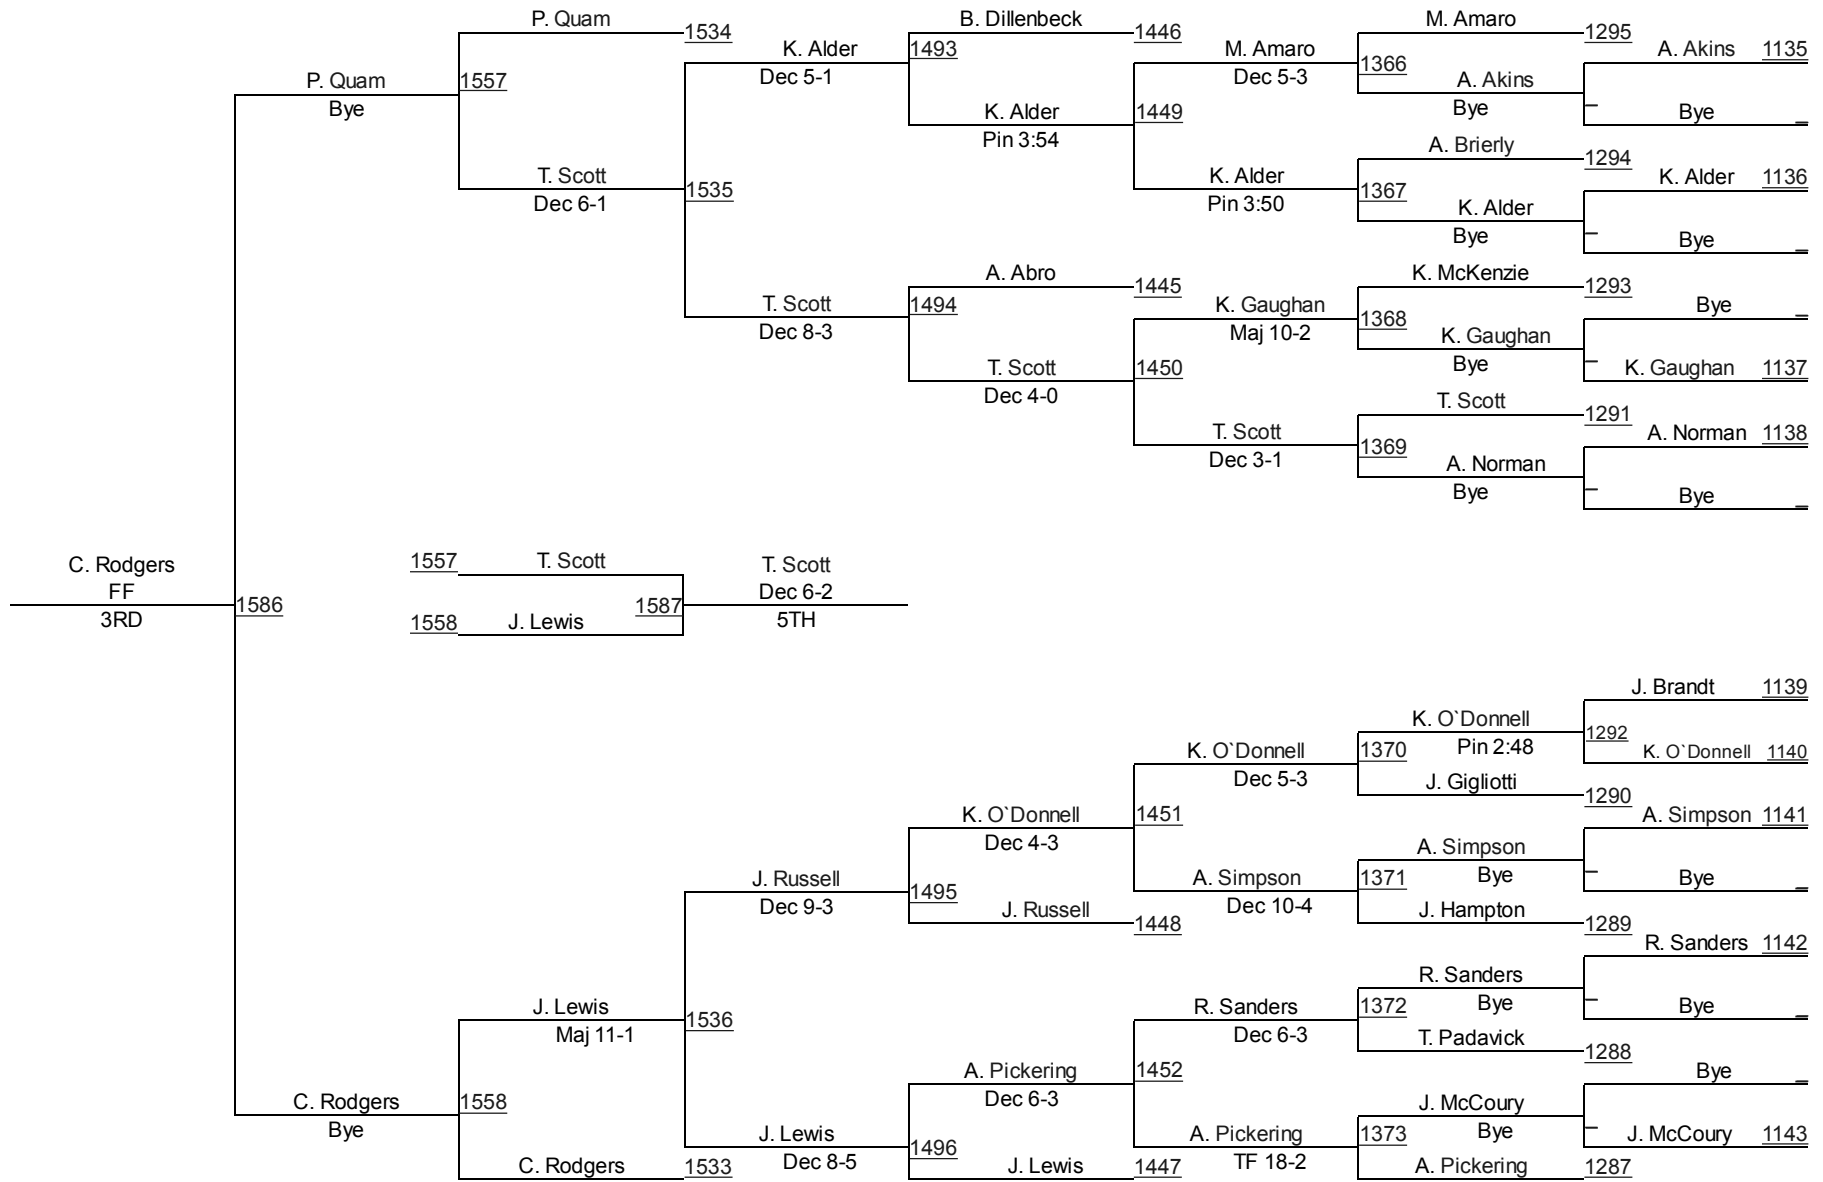

1421	A. Fondale Dec 8-2	C. Walters Dec 4-2	
1422	D. Rebling Dec 7-2	M. Ottinger Dec 8-2	
1423	B. Villaret Pin 0:50	B. Villaret Dec 8-3	
1424	K. Brown Dec 6-4	N. Proctor Dec 10-3	
1521	M. Ottinger Dec 3-2		
1522	N. Proctor Dec 5-3		
1576	N. Proctor Dec 3-2 1ST		

Freshman/Sophomore 165

Michigan State Open

Freshman/Sophomore 174

Freshman/Sophomore 174

Michigan State Open

Freshman/Sophomore 184

Freshman/Sophomore 184

Michigan State Open

Freshman/Sophomore 197

Freshman/Sophomore 197

Michigan State Open

Freshman/Sophomore 285

Freshman/Sophomore 285