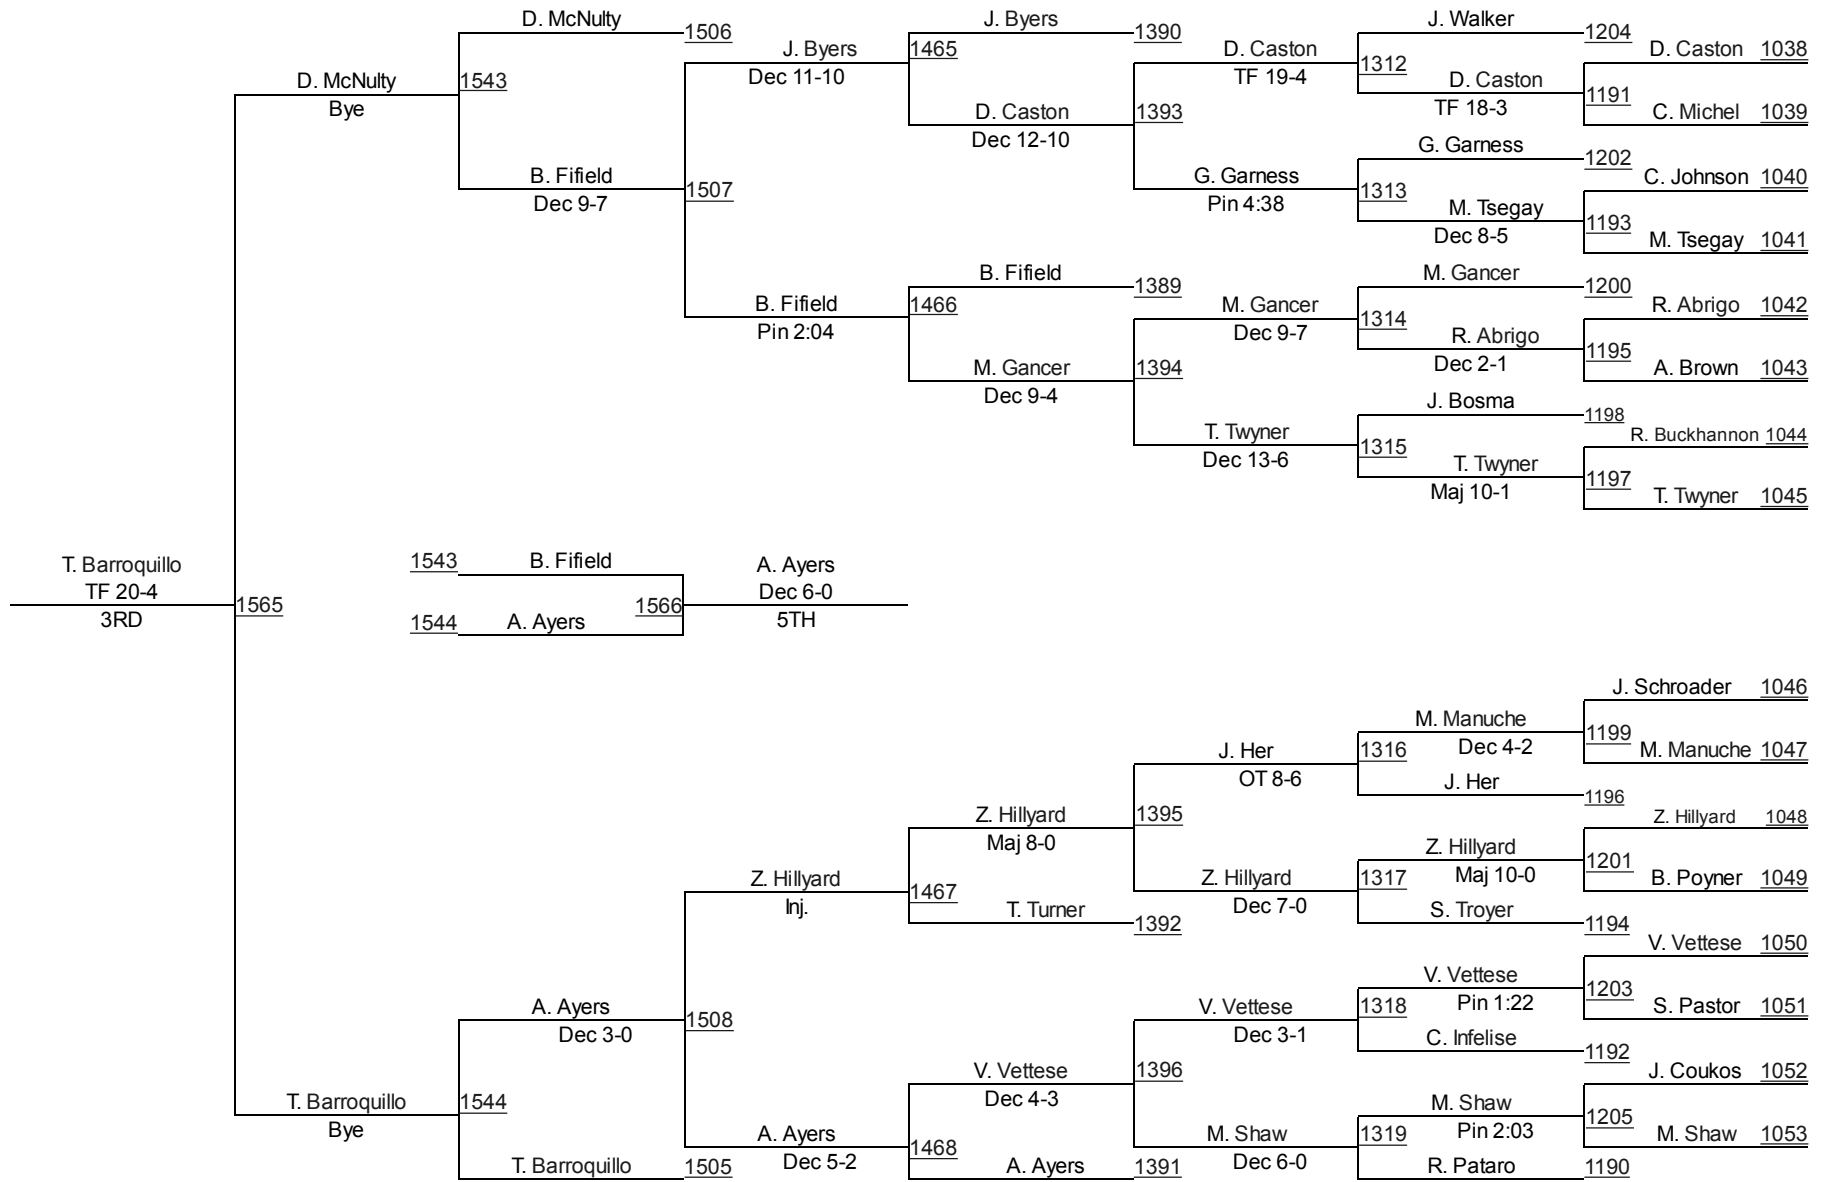

Open 285

Open 285

Michigan State Open

Freshman/Sophomore 125

Michigan State Open

Freshman/Sophomore 133

Freshman/Sophomore 133

Michigan State Open