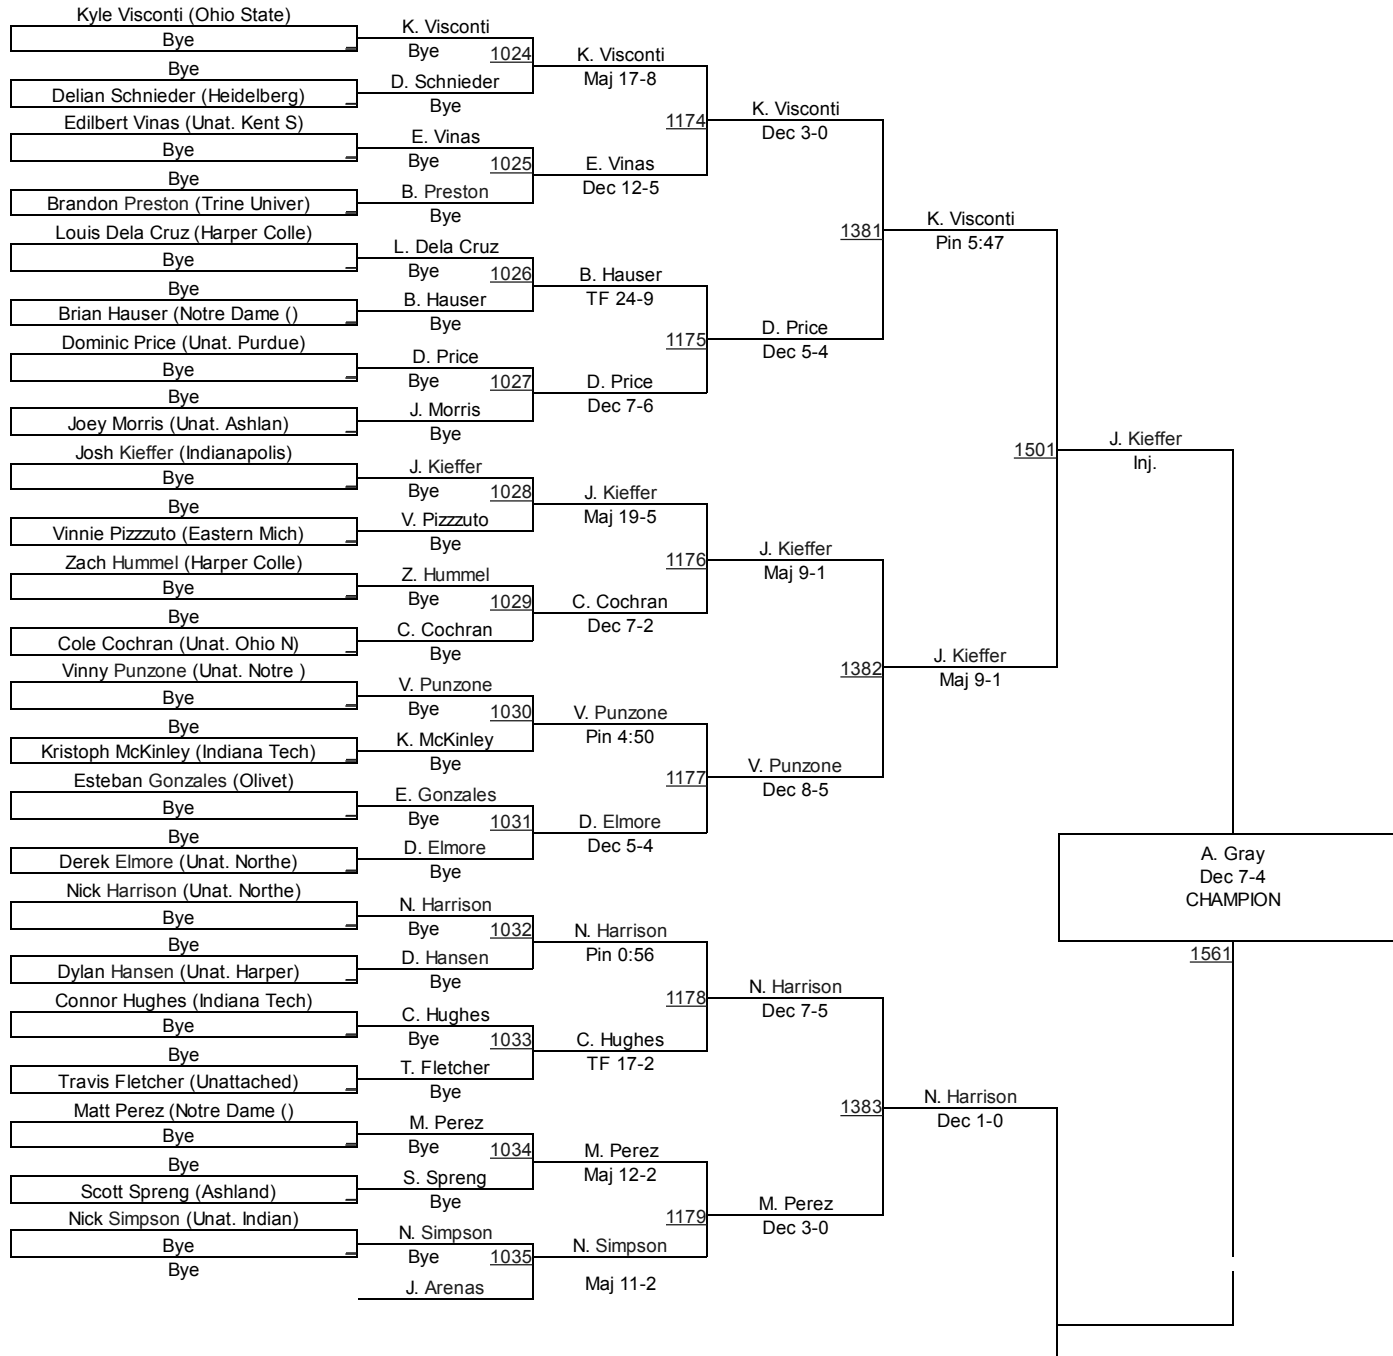

Open 285

Open 285

Michigan State Open

Freshman/Sophomore 125

Michigan State Open

Freshman/Sophomore 133

Freshman/Sophomore 133

Michigan State Open