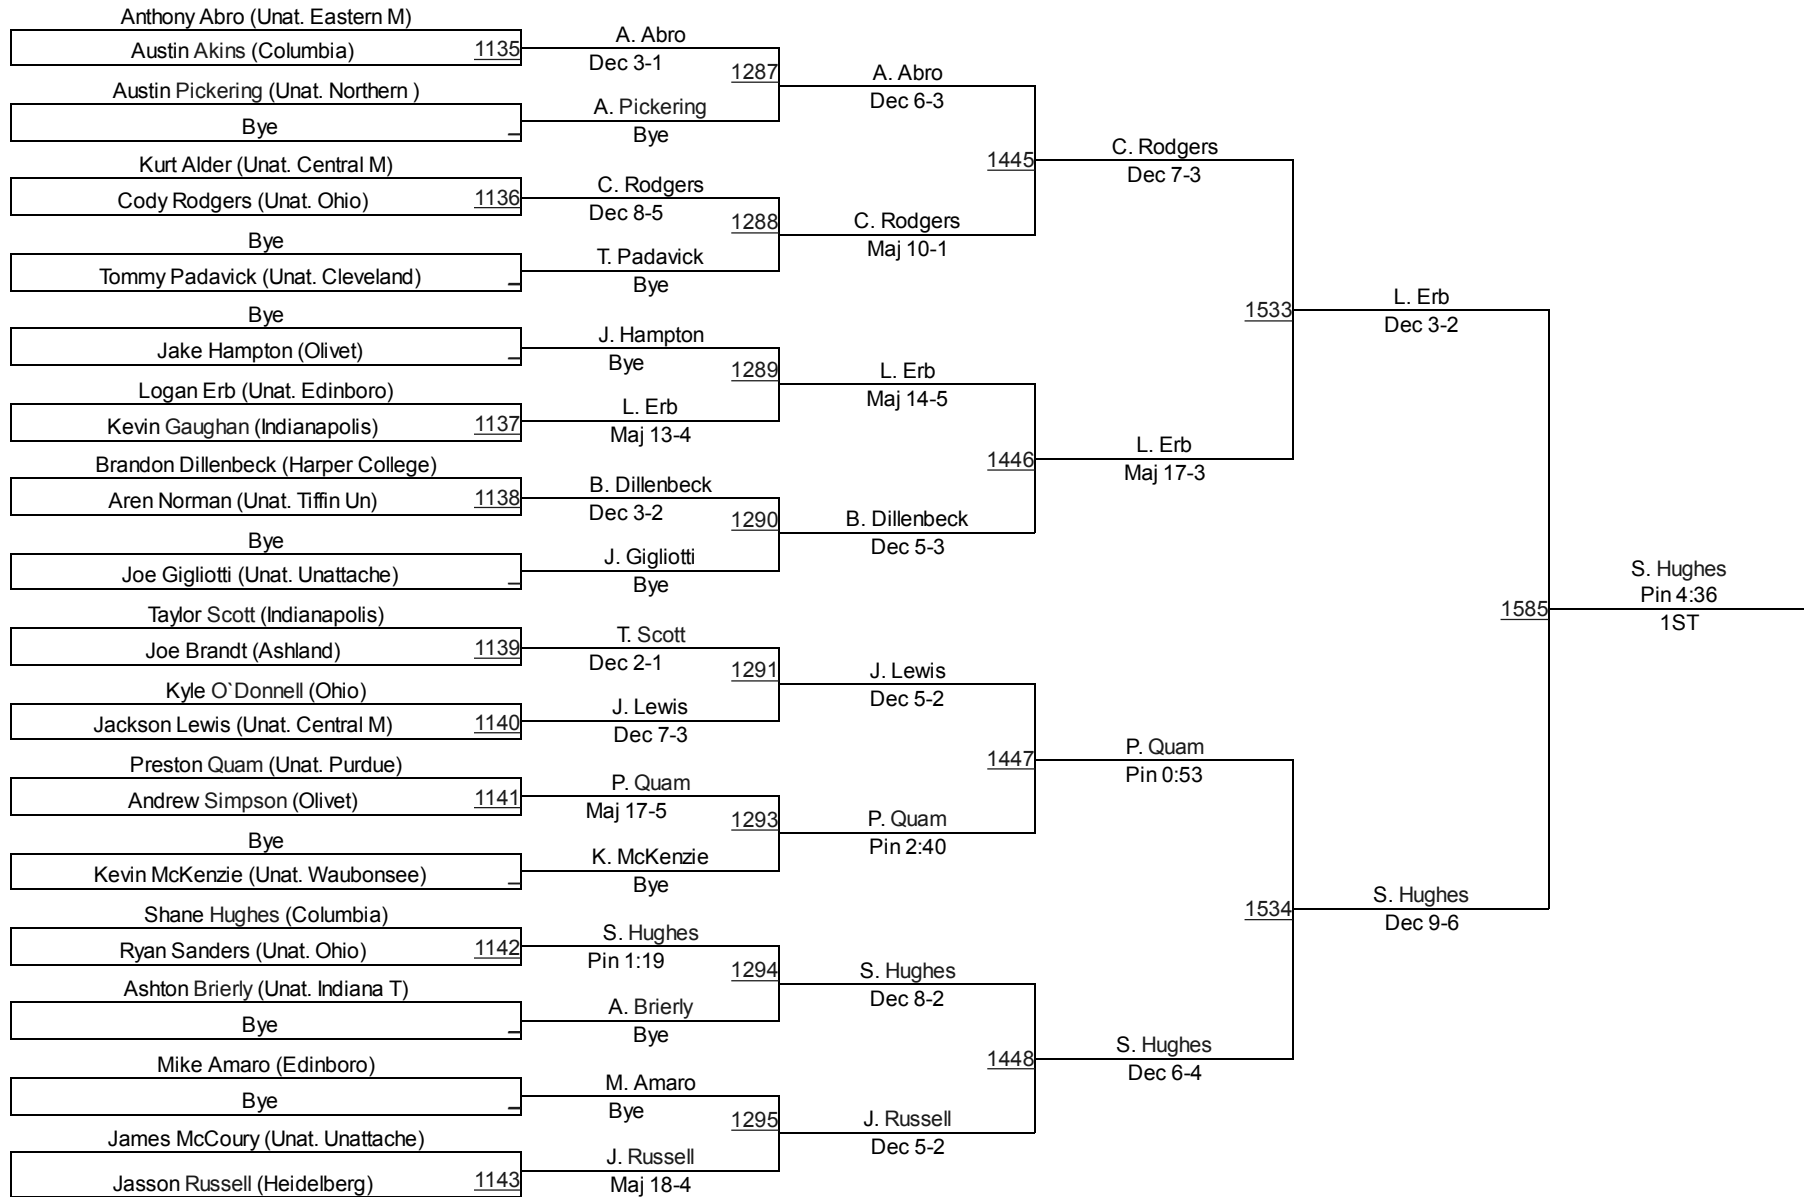

1421	A. Fondale Dec 8-2	C. Walters Dec 4-2	
1422	D. Rebling Dec 7-2	M. Ottinger Dec 8-2	
1423	B. Villaret Pin 0:50	B. Villaret Dec 8-3	
1424	K. Brown Dec 6-4	N. Proctor Dec 10-3	
1521	M. Ottinger Dec 3-2		
1522	N. Proctor Dec 5-3		
1576	N. Proctor Dec 3-2 1ST		

Freshman/Sophomore 165

Michigan State Open

Freshman/Sophomore 174

Freshman/Sophomore 174

Michigan State Open

Freshman/Sophomore 184

Freshman/Sophomore 184

Michigan State Open

Freshman/Sophomore 197

Freshman/Sophomore 197

Michigan State Open

Freshman/Sophomore 285

Freshman/Sophomore 285