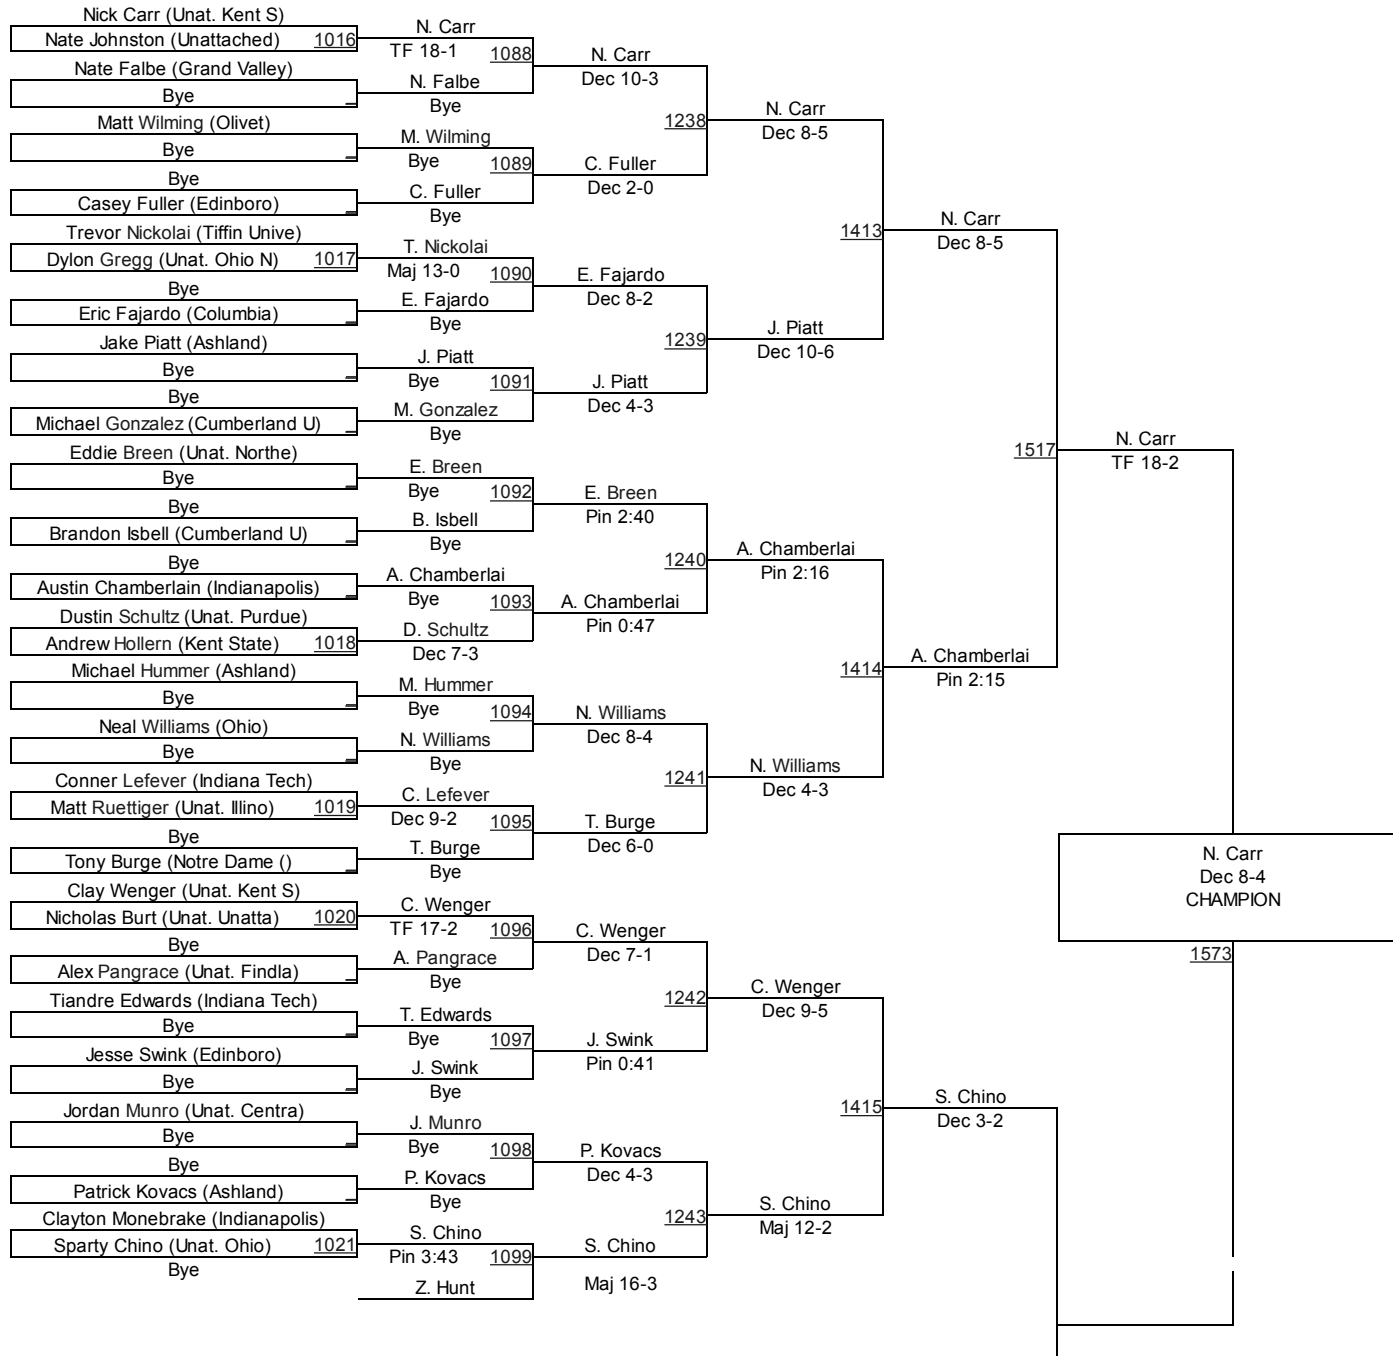

Michigan State Open

Freshman/Sophomore 157