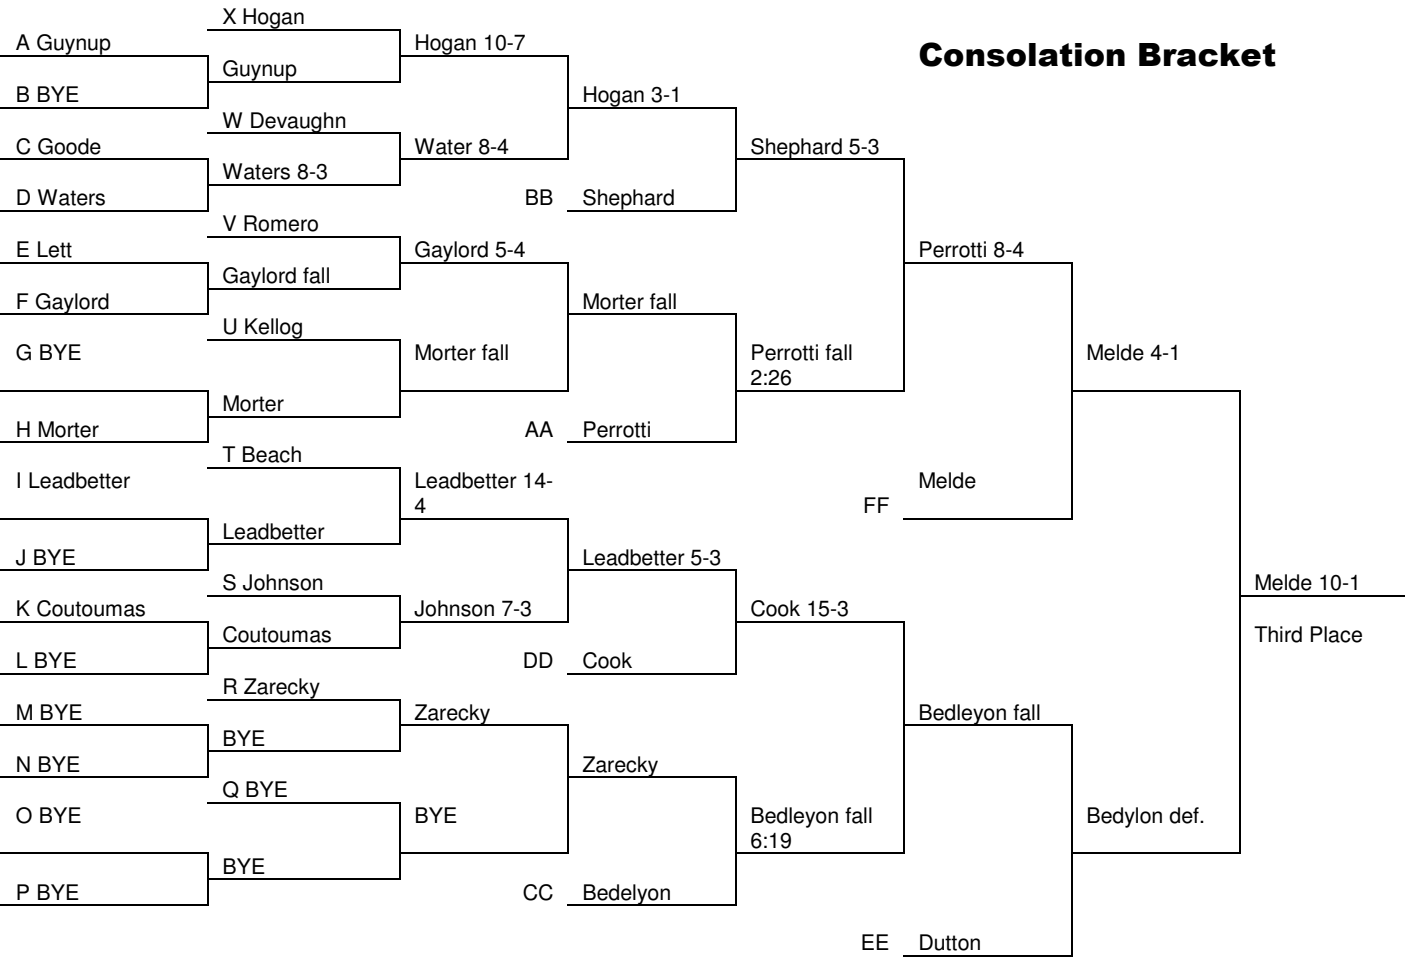

Consolation Bracket