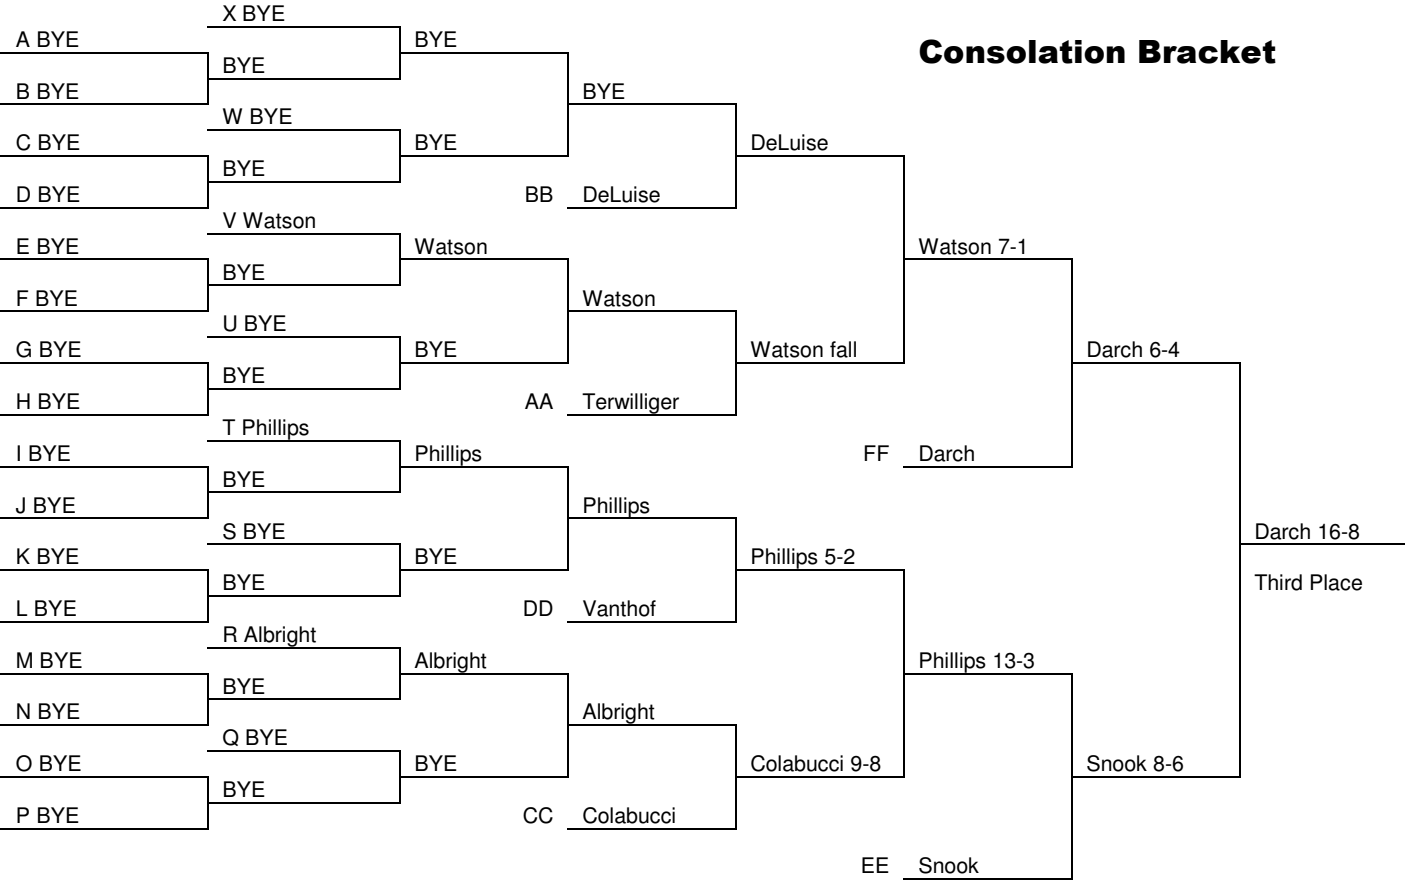

Consolation Bracket