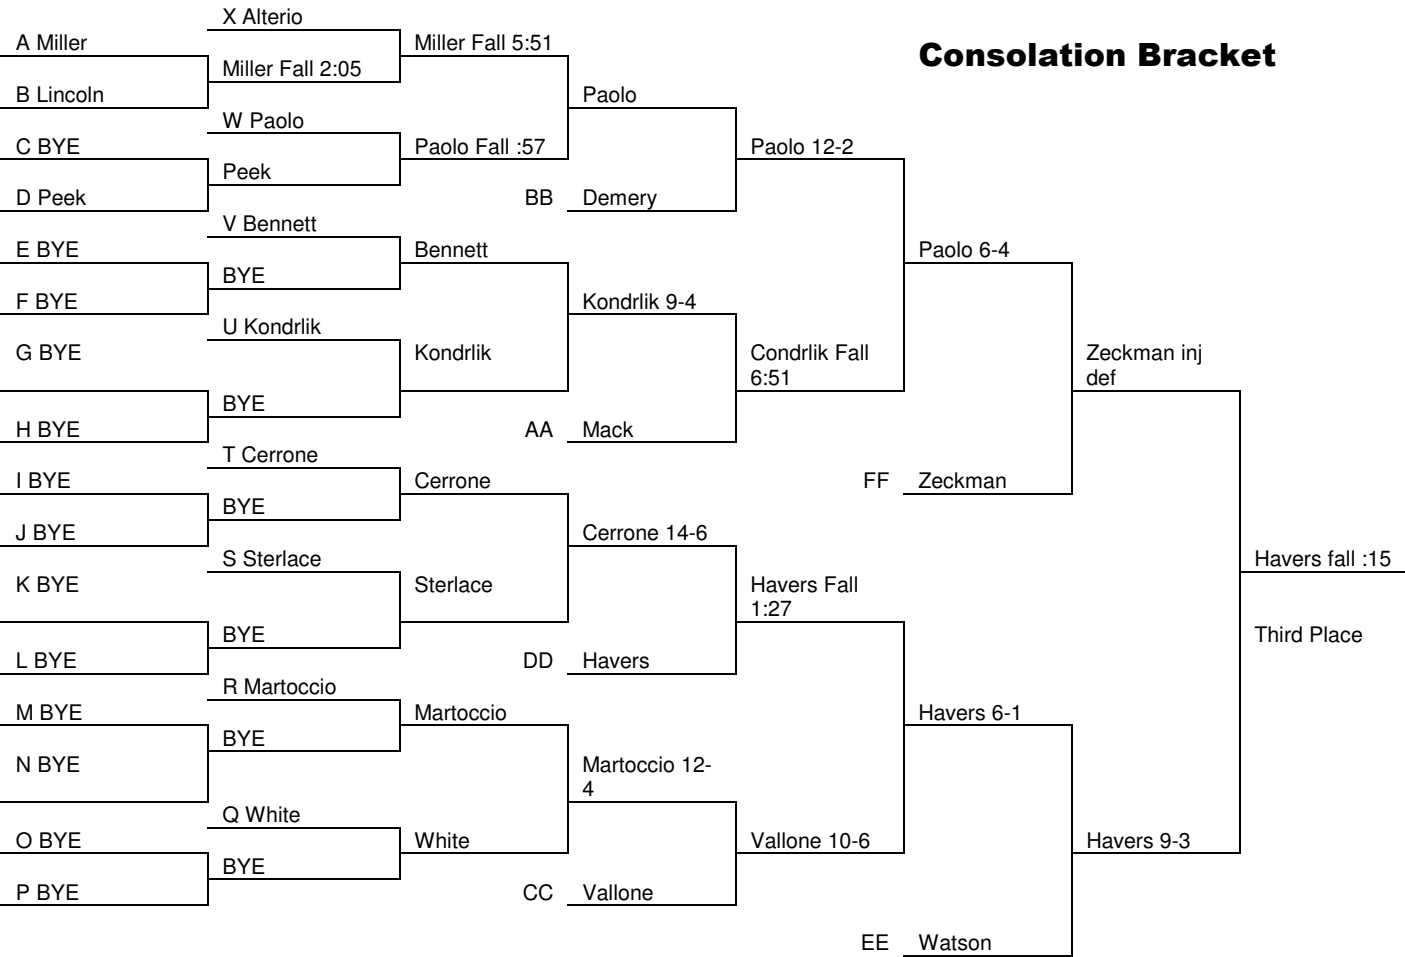

Consolation Bracket