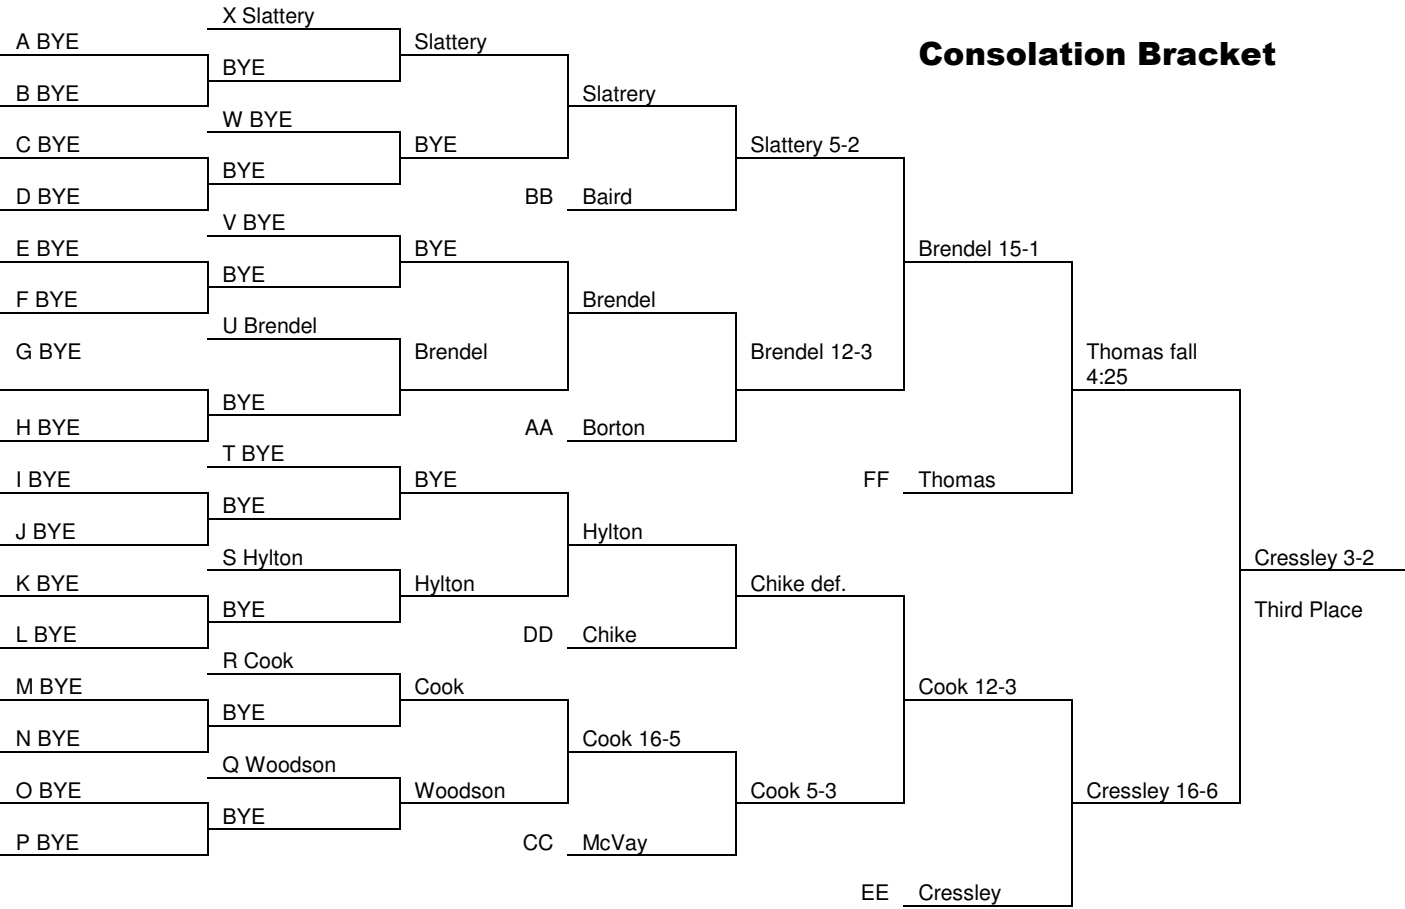

Consolation Bracket