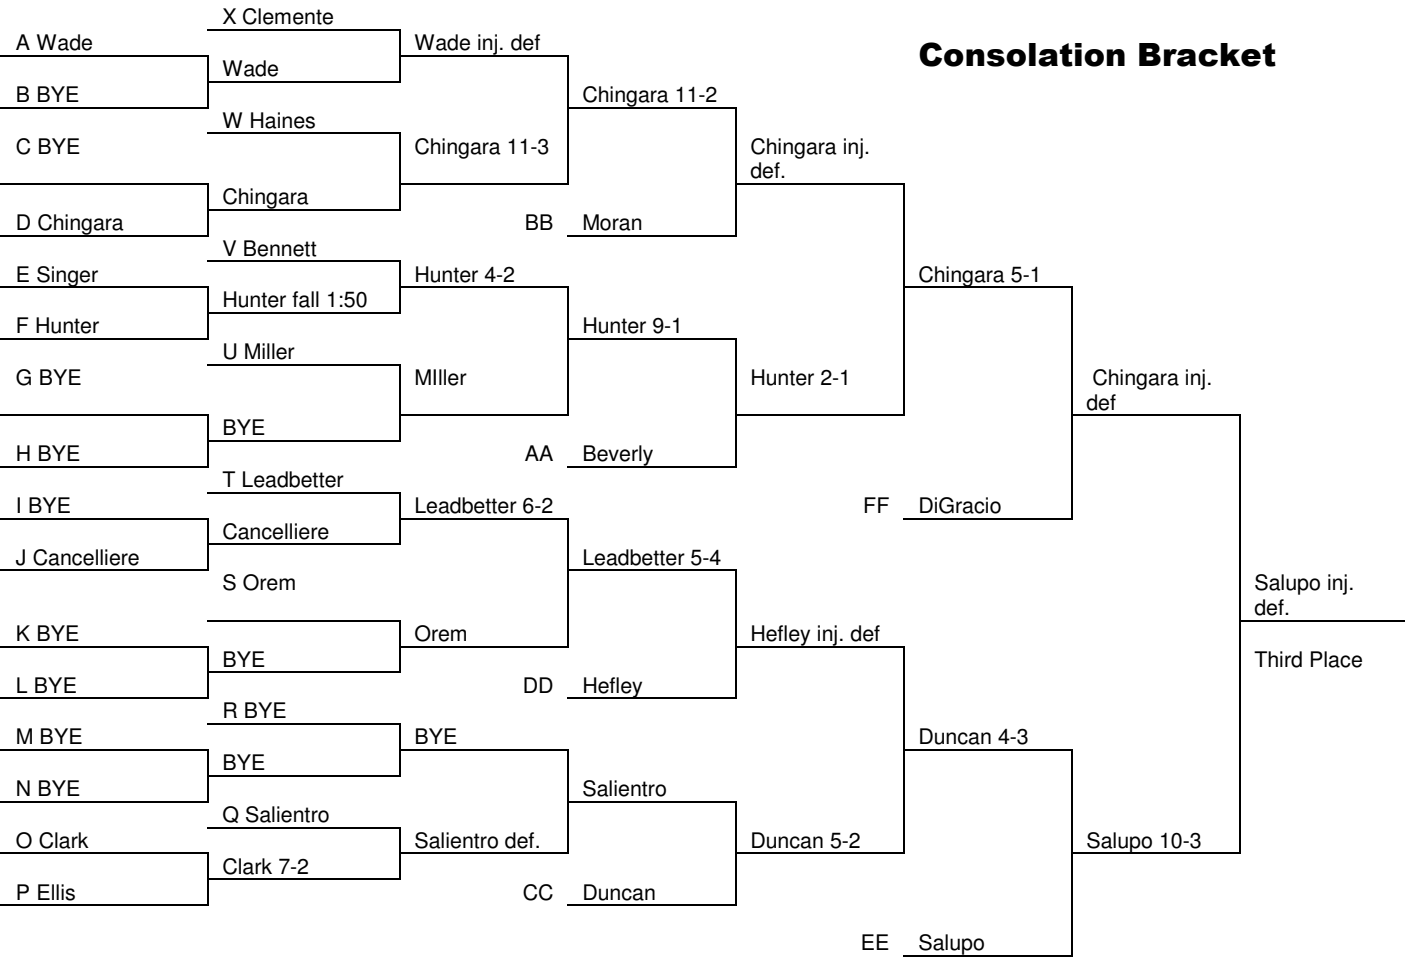

Consolation Bracket

2011 Knight Point Open
Weight Class: 149
Date: 11/06/11

Championship Bracket

Consolation Bracket

2011 Knight Point Open

Weight Class: 157

Date: 11/06/11

Championship Bracket