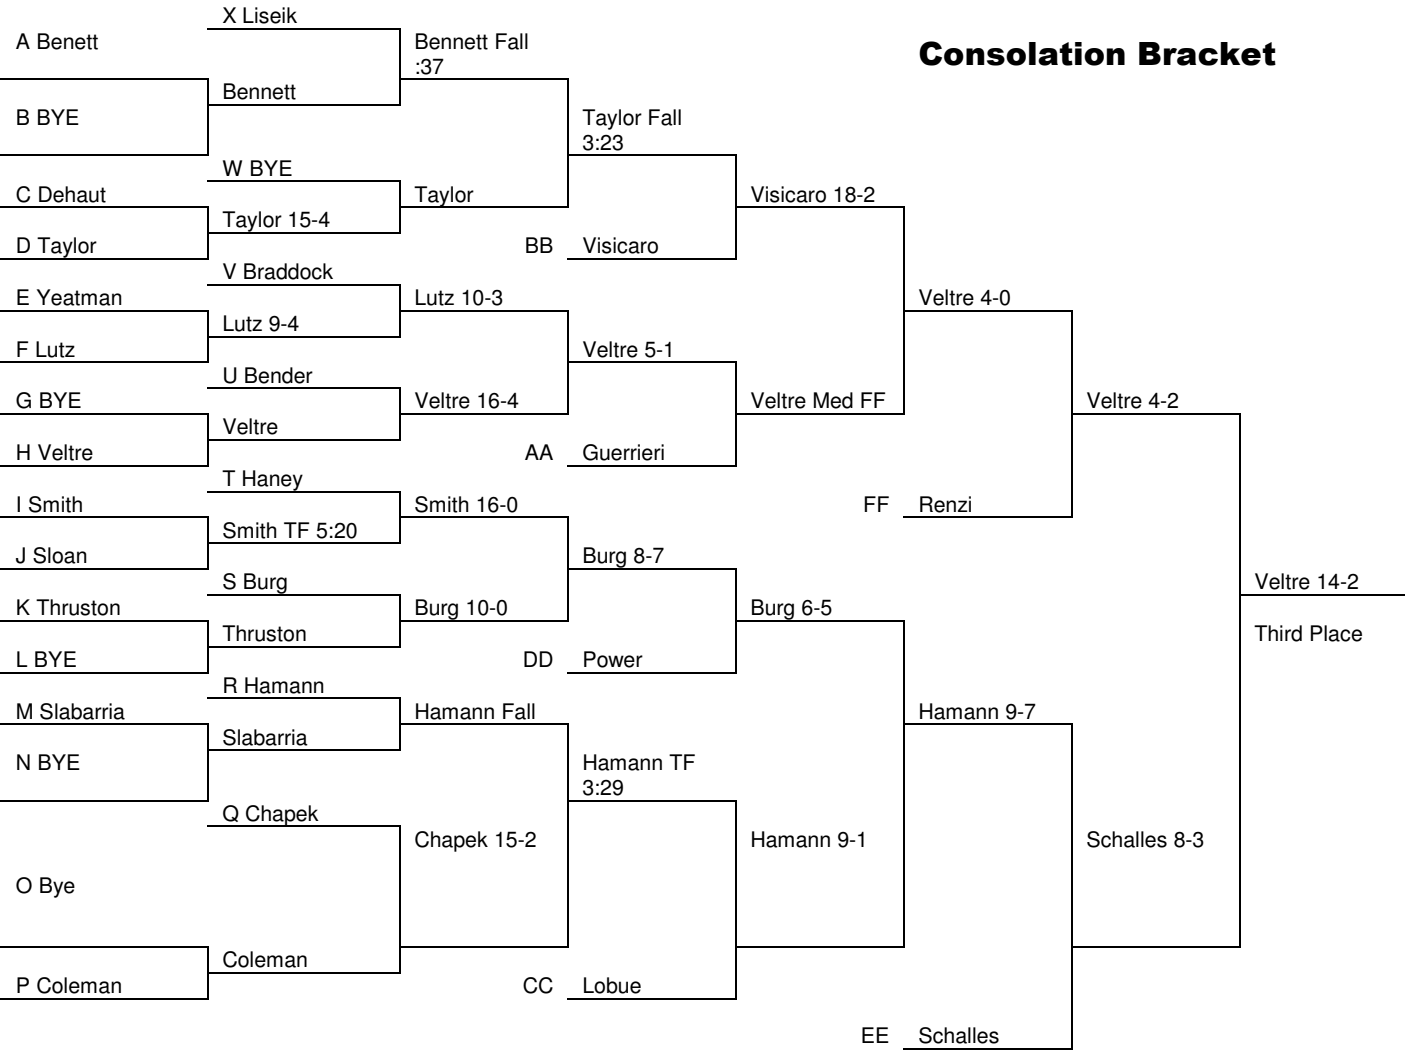

Consolation Bracket

2011 Knight Point Open

Weight Class: 165

Date: 11/06/11

Championship Bracket

Consolation Bracket

Knightpoint/Clarion Open

Weight Class: 174