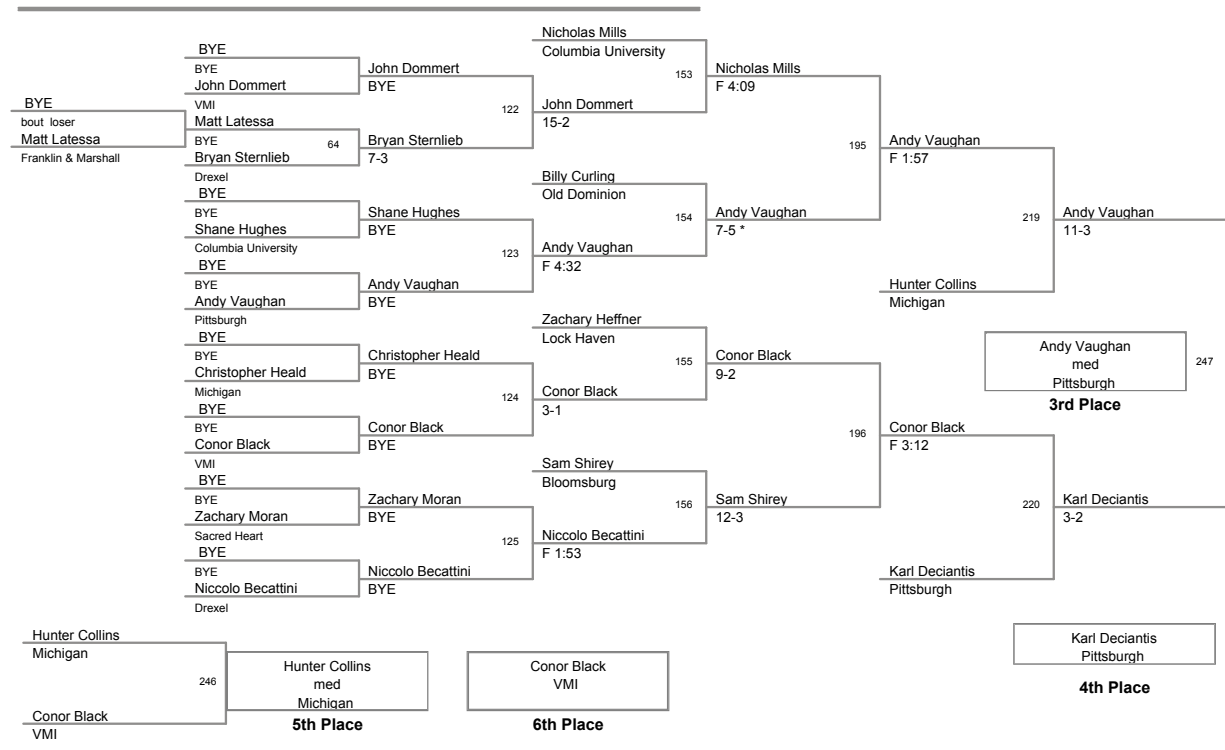

2011 Mat Town Invitational
College

184 Lbs