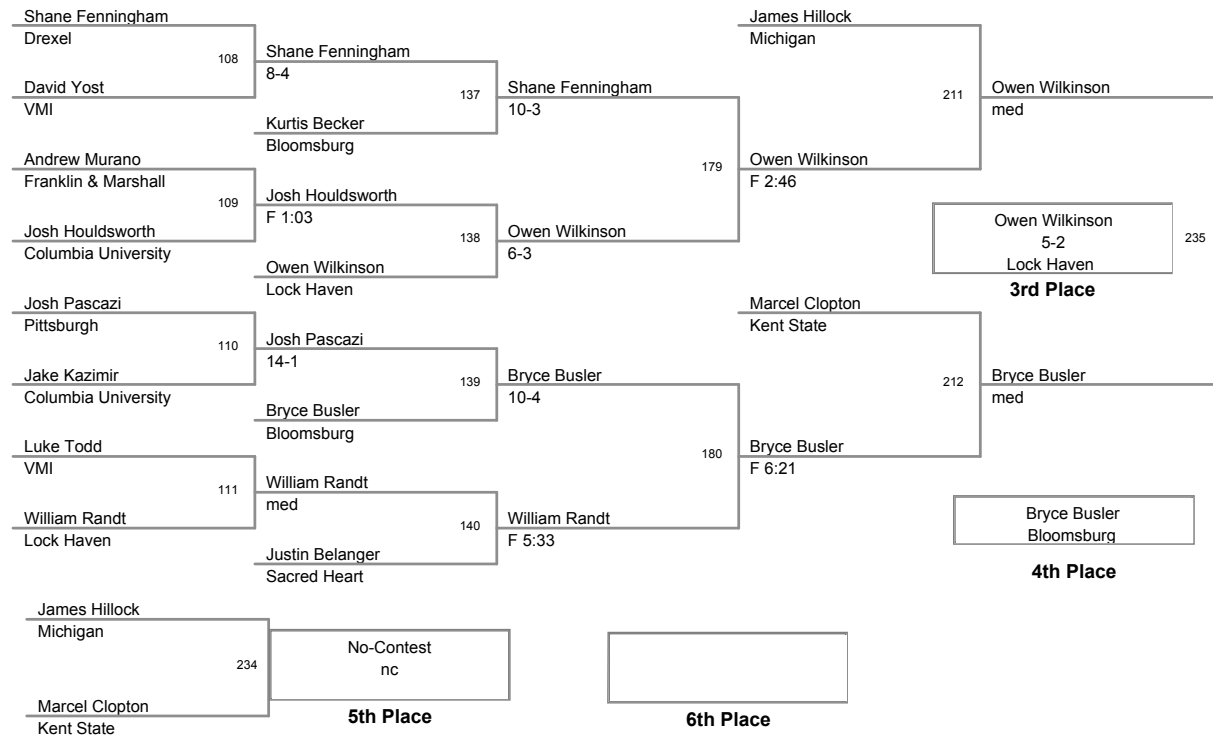

2011 Mat Town Invitational
College

125 Lbs

2011 Mat Town Invitational
College

141 Lbs

2011 Mat Town Invitational
College

149 Lbs

2011 Mat Town Invitational
College

157 Lbs