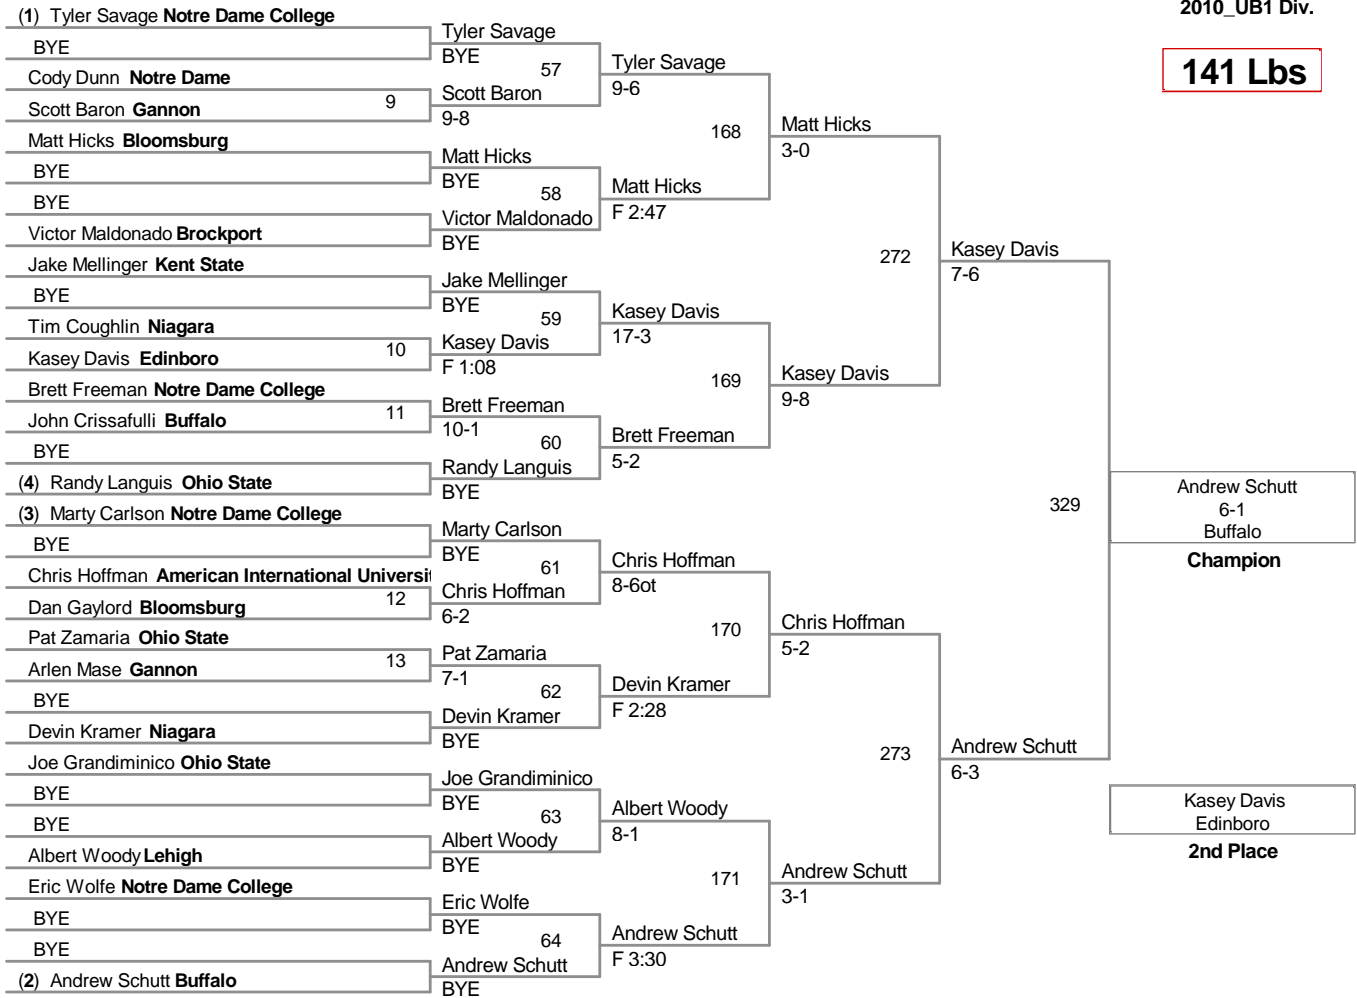

**125 Lbs**

**133 Lbs**

**141 Lbs**

**149 Lbs**

(1) Desi Green **Buffalo**

Shane Justice <b>Notre Dame College</b>	65	Desi Green	10-5	176	Desi Green	13-5
Shane Welsh <b>Lehigh</b>	14	Shane Welsh	F 3:20			
Joe Bruewer <b>Ohio State</b>		Matt Wagy	F 6:30	66	David Habat	14-0
Matt Wagy <b>American International University</b>	15	David Habat	3-2			
Josh Rohler <b>Notre Dame College</b>	16	David Habat	3-2	67	Bryan Smith	6-1
(8) David Habat <b>Edinboro</b>		Mike Fee	F 0:54			
(6) Mike Fee <b>Ohio State</b>	17	Bryan Smith	6-0	177	Bryan Smith	6-4ot
Dariush Saghafi <b>Unattached</b>		Louden Gorden	5-4			
Bryan Smith <b>Bloomsburg</b>	18	Louden Gorden	5-4	68	Josh Micek	16-2
Dillon Smith <b>Lehigh</b>		Josh Micek	3-2			
Louden Gorden <b>Notre Dame College</b>	19	Josh Micek	3-2	69	Sean Nemec	15-4
Alex Gordon <b>Ohio State</b>		Luke Speno	18-6			
Josh Micek <b>Buffalo</b>	20	Luke Speno	18-6	70	Kyle Rosser	15-2
(4) AJ Milanak <b>Gannon</b>		Kyle Rosser	F 3:55			
(3) Sean Nemec <b>Ohio State</b>	21	Wally Maziarz	3-2	71	Anthony Salupo	5-1
Ethan Swope <b>Gannon</b>		Anthony Salupo	4-2			
Luke Speno <b>Edinboro</b>	22	Kevin Steinruck	4-2	72	Jeffrey Pelton	F 1:12
DeSol Ian <b>Bloomsburg</b>		Ryan Bartholomew	9-5			
David Nelson <b>Notre Dame College</b>	23	Ryan Bartholomew	9-5	72	Jeffrey Pelton	F 1:12
Kyle Rosser <b>Lehigh</b>		Jeffrey Pelton	9-3			
Wally Maziarz <b>Buffalo</b>	24	Jeffrey Pelton	9-3	71	Anthony Salupo	5-1
(5) Drew Leonard <b>Kent State</b>		Kevin Steinruck	4-2			
(7) Anthony Salupo <b>Lehigh</b>	25	Kevin Steinruck	4-2	72	Jeffrey Pelton	6-4
Andrew Candiello <b>Kent State</b>		Rickey Bronson	4-2			
Kevin Steinruck <b>Niagara</b>	26	Rickey Bronson	4-2	72	Jeffrey Pelton	6-4
Rickey Bronson <b>Buffalo</b>		Lincoln Alex	4-2			
Lincoln Alex <b>Bloomsburg</b>	27	Lincoln Alex	4-2	72	Jeffrey Pelton	6-4
Ryan Bartholomew <b>Brockport</b>		Ryan Bartholomew	9-5			
James Loomis <b>Buffalo</b>	28	Ryan Bartholomew	9-5	72	Jeffrey Pelton	6-4
(2) Jeffrey Pelton <b>Notre Dame College</b>		Jeffrey Pelton	9-3			