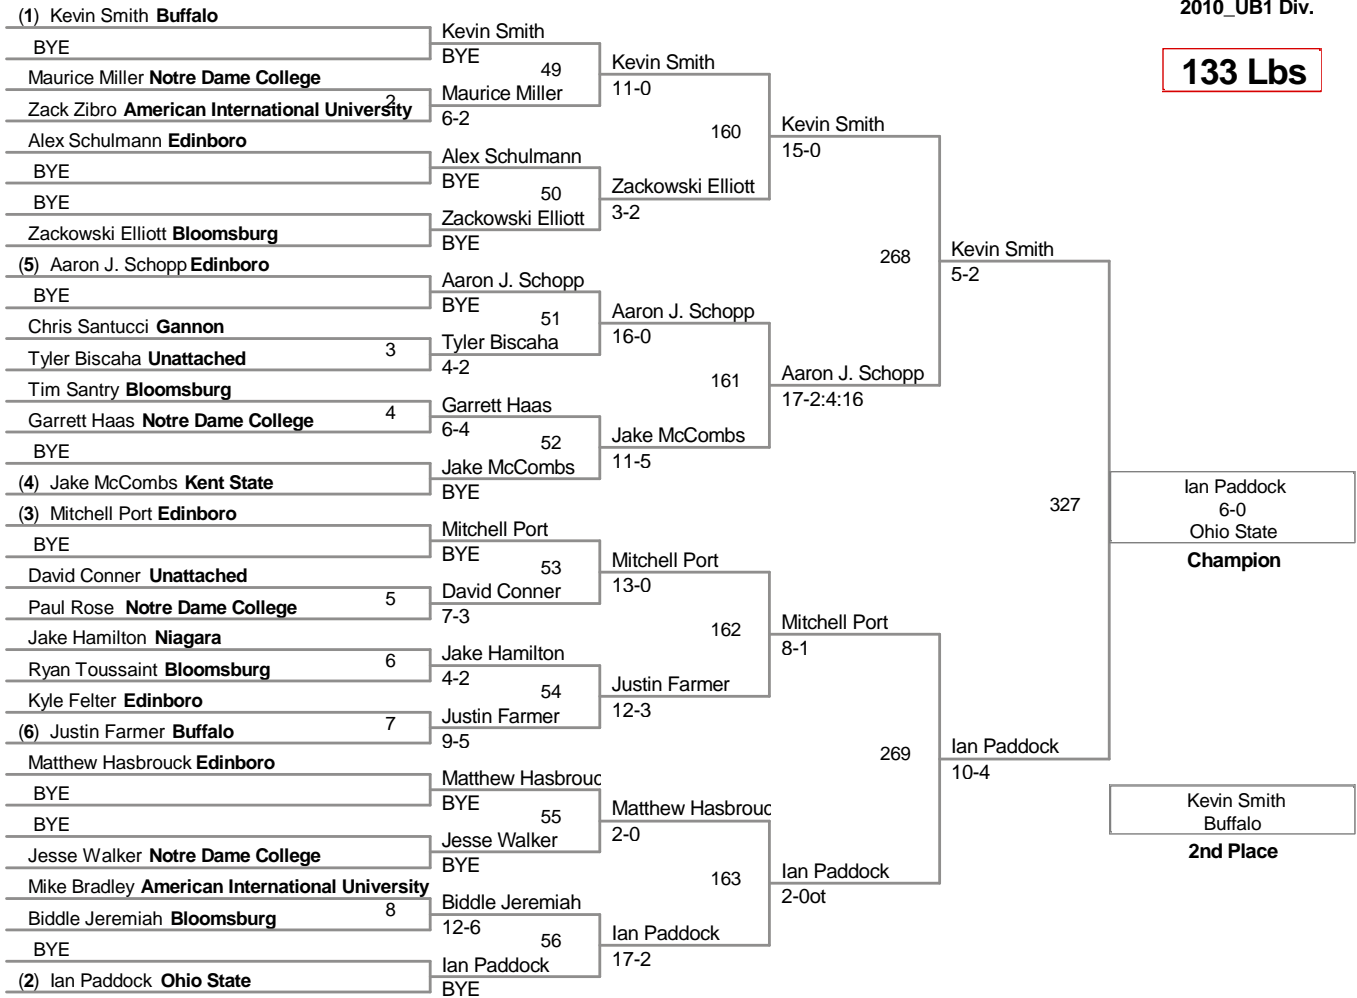

**125 Lbs**

**133 Lbs**

**141 Lbs**

**149 Lbs**

(1) Desi Green **Buffalo**

Shane Justice <b>Notre Dame College</b>	65	Desi Green	10-5	176	Desi Green	13-5
Shane Welsh <b>Lehigh</b>	14	Shane Welsh	F 3:20			
Joe Bruewer <b>Ohio State</b>		Matt Wagy	F 6:30	66	David Habat	14-0
Matt Wagy <b>American International University</b>	15	David Habat	3-2			
Josh Rohler <b>Notre Dame College</b>	16	David Habat	3-2	67	Bryan Smith	6-1
(8) David Habat <b>Edinboro</b>		Mike Fee	F 0:54			
(6) Mike Fee <b>Ohio State</b>	17	Bryan Smith	6-0	177	Bryan Smith	6-4ot
Dariush Saghafi <b>Unattached</b>		Louden Gorden	5-4			
Bryan Smith <b>Bloomsburg</b>	18	Louden Gorden	5-4	68	Josh Micek	16-2
Dillon Smith <b>Lehigh</b>		Josh Micek	3-2			
Louden Gorden <b>Notre Dame College</b>	19	Josh Micek	3-2	69	Sean Nemec	15-4
Alex Gordon <b>Ohio State</b>		Luke Speno	18-6			
Josh Micek <b>Buffalo</b>	20	Luke Speno	18-6	70	Kyle Rosser	15-2
(4) AJ Milanak <b>Gannon</b>		Kyle Rosser	F 3:55			
(3) Sean Nemec <b>Ohio State</b>	21	Wally Maziarz	3-2	71	Anthony Salupo	5-1
Ethan Swope <b>Gannon</b>		Anthony Salupo	4-2			
Luke Speno <b>Edinboro</b>	22	Kevin Steinruck	4-2	72	Jeffrey Pelton	F 1:12
DeSol Ian <b>Bloomsburg</b>		Ryan Bartholomew	9-5			
David Nelson <b>Notre Dame College</b>	23	Ryan Bartholomew	9-5	72	Jeffrey Pelton	F 1:12
Kyle Rosser <b>Lehigh</b>		Jeffrey Pelton	9-3			
Wally Maziarz <b>Buffalo</b>	24	Jeffrey Pelton	9-3	71	Anthony Salupo	5-1
(5) Drew Leonard <b>Kent State</b>		Kevin Steinruck	4-2			
(7) Anthony Salupo <b>Lehigh</b>	25	Kevin Steinruck	4-2	72	Jeffrey Pelton	6-4
Andrew Candiello <b>Kent State</b>		Rickey Bronson	4-2			
Kevin Steinruck <b>Niagara</b>	26	Rickey Bronson	4-2	72	Jeffrey Pelton	6-4
Rickey Bronson <b>Buffalo</b>		Lincoln Alex	4-2			
Lincoln Alex <b>Bloomsburg</b>	27	Lincoln Alex	4-2	72	Jeffrey Pelton	6-4
Ryan Bartholomew <b>Brockport</b>		Ryan Bartholomew	9-5			
James Loomis <b>Buffalo</b>	28	Ryan Bartholomew	9-5	72	Jeffrey Pelton	6-4
(2) Jeffrey Pelton <b>Notre Dame College</b>		Jeffrey Pelton	9-3			