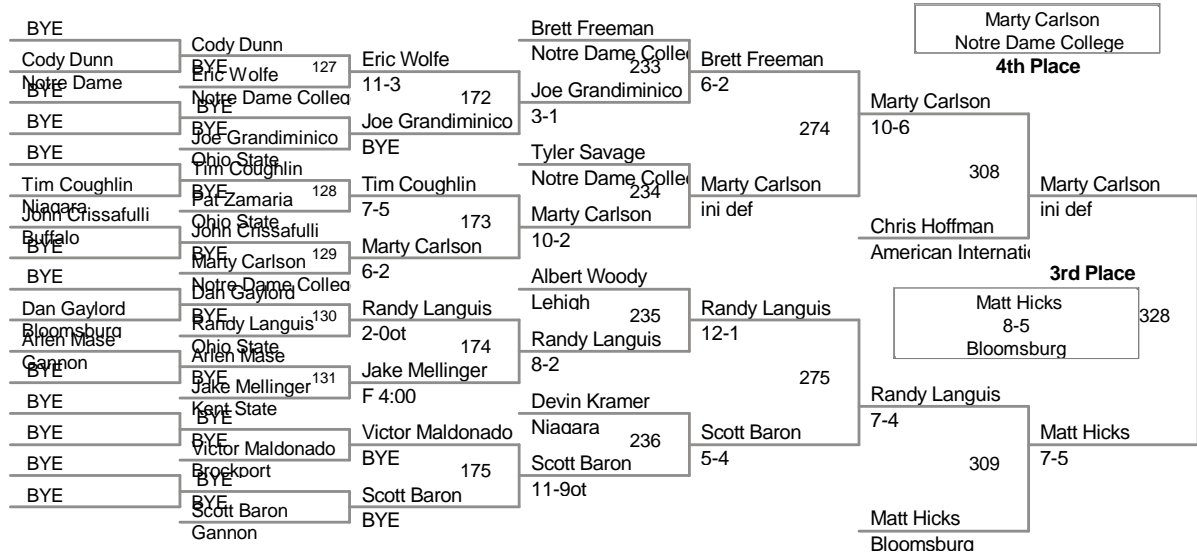

**125 Lbs**

**133 Lbs**

**141 Lbs**

**149 Lbs**

(1) Desi Green **Buffalo**

Shane Justice <b>Notre Dame College</b>	65	Desi Green	10-5	176	Desi Green	13-5
Shane Welsh <b>Lehigh</b>	14	Shane Welsh	F 3:20			
Joe Bruewer <b>Ohio State</b>		Matt Wagy	F 6:30	66	David Habat	14-0
Matt Wagy <b>American International University</b>	15	David Habat	3-2			
Josh Rohler <b>Notre Dame College</b>	16	David Habat	3-2	67	Bryan Smith	6-1
(8) David Habat <b>Edinboro</b>		Mike Fee	F 0:54			
(6) Mike Fee <b>Ohio State</b>	17	Bryan Smith	6-0	177	Bryan Smith	6-4ot
Dariush Saghafi <b>Unattached</b>		Louden Gorden	5-4			
Bryan Smith <b>Bloomsburg</b>	18	Louden Gorden	5-4	68	Josh Micek	16-2
Dillon Smith <b>Lehigh</b>		Josh Micek	3-2			
Louden Gorden <b>Notre Dame College</b>	19	Josh Micek	3-2	69	Sean Nemec	15-4
Alex Gordon <b>Ohio State</b>		Luke Speno	18-6			
Josh Micek <b>Buffalo</b>	20	Luke Speno	18-6	70	Kyle Rosser	15-2
(4) AJ Milanak <b>Gannon</b>		Kyle Rosser	F 3:55			
(3) Sean Nemec <b>Ohio State</b>	21	Wally Maziarz	3-2	71	Anthony Salupo	5-1
Ethan Swope <b>Gannon</b>		Anthony Salupo	4-2			
Luke Speno <b>Edinboro</b>	22	Kevin Steinruck	4-2	72	Jeffrey Pelton	F 1:12
DeSol Ian <b>Bloomsburg</b>		Ryan Bartholomew	9-5			
David Nelson <b>Notre Dame College</b>	23	Ryan Bartholomew	9-5	72	Jeffrey Pelton	F 1:12
Kyle Rosser <b>Lehigh</b>		Jeffrey Pelton	9-3			
Wally Maziarz <b>Buffalo</b>	24	Jeffrey Pelton	9-3	71	Anthony Salupo	5-1
(5) Drew Leonard <b>Kent State</b>		Kevin Steinruck	4-2			
(7) Anthony Salupo <b>Lehigh</b>	25	Kevin Steinruck	4-2	72	Jeffrey Pelton	6-4
Andrew Candiello <b>Kent State</b>		Rickey Bronson	4-2			
Kevin Steinruck <b>Niagara</b>	26	Rickey Bronson	4-2	72	Jeffrey Pelton	6-4
Rickey Bronson <b>Buffalo</b>		Lincoln Alex	4-2			
Lincoln Alex <b>Bloomsburg</b>	27	Lincoln Alex	4-2	72	Jeffrey Pelton	6-4
Ryan Bartholomew <b>Brockport</b>		Ryan Bartholomew	9-5			
James Loomis <b>Buffalo</b>	28	Ryan Bartholomew	9-5	72	Jeffrey Pelton	6-4
(2) Jeffrey Pelton <b>Notre Dame College</b>		Jeffrey Pelton	9-3			