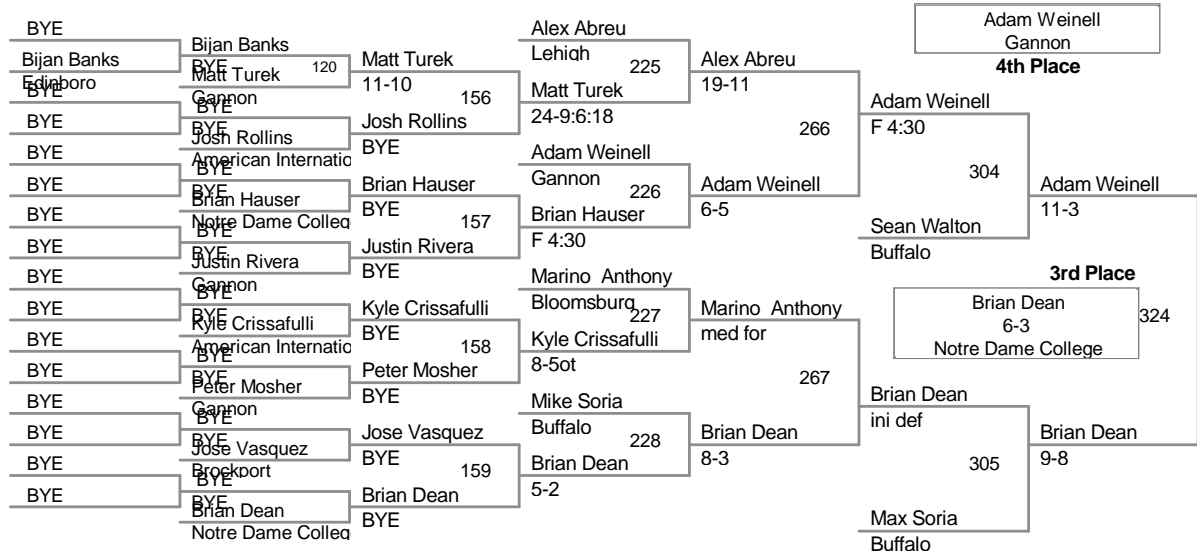

**125 Lbs**

**133 Lbs**

**141 Lbs**

**149 Lbs**

(1) Desi Green **Buffalo**

Shane Justice <b>Notre Dame College</b>	65	Desi Green	10-5	176	Desi Green	13-5
Shane Welsh <b>Lehigh</b>	14	Shane Welsh	F 3:20			
Joe Bruewer <b>Ohio State</b>		Matt Wagy	F 6:30	66	David Habat	14-0
Matt Wagy <b>American International University</b>	15	David Habat	3-2			
Josh Rohler <b>Notre Dame College</b>	16	David Habat	3-2	67	Bryan Smith	6-1
(8) David Habat <b>Edinboro</b>		Mike Fee	F 0:54			
(6) Mike Fee <b>Ohio State</b>	17	Bryan Smith	6-0	177	Bryan Smith	6-4ot
Dariush Saghafi <b>Unattached</b>		Louden Gorden	5-4			
Bryan Smith <b>Bloomsburg</b>	18	Louden Gorden	5-4	68	Josh Micek	16-2
Dillon Smith <b>Lehigh</b>		Josh Micek	3-2			
Louden Gorden <b>Notre Dame College</b>	19	Josh Micek	3-2	69	Sean Nemec	15-4
Alex Gordon <b>Ohio State</b>		Luke Speno	18-6			
Josh Micek <b>Buffalo</b>	20	Luke Speno	18-6	70	Kyle Rosser	15-2
(4) AJ Milanak <b>Gannon</b>		Kyle Rosser	F 3:55			
(3) Sean Nemec <b>Ohio State</b>	21	Wally Maziarz	3-2	71	Anthony Salupo	5-1
Ethan Swope <b>Gannon</b>		Anthony Salupo	4-2			
Luke Speno <b>Edinboro</b>	22	Kevin Steinruck	4-2	72	Jeffrey Pelton	F 1:12
DeSol Ian <b>Bloomsburg</b>		Ryan Bartholomew	9-5			
David Nelson <b>Notre Dame College</b>	23	Ryan Bartholomew	9-5	72	Jeffrey Pelton	F 1:12
Kyle Rosser <b>Lehigh</b>		Jeffrey Pelton	9-3			
Wally Maziarz <b>Buffalo</b>	24	Jeffrey Pelton	9-3	71	Anthony Salupo	5-1
(5) Drew Leonard <b>Kent State</b>		Kevin Steinruck	4-2			
(7) Anthony Salupo <b>Lehigh</b>	25	Kevin Steinruck	4-2	72	Jeffrey Pelton	6-4
Andrew Candiello <b>Kent State</b>		Rickey Bronson	4-2			
Kevin Steinruck <b>Niagara</b>	26	Rickey Bronson	4-2	72	Jeffrey Pelton	6-4
Rickey Bronson <b>Buffalo</b>		Lincoln Alex	4-2			
Lincoln Alex <b>Bloomsburg</b>	27	Lincoln Alex	4-2	72	Jeffrey Pelton	6-4
Ryan Bartholomew <b>Brockport</b>		Ryan Bartholomew	9-5			
James Loomis <b>Buffalo</b>	28	Ryan Bartholomew	9-5	72	Jeffrey Pelton	6-4
(2) Jeffrey Pelton <b>Notre Dame College</b>		Jeffrey Pelton	9-3			