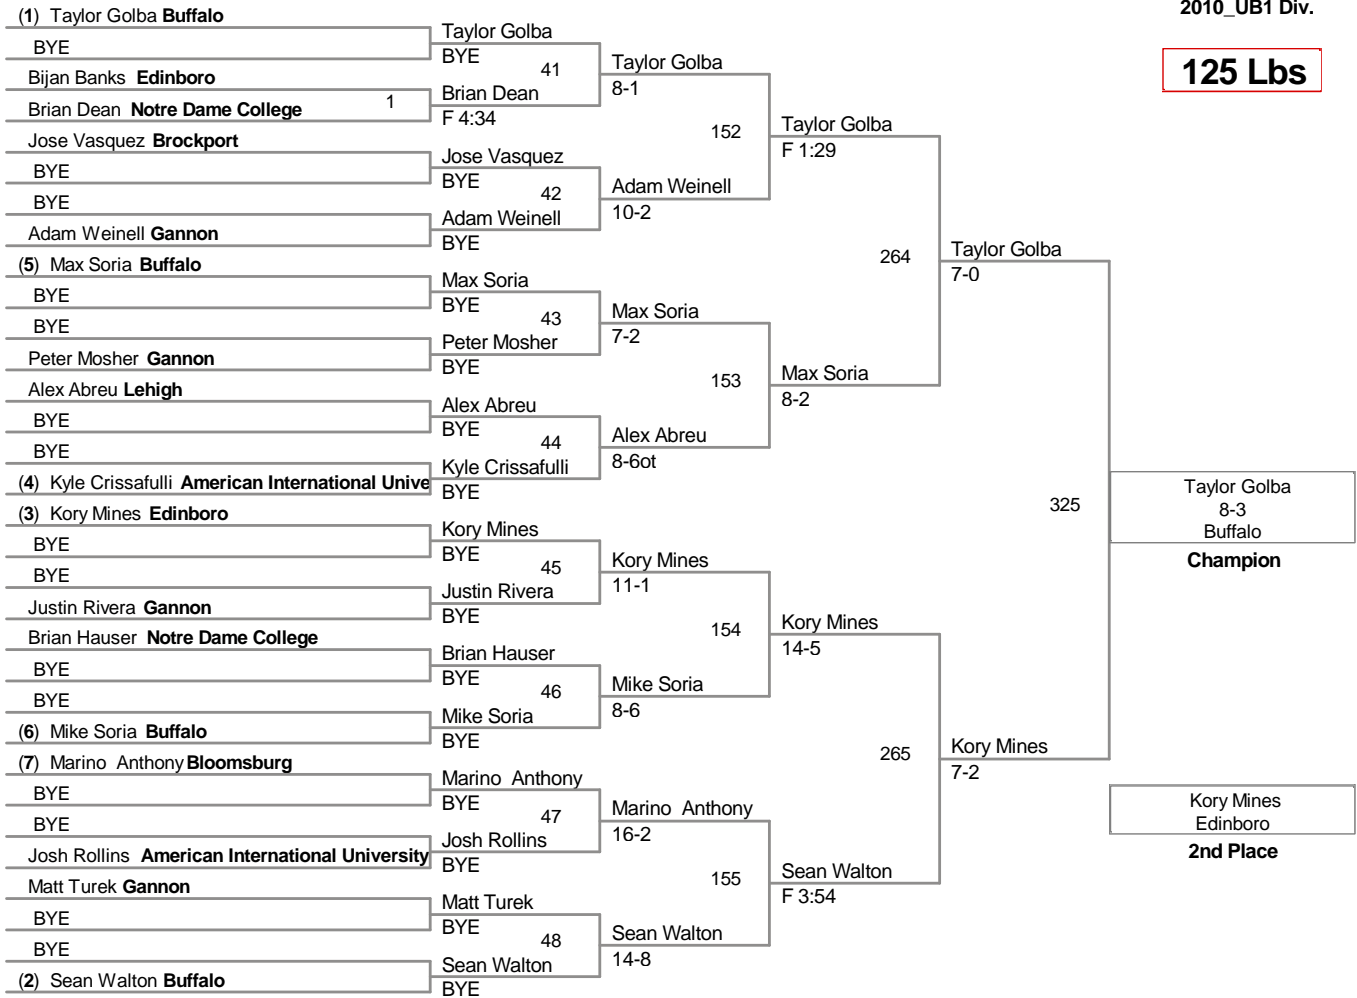

**125 Lbs**

**133 Lbs**

**141 Lbs**

**149 Lbs**

(1) Desi Green **Buffalo**

Shane Justice <b>Notre Dame College</b>	65	Desi Green	10-5	176	Desi Green	13-5
Shane Welsh <b>Lehigh</b>	14	Shane Welsh	F 3:20			
Joe Bruewer <b>Ohio State</b>		Matt Wagy	F 6:30	66	David Habat	14-0
Matt Wagy <b>American International University</b>	15	David Habat	3-2			
Josh Rohler <b>Notre Dame College</b>	16	David Habat	3-2	67	Bryan Smith	6-1
(8) David Habat <b>Edinboro</b>		Mike Fee	F 0:54			
(6) Mike Fee <b>Ohio State</b>	17	Bryan Smith	6-0	177	Bryan Smith	6-4ot
Dariush Saghafi <b>Unattached</b>		Louden Gorden	5-4			
Bryan Smith <b>Bloomsburg</b>	18	Louden Gorden	5-4	68	Josh Micek	16-2
Dillon Smith <b>Lehigh</b>		Josh Micek	3-2			
Louden Gorden <b>Notre Dame College</b>	19	Josh Micek	3-2	69	Sean Nemec	15-4
Alex Gordon <b>Ohio State</b>		Luke Speno	18-6			
Josh Micek <b>Buffalo</b>	20	Luke Speno	18-6	70	Kyle Rosser	15-2
(4) AJ Milanak <b>Gannon</b>		Kyle Rosser	F 3:55			
(3) Sean Nemec <b>Ohio State</b>	21	Wally Maziarz	3-2	71	Anthony Salupo	5-1
Ethan Swope <b>Gannon</b>		Anthony Salupo	4-2			
Luke Speno <b>Edinboro</b>	22	Kevin Steinruck	4-2	72	Jeffrey Pelton	F 1:12
DeSol Ian <b>Bloomsburg</b>		Ryan Bartholomew	9-5			
David Nelson <b>Notre Dame College</b>	23	Ryan Bartholomew	9-5	72	Jeffrey Pelton	F 1:12
Kyle Rosser <b>Lehigh</b>		Jeffrey Pelton	9-3			
Wally Maziarz <b>Buffalo</b>	24	Jeffrey Pelton	9-3	71	Anthony Salupo	5-1
(5) Drew Leonard <b>Kent State</b>		Kevin Steinruck	4-2			
(7) Anthony Salupo <b>Lehigh</b>	25	Kevin Steinruck	4-2	72	Jeffrey Pelton	6-4
Andrew Candiello <b>Kent State</b>		Rickey Bronson	4-2			
Kevin Steinruck <b>Niagara</b>	26	Rickey Bronson	4-2	72	Jeffrey Pelton	6-4
Rickey Bronson <b>Buffalo</b>		Lincoln Alex	4-2			
Lincoln Alex <b>Bloomsburg</b>	27	Lincoln Alex	4-2	72	Jeffrey Pelton	6-4
Ryan Bartholomew <b>Brockport</b>		Ryan Bartholomew	9-5			
James Loomis <b>Buffalo</b>	28	Ryan Bartholomew	9-5	72	Jeffrey Pelton	6-4
(2) Jeffrey Pelton <b>Notre Dame College</b>		Jeffrey Pelton	9-3			