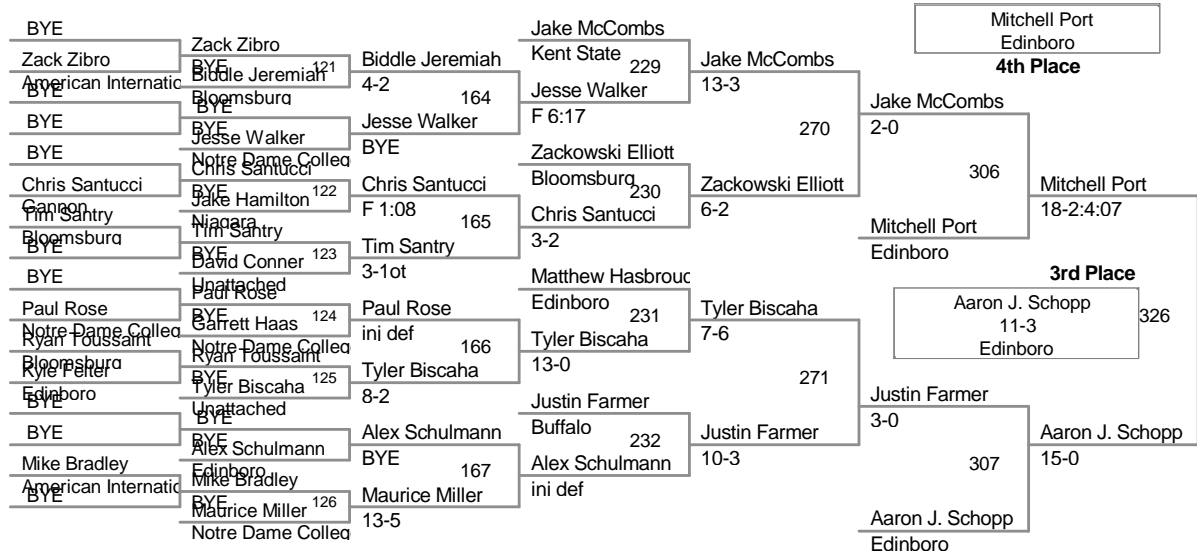

**125 Lbs**

**133 Lbs**

**141 Lbs**

**149 Lbs**

(1) Desi Green **Buffalo**

Shane Justice <b>Notre Dame College</b>	65	Desi Green	10-5	176	Desi Green	13-5
Shane Welsh <b>Lehigh</b>	14	Shane Welsh	F 3:20			
Joe Bruewer <b>Ohio State</b>		Matt Wagy	F 6:30	66	David Habat	14-0
Matt Wagy <b>American International University</b>	15	David Habat	3-2			
Josh Rohler <b>Notre Dame College</b>	16	David Habat	3-2	67	Bryan Smith	6-1
(8) David Habat <b>Edinboro</b>		Mike Fee	F 0:54			
(6) Mike Fee <b>Ohio State</b>	17	Bryan Smith	6-0	177	Bryan Smith	6-4ot
Dariush Saghafi <b>Unattached</b>		Louden Gorden	5-4			
Bryan Smith <b>Bloomsburg</b>	18	Louden Gorden	5-4	68	Josh Micek	16-2
Dillon Smith <b>Lehigh</b>		Josh Micek	3-2			
Louden Gorden <b>Notre Dame College</b>	19	Josh Micek	3-2	69	Sean Nemec	15-4
Alex Gordon <b>Ohio State</b>		Luke Speno	18-6			
Josh Micek <b>Buffalo</b>	20	Luke Speno	18-6	70	Kyle Rosser	15-2
(4) AJ Milanak <b>Gannon</b>		Kyle Rosser	F 3:55			
(3) Sean Nemec <b>Ohio State</b>	21	Wally Maziarz	3-2	71	Anthony Salupo	5-1
Ethan Swope <b>Gannon</b>		Anthony Salupo	4-2			
Luke Speno <b>Edinboro</b>	22	Kevin Steinruck	4-2	72	Jeffrey Pelton	F 1:12
DeSol Ian <b>Bloomsburg</b>		Ryan Bartholomew	9-5			
David Nelson <b>Notre Dame College</b>	23	Ryan Bartholomew	9-5	72	Jeffrey Pelton	F 1:12
Kyle Rosser <b>Lehigh</b>		Jeffrey Pelton	9-3			
Wally Maziarz <b>Buffalo</b>	24	Jeffrey Pelton	9-3	71	Anthony Salupo	5-1
(5) Drew Leonard <b>Kent State</b>		Kevin Steinruck	4-2			
(7) Anthony Salupo <b>Lehigh</b>	25	Kevin Steinruck	4-2	72	Jeffrey Pelton	6-4
Andrew Candiello <b>Kent State</b>		Rickey Bronson	4-2			
Kevin Steinruck <b>Niagara</b>	26	Rickey Bronson	4-2	72	Jeffrey Pelton	6-4
Rickey Bronson <b>Buffalo</b>		Lincoln Alex	4-2			
Lincoln Alex <b>Bloomsburg</b>	27	Lincoln Alex	4-2	72	Jeffrey Pelton	6-4
Ryan Bartholomew <b>Brockport</b>		Ryan Bartholomew	9-5			
James Loomis <b>Buffalo</b>	28	Ryan Bartholomew	9-5	72	Jeffrey Pelton	6-4
(2) Jeffrey Pelton <b>Notre Dame College</b>		Jeffrey Pelton	9-3			