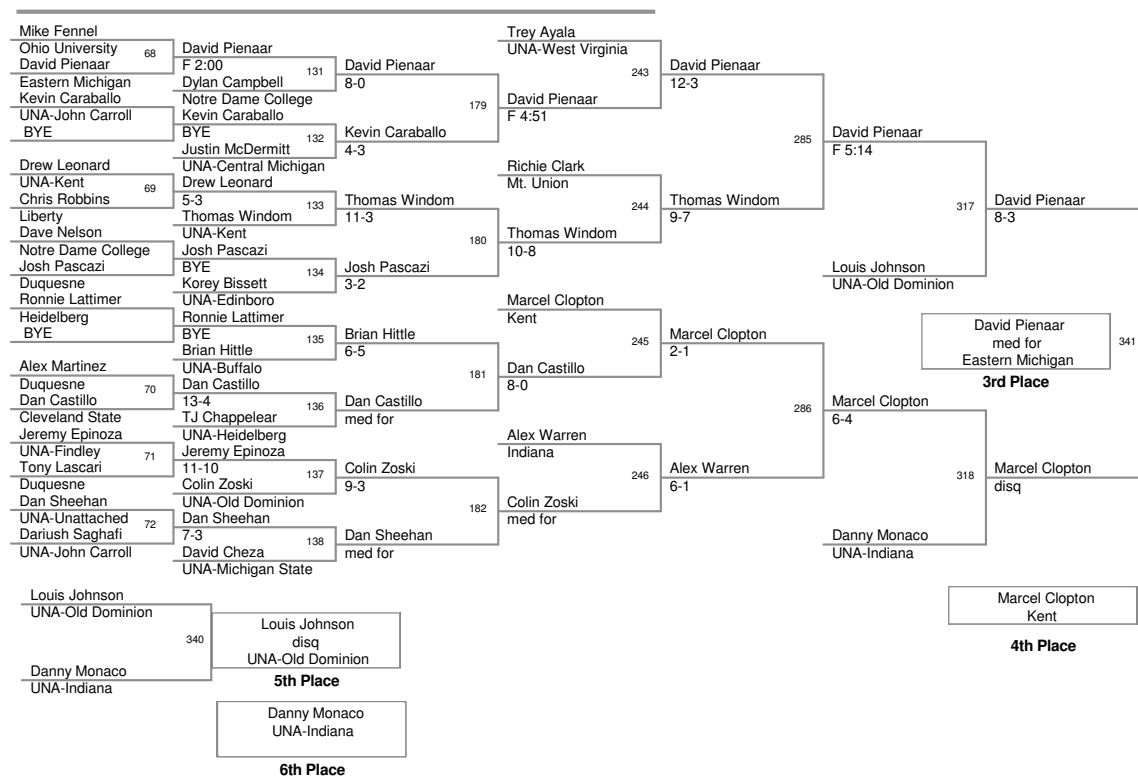

2008_CSU Open
Tournament

141 Lbs

2008_CSU Open
Tournament

149 Lbs

2008_CSU Open
Tournament

157 Lbs

2008_CSU Open
Tournament

174 Lbs