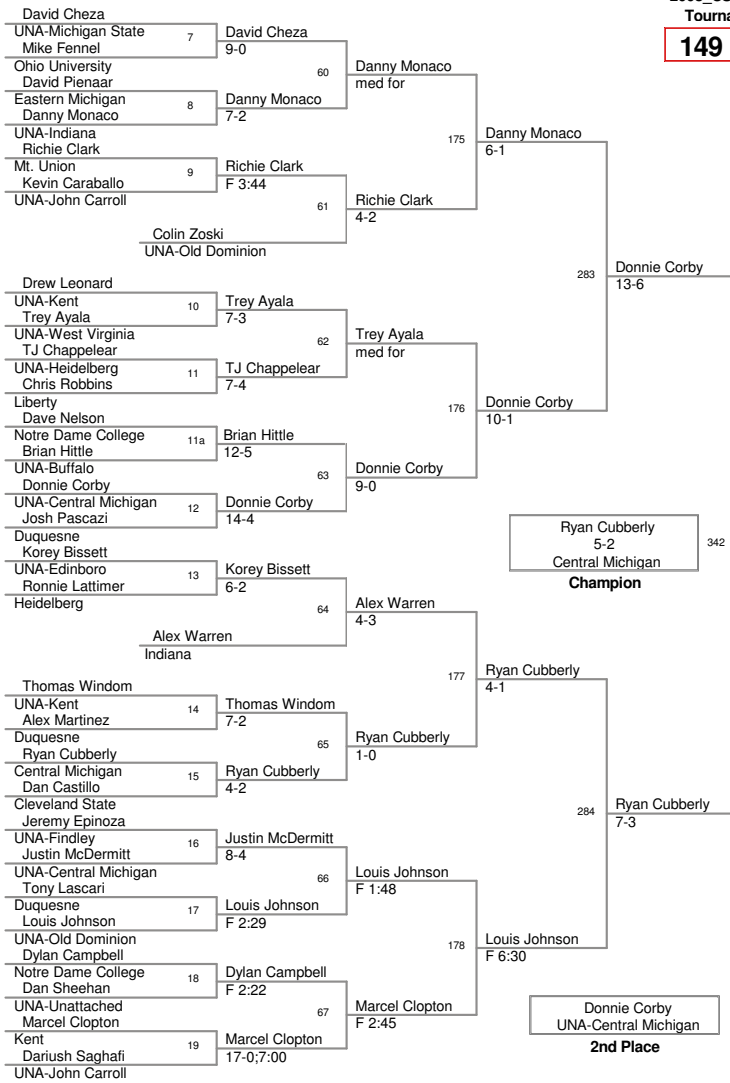

2008_CSU Open
Tournament

141 Lbs

2008_CSU Open
Tournament

149 Lbs

2008_CSU Open
Tournament

157 Lbs

2008_CSU Open
Tournament

174 Lbs

2008_CSU Open
Tournament

184 Lbs

2008_CSU Open
Tournament

197 Lbs

2008_CSU Open
Tournament

285 Lbs