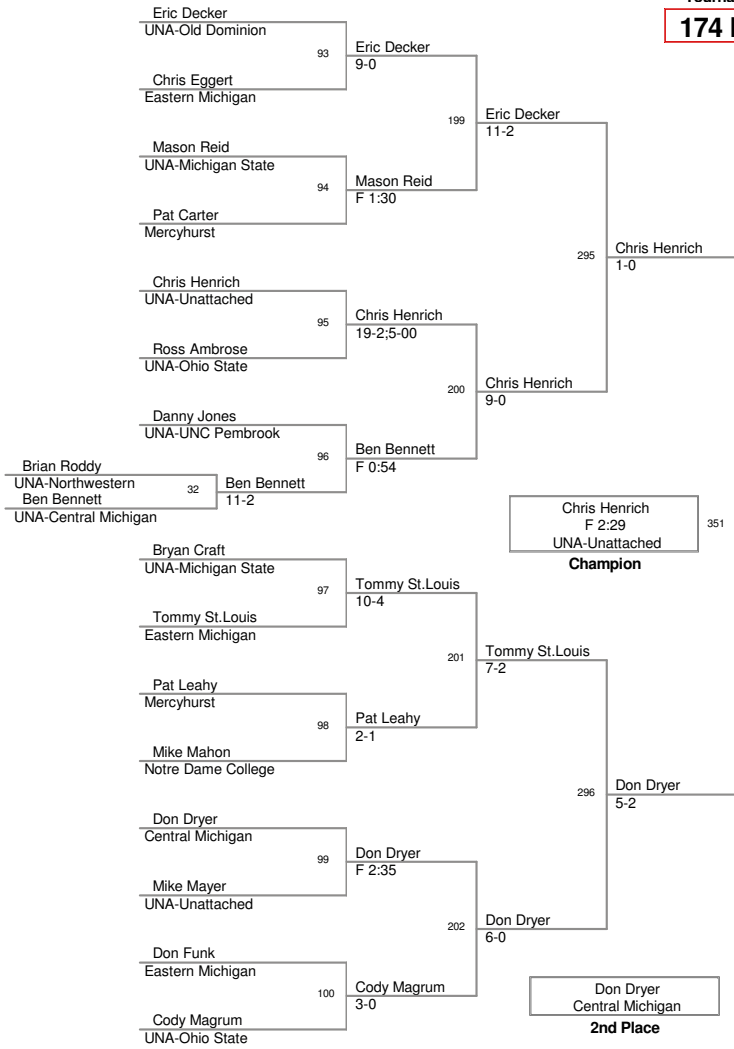

2008_CSU Open
Tournament

141 Lbs

2008_CSU Open
Tournament

149 Lbs

2008_CSU Open
Tournament

157 Lbs

2008_CSU Open
Tournament

174 Lbs