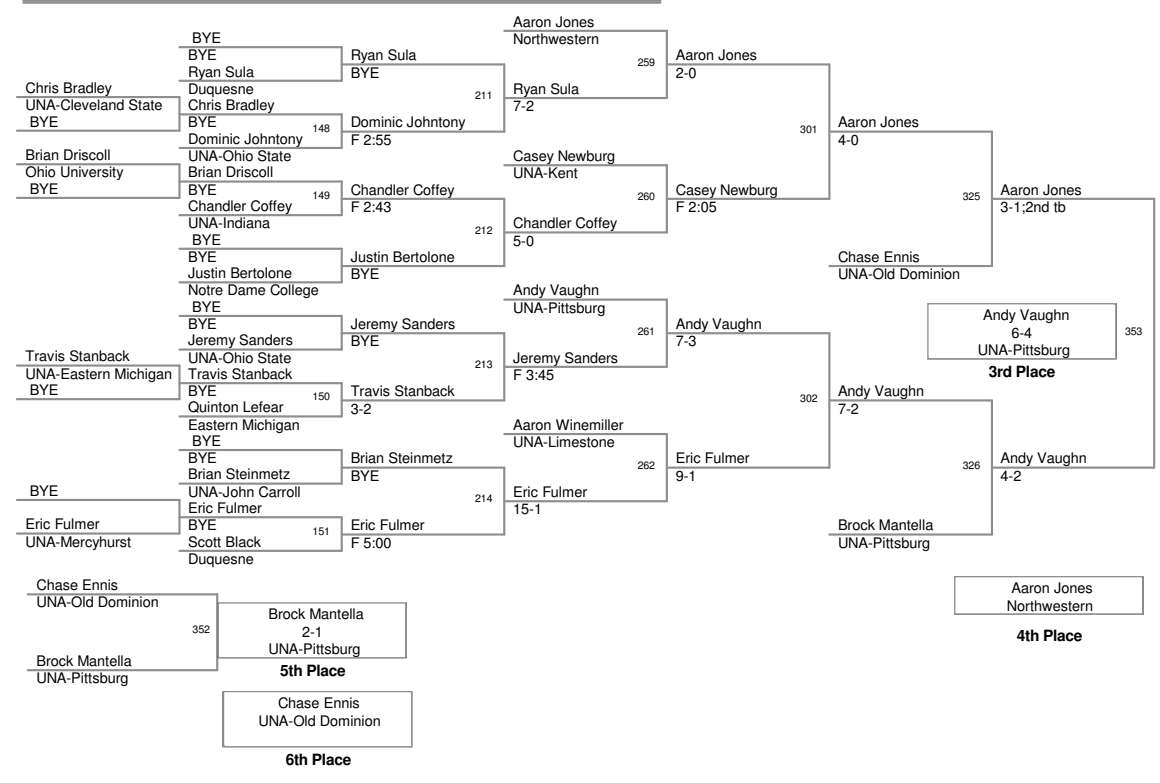

2008_CSU Open
Tournament

184 Lbs