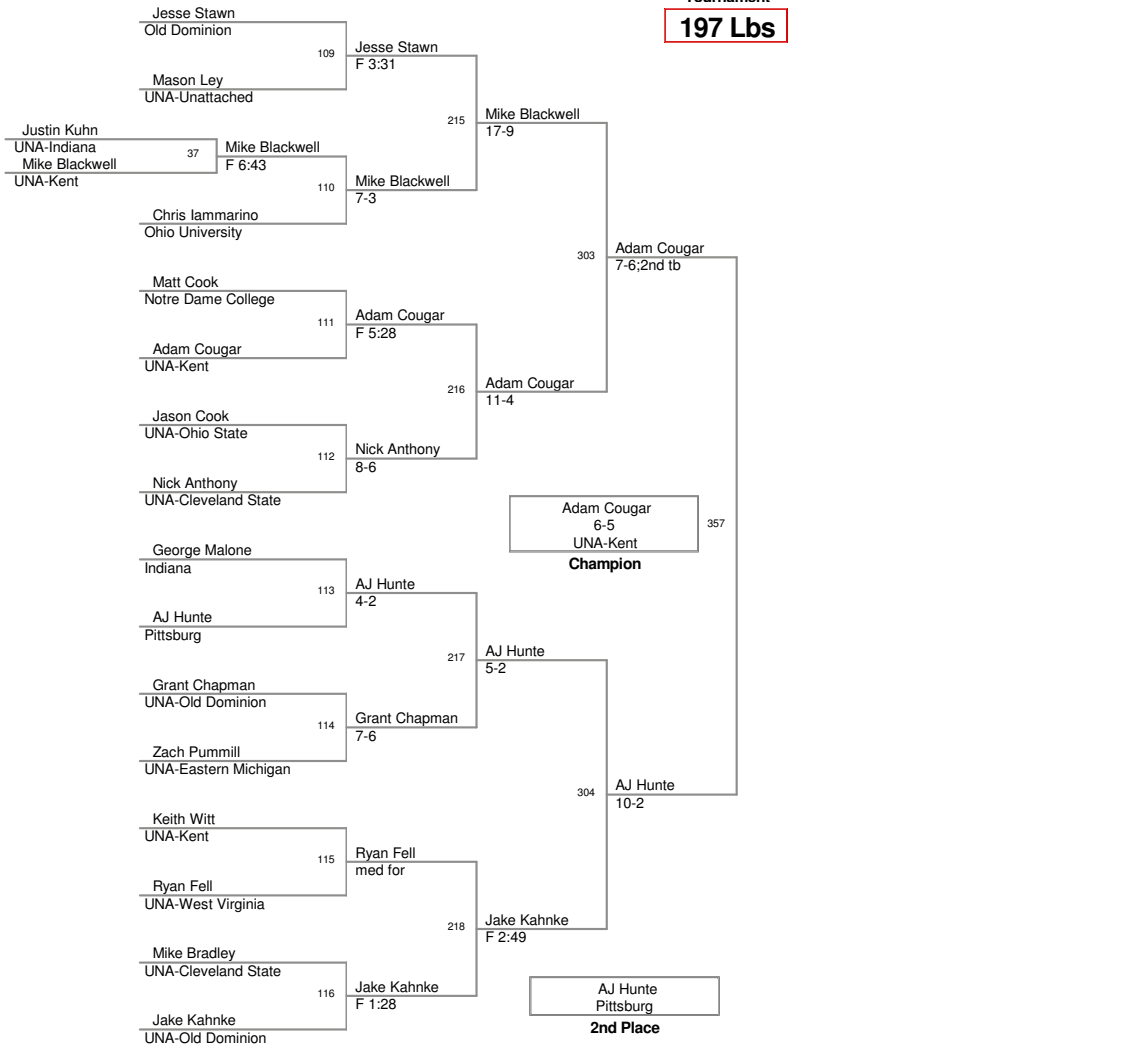

2008_CSU Open
Tournament

141 Lbs

2008_CSU Open
Tournament

149 Lbs

2008_CSU Open
Tournament

157 Lbs

2008_CSU Open
Tournament

174 Lbs

2008_CSU Open
Tournament

184 Lbs

2008_CSU Open
Tournament

197 Lbs

2008_CSU Open
Tournament

285 Lbs