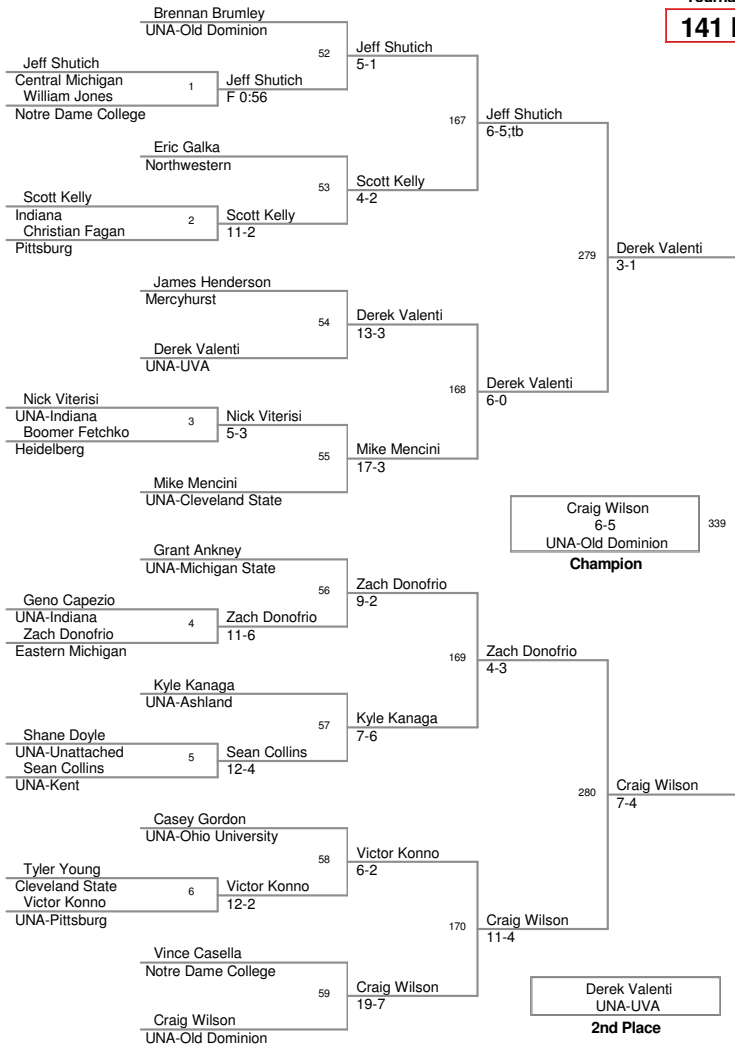

2008_CSU Open
Tournament

141 Lbs

2008_CSU Open
Tournament

149 Lbs

2008_CSU Open
Tournament

157 Lbs

2008_CSU Open
Tournament

174 Lbs