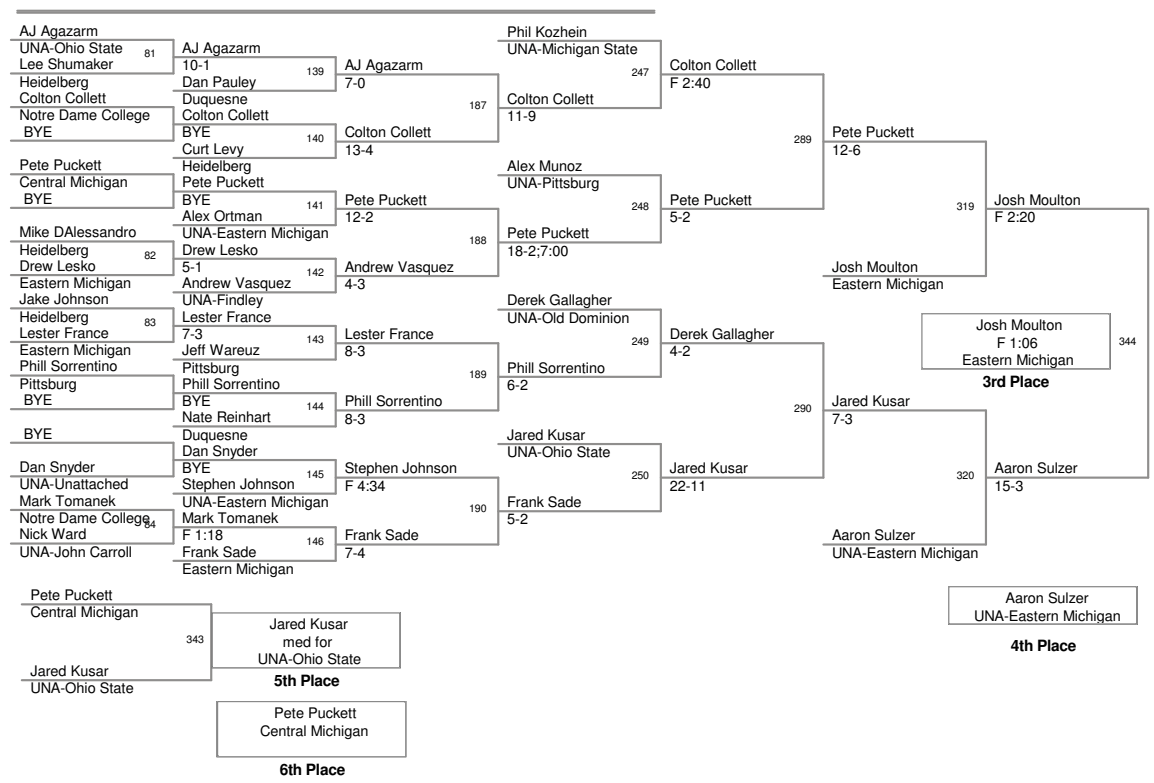

2008_CSU Open
Tournament

141 Lbs

2008_CSU Open
Tournament

149 Lbs

2008_CSU Open
Tournament

157 Lbs

2008_CSU Open
Tournament

174 Lbs