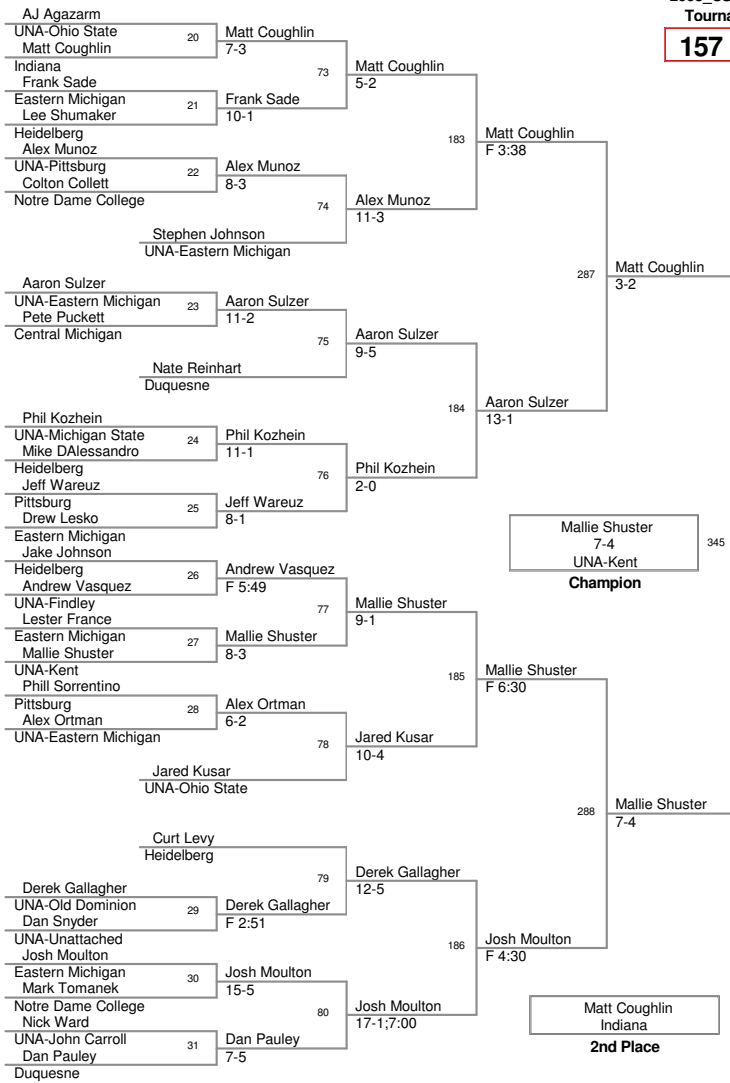

2008_CSU Open
Tournament

141 Lbs

2008_CSU Open
Tournament

149 Lbs

2008_CSU Open
Tournament

157 Lbs

2008_CSU Open
Tournament

174 Lbs

2008_CSU Open
Tournament

184 Lbs

2008_CSU Open
Tournament

197 Lbs

2008_CSU Open
Tournament

285 Lbs