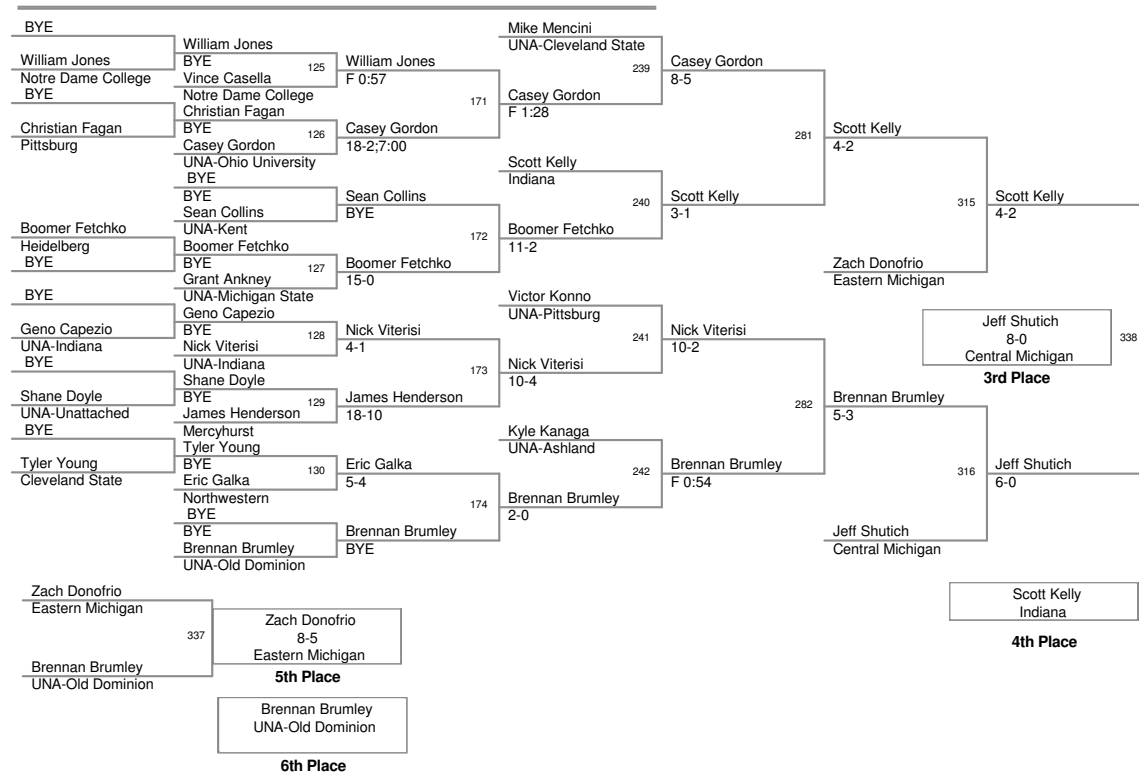

2008_CSU Open
Tournament

141 Lbs

2008_CSU Open
Tournament

149 Lbs

2008_CSU Open
Tournament

157 Lbs

2008_CSU Open
Tournament

174 Lbs