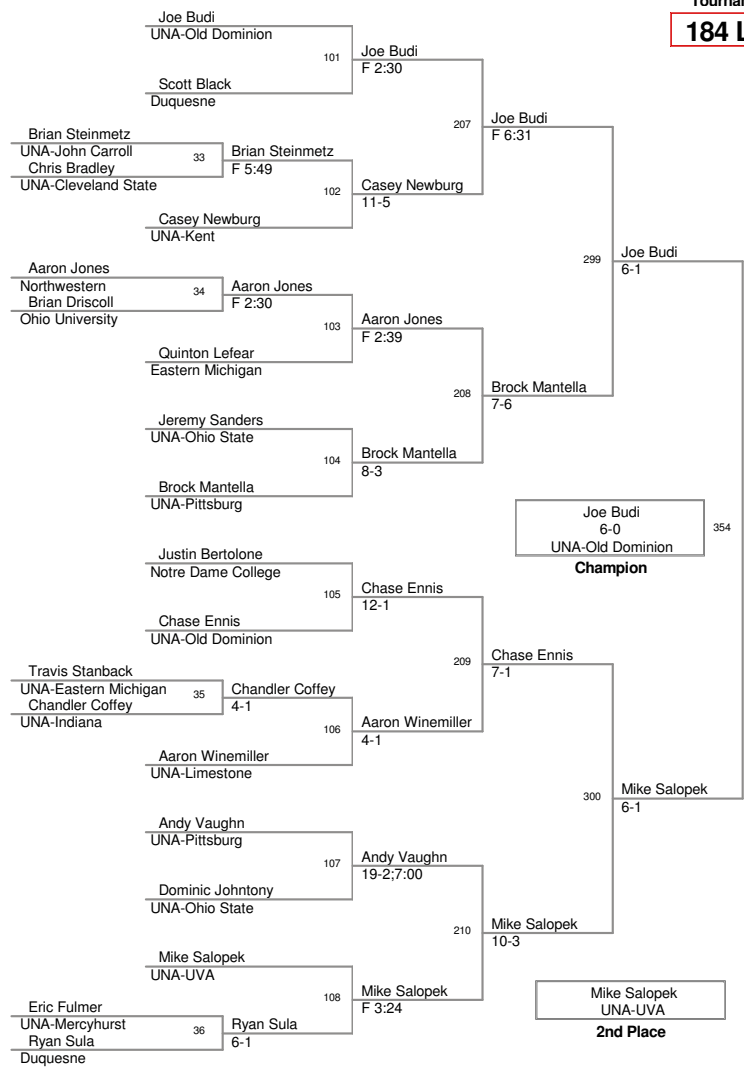

2008_CSU Open
Tournament

141 Lbs

2008_CSU Open
Tournament

149 Lbs

2008_CSU Open
Tournament

157 Lbs

2008_CSU Open
Tournament

174 Lbs

2008_CSU Open
Tournament

184 Lbs

2008_CSU Open
Tournament

197 Lbs

2008_CSU Open
Tournament

285 Lbs