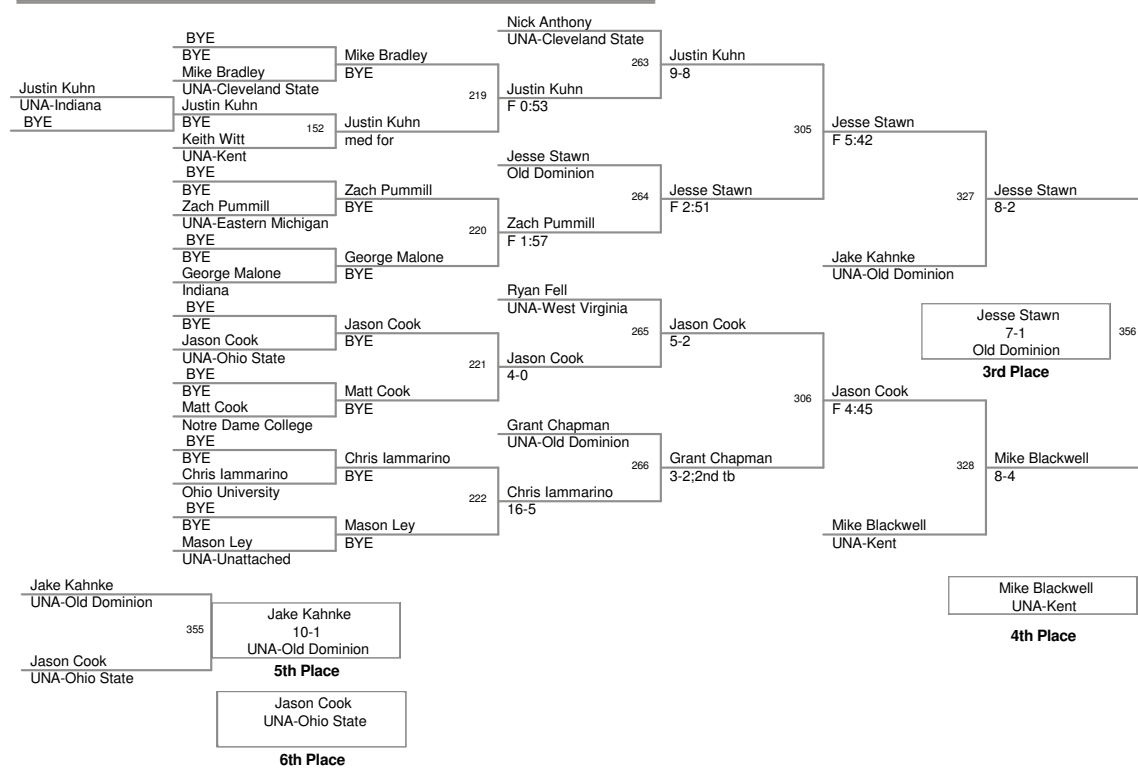

2008_CSU Open
Tournament

197 Lbs