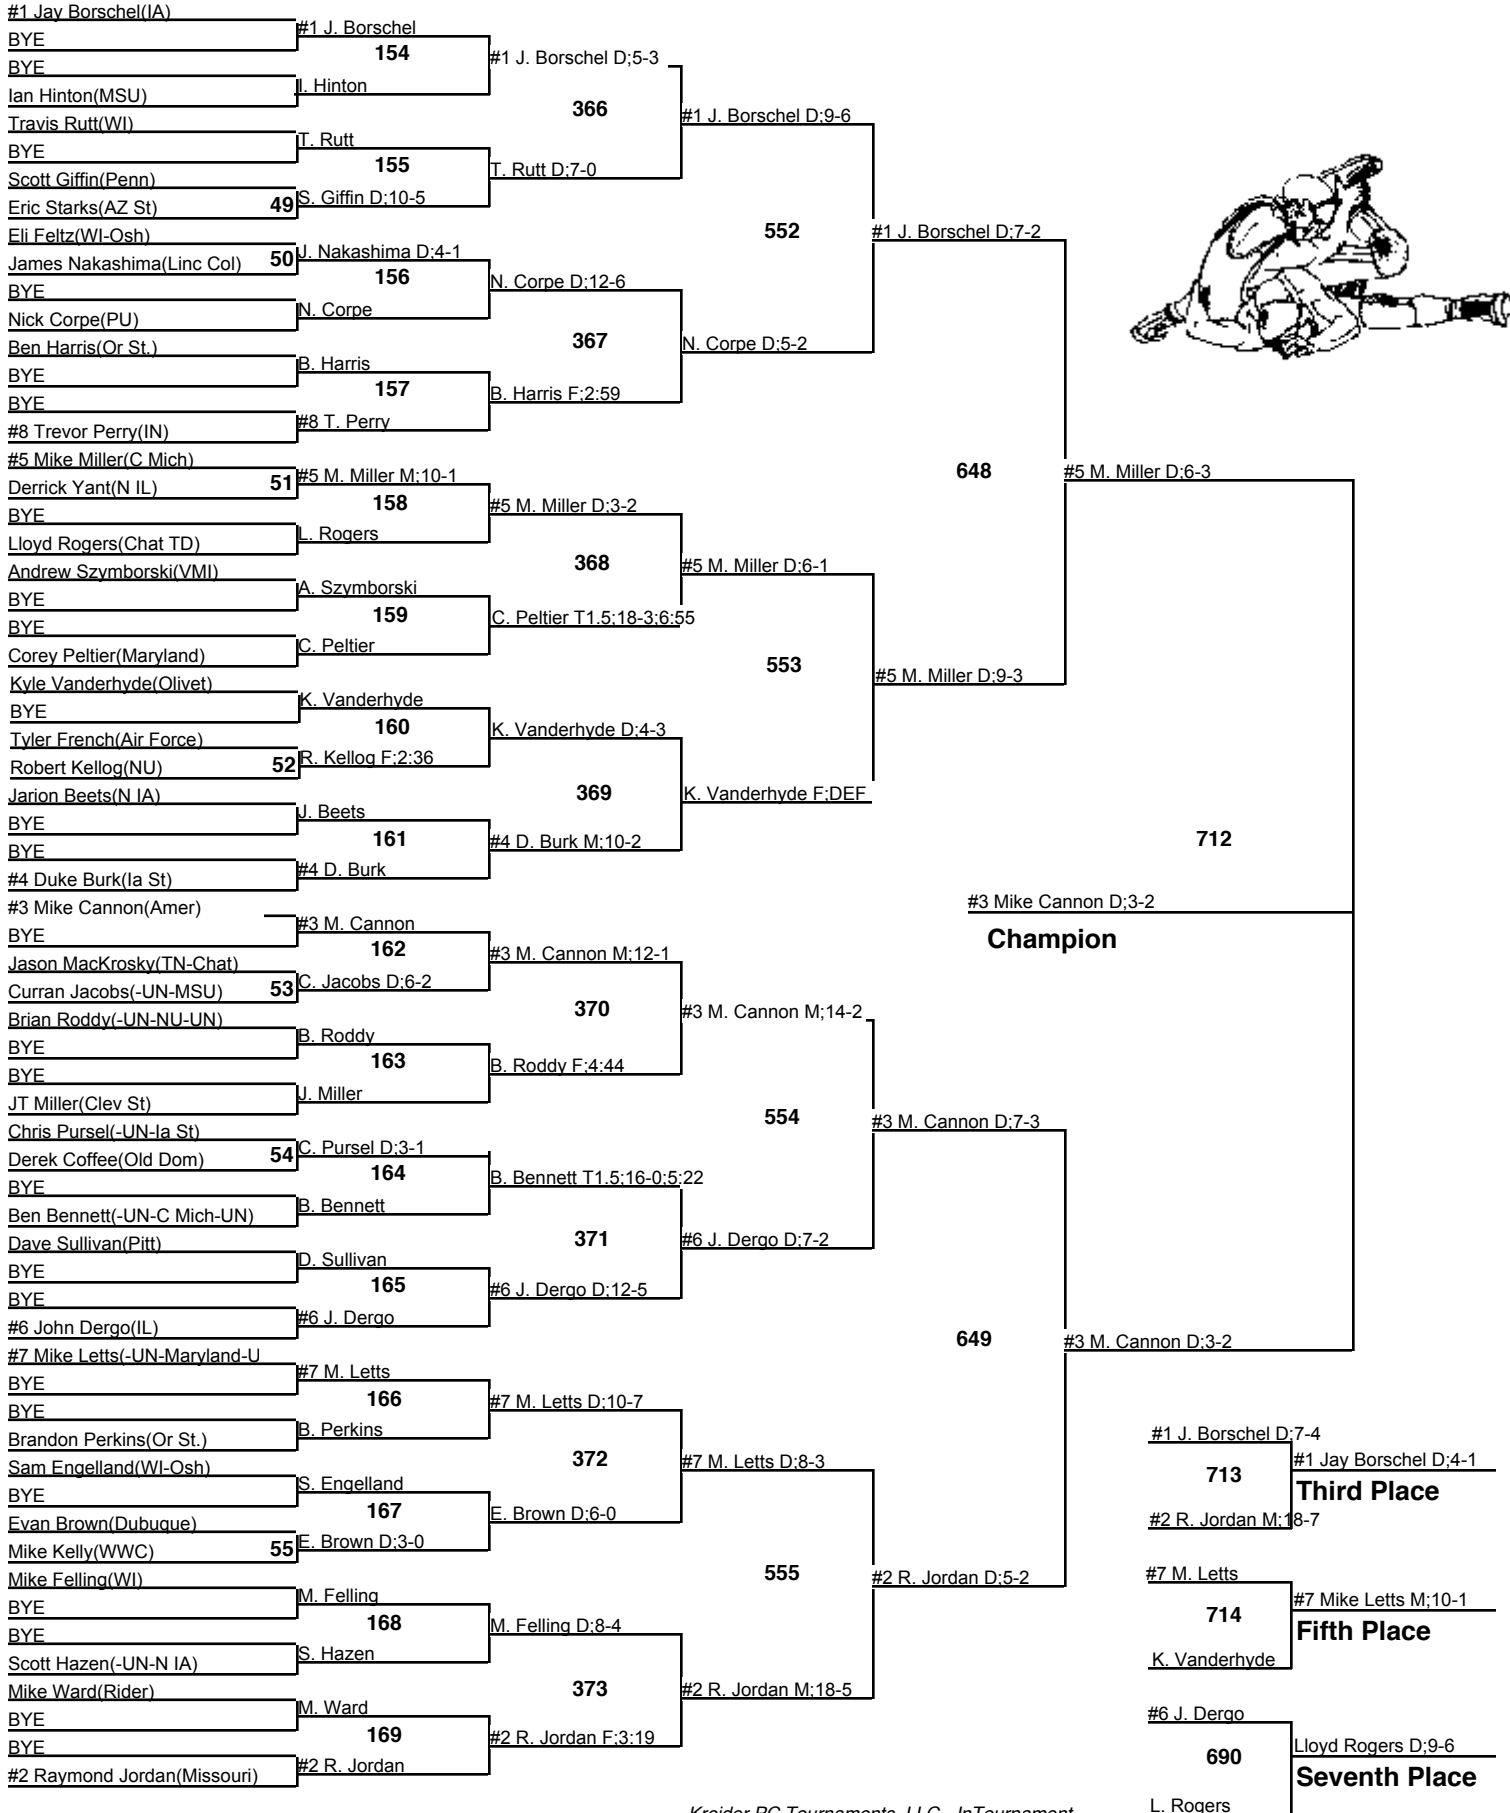

2008 Midlands

174

Championship

29-30 December 2008