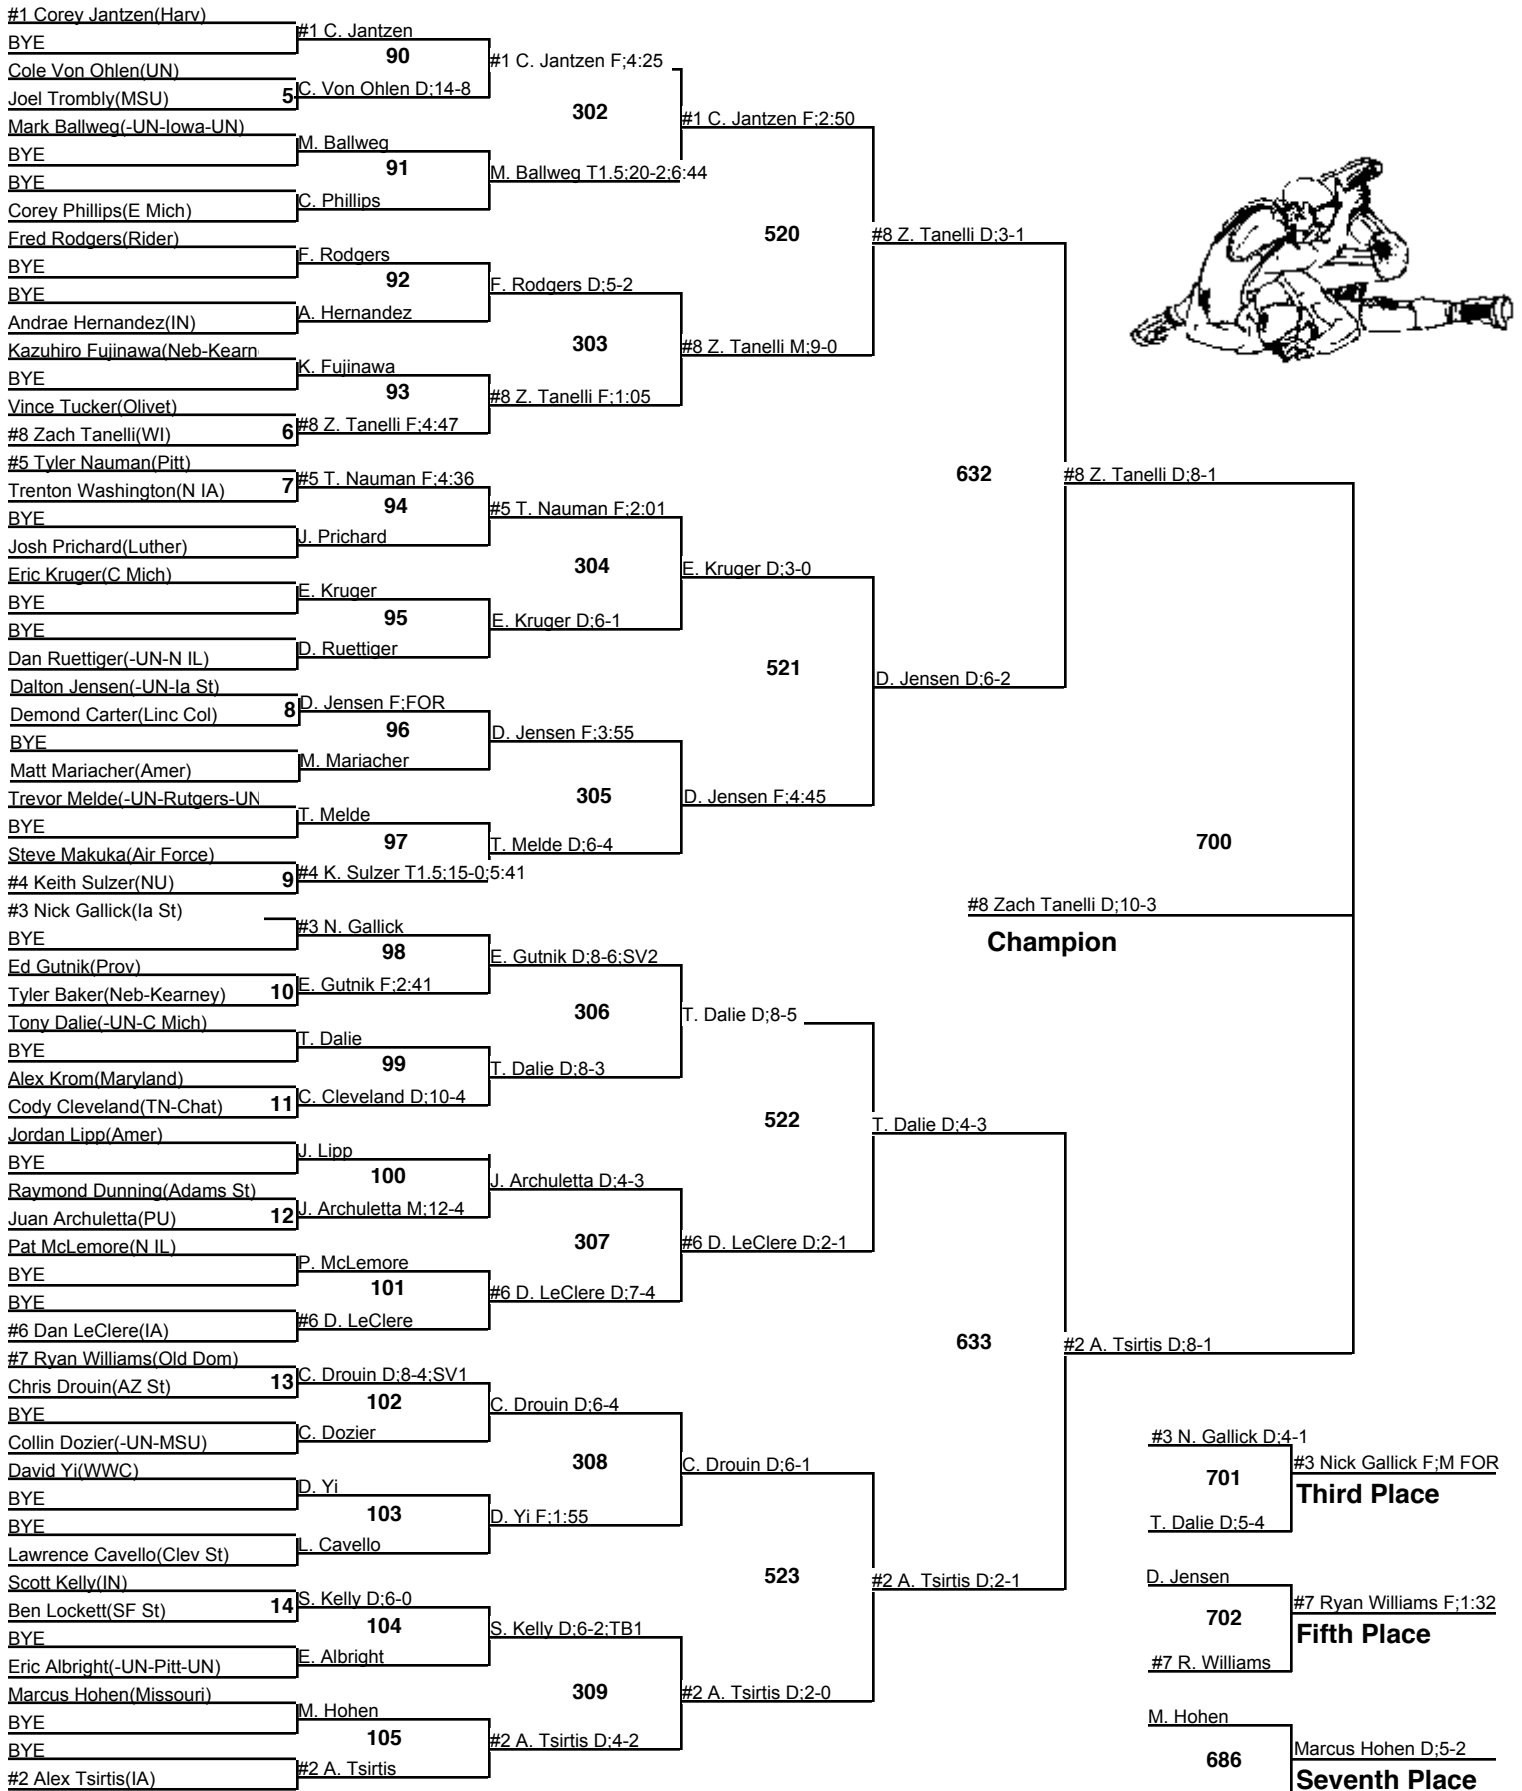

2008 Midlands

141
Championship
29-30 December 2008